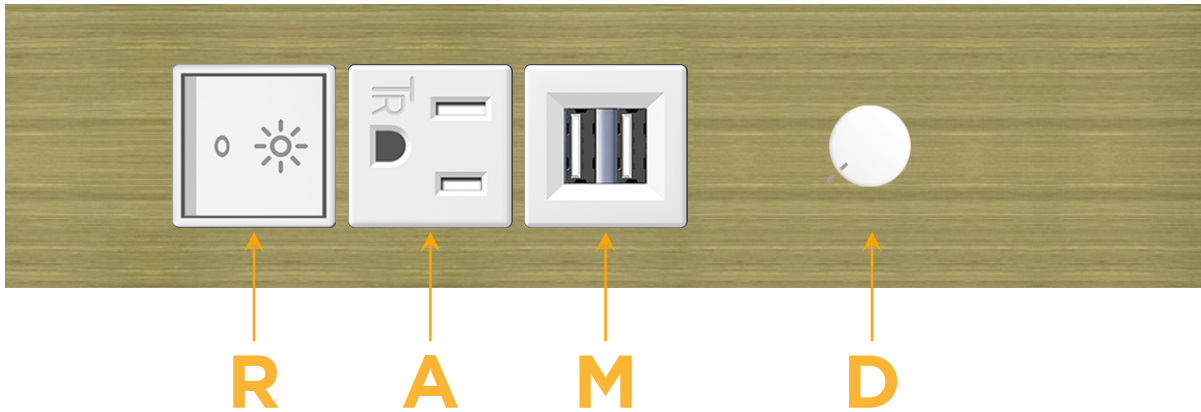

Trim Plate Finish: **BRASS ANTIQUED (ZINC/STEEL)**

Custom Finishes Available

M-POWER-5TW-RAMD-BRASP

Features:

Module/Port Options:

- A** Tamper Resistant AC Receptacle
- E** USB-A & USB-C (20W)
- M** Double USB-A (Fast Charging Ports - 18W)
- H** HDMI
- 6** CAT 6
- 12** RJ 12
- X** Switched AC
- Y** 3-Way Switch (Low Voltage)
- V** USB-C (45W High Speed Charging Port)
- S** USB-C (25W High Speed Charging Port)
- R** Switched AC (Rocker Switch)
- D** Dimmer Switch

Plug:

Supplied with Low Profile Flat 45° Angle 120 VAC Plug

Optional Standard Straight 120 VAC Plug

Optional Straight 120 VAC Pass-through Plug

- CLEAN, COMPACT DESIGN
- STREAMLINED
- LOW PROFILE
- SIDE-EXITING CORDS
- PLUG & PLAY
- 6' AC CORD & PLUG (FLAT PLUG STANDARD)
- CUSTOMIZABLE CONFIGURATIONS AND FINISHES
- ETL LISTED FOR MOUNTING IN FURNITURE
- 15A

M-POWER-5T

AC POWER & DATA CONNECTIVITY SOLUTION

M-POWER-5TW-RAMD-BRASP

Specs:

Modules/Ports:

- R** Switched AC (Rocker Switch)
- A** Tamper Resistant AC Receptacle
- M** Double USB-A (Fast Charging Ports - 18W)
- D** Dimmer Switch