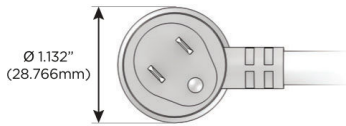

M-POWER-5T

AC POWER & DATA CONNECTIVITY SOLUTION

M-POWER-5TW-RAMD-BRASP

Specs:

Modules/Ports:

- **R** Switched AC (Rocker Switch)
- **A** Tamper Resistant AC Receptacle
- **M** Double USB-A (Fast Charging Ports - 18W)
- **D** Dimmer Switch

R A M D