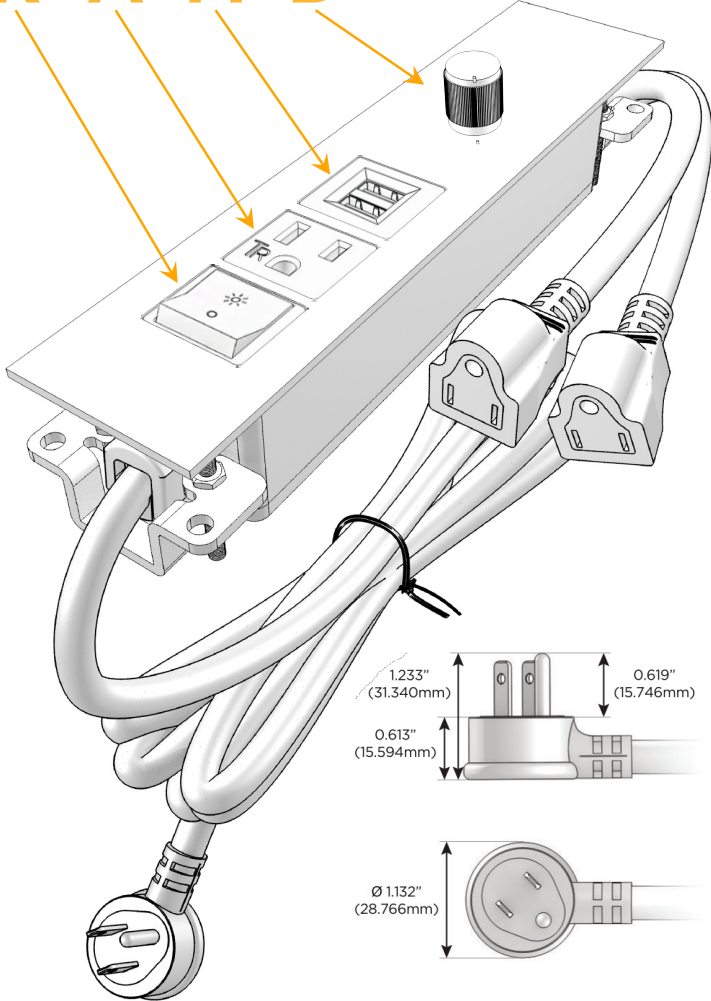

M-POWER-5T

AC POWER & DATA CONNECTIVITY SOLUTION

M-POWER-5TW-RAMD-BRASP

Specs:

Modules/Ports:

- **R** Switched AC (Rocker Switch)
- **A** Tamper Resistant AC Receptacle
- **M** Double USB-A (Fast Charging Ports - 18W)
- **D** Dimmer Switch

R A M D