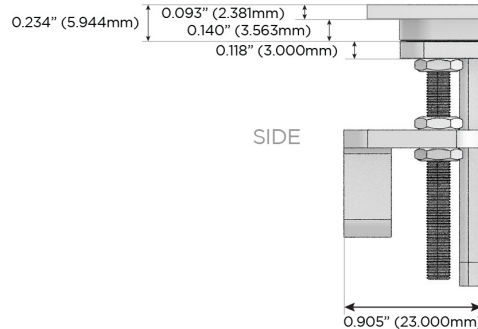

M-POWER-5T

AC POWER & DATA CONNECTIVITY SOLUTION

M-POWER-5TW-RAMD-BRASP

Specs:

Modules/Ports:

- **R** Switched AC (Rocker Switch)
- **A** Tamper Resistant AC Receptacle
- **M** Double USB-A (Fast Charging Ports - 18W)
- **D** Dimmer Switch

R A M D

TOP

Distributed by

Mormax Company, Inc.

8 Westchester Plaza

Elmsford, NY 10523

914-699-0101

sales@mormax.com

mormax.com