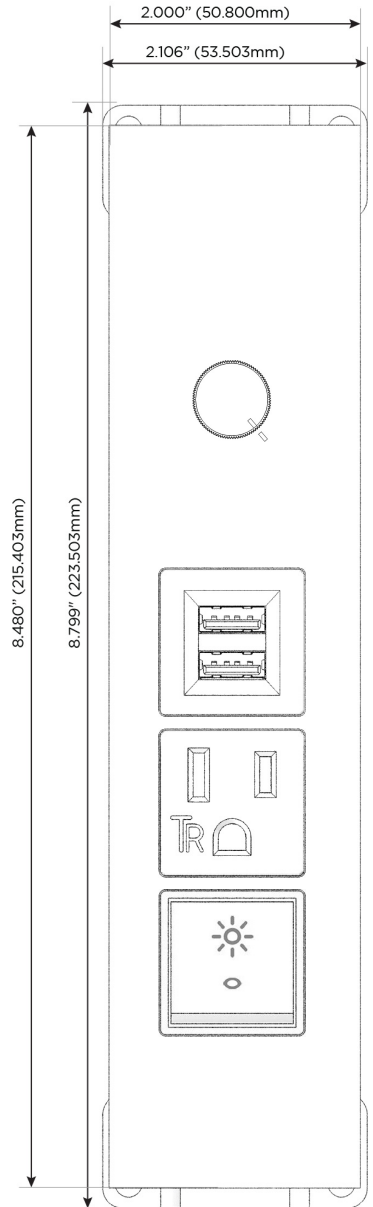

M-POWER-5T

AC POWER & DATA CONNECTIVITY SOLUTION

M-POWER-5TW-RAMD-BRASP

Specs:

Modules/Ports:

- **R** Switched AC (Rocker Switch)
- **A** Tamper Resistant AC Receptacle
- **M** Double USB-A (Fast Charging Ports - 18W)
- **D** Dimmer Switch

R A M D

TOP

Distributed by

Mormax Company, Inc.

8 Westchester Plaza

Elmsford, NY 10523

914-699-0101

sales@mormax.com

mormax.com