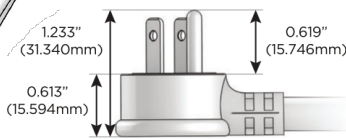

M-POWER-5T

AC POWER & DATA CONNECTIVITY SOLUTION

M-POWER-5TW-RAMD-BRASP

Specs:

Modules/Ports:

- **R** Switched AC (Rocker Switch)
- **A** Tamper Resistant AC Receptacle
- **M** Double USB-A (Fast Charging Ports - 18W)
- **D** Dimmer Switch

R A M D