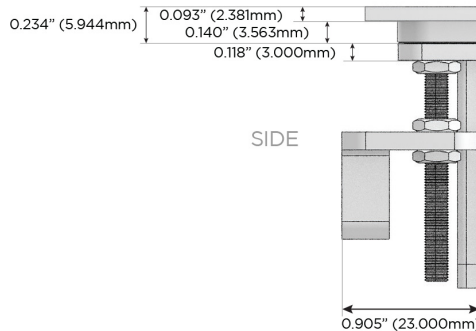

M-POWER-5T

AC POWER & DATA CONNECTIVITY SOLUTION

M-POWER-5TW-RAMD-B2STP

Specs:

Modules/Ports:

- **R** Switched AC (Rocker Switch)
- **A** Tamper Resistant AC Receptacle
- **M** Double USB-A (Fast Charging Ports - 18W)
- **D** Dimmer Switch

R A M D

TOP

Distributed by

Mormax Company, Inc.

8 Westchester Plaza

Elmsford, NY 10523

914-699-0101

sales@mormax.com

mormax.com