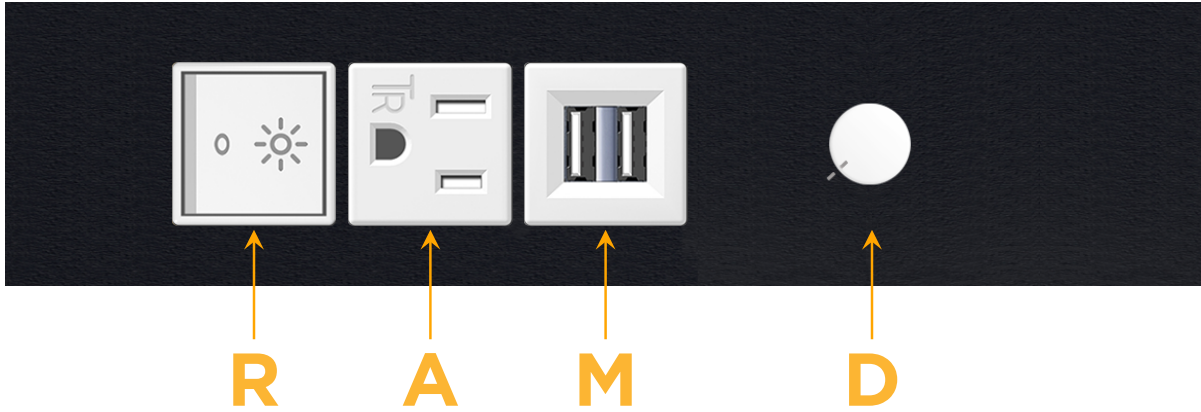

Trim Plate Finish: **SATIN BLACK (ZINC/STEEL)**

Custom Finishes Available

M-POWER-5TW-RAMD-B2STP

Features:

Module/Port Options:

- A** Tamper Resistant AC Receptacle
- E** USB-A & USB-C (20W)
- M** Double USB-A (Fast Charging Ports - 18W)
- H** HDMI
- 6** CAT 6
- 12** RJ 12
- X** Switched AC
- Y** 3-Way Switch (Low Voltage)
- V** USB-C (45W High Speed Charging Port)
- S** USB-C (25W High Speed Charging Port)
- R** Switched AC (Rocker Switch)
- D** Dimmer Switch

Plug:

Supplied with Low Profile Flat 45° Angle 120 VAC Plug

Optional Standard Straight 120 VAC Plug

Optional Straight 120 VAC Pass-through Plug

- CLEAN, COMPACT DESIGN
- STREAMLINED
- LOW PROFILE
- SIDE-EXITING CORDS
- PLUG & PLAY
- 6' AC CORD & PLUG (FLAT PLUG STANDARD)
- CUSTOMIZABLE CONFIGURATIONS AND FINISHES
- ETL LISTED FOR MOUNTING IN FURNITURE
- 15A