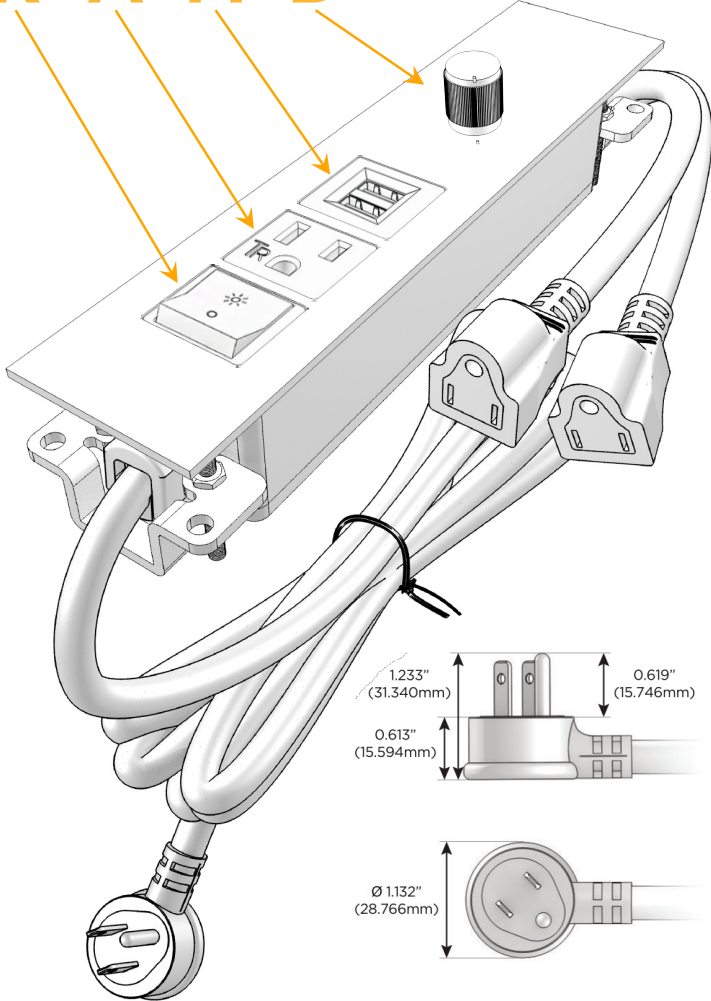

M-POWER-5T

AC POWER & DATA CONNECTIVITY SOLUTION

M-POWER-5TW-RAMD-B2STP

Specs:

Modules/Ports:

- **R** Switched AC (Rocker Switch)
- **A** Tamper Resistant AC Receptacle
- **M** Double USB-A (Fast Charging Ports - 18W)
- **D** Dimmer Switch

R A M D