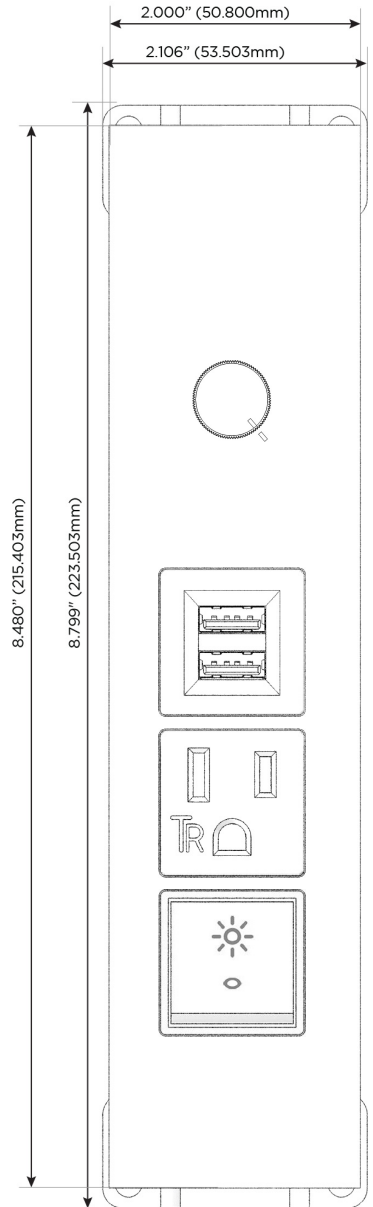

M-POWER-5T

AC POWER & DATA CONNECTIVITY SOLUTION

M-POWER-5TW-RAMD-B2STP

Specs:

Modules/Ports:

- **R** Switched AC (Rocker Switch)
- **A** Tamper Resistant AC Receptacle
- **M** Double USB-A (Fast Charging Ports - 18W)
- **D** Dimmer Switch

R A M D

TOP

Distributed by

Mormax Company, Inc.

8 Westchester Plaza

Elmsford, NY 10523

914-699-0101

sales@mormax.com

mormax.com