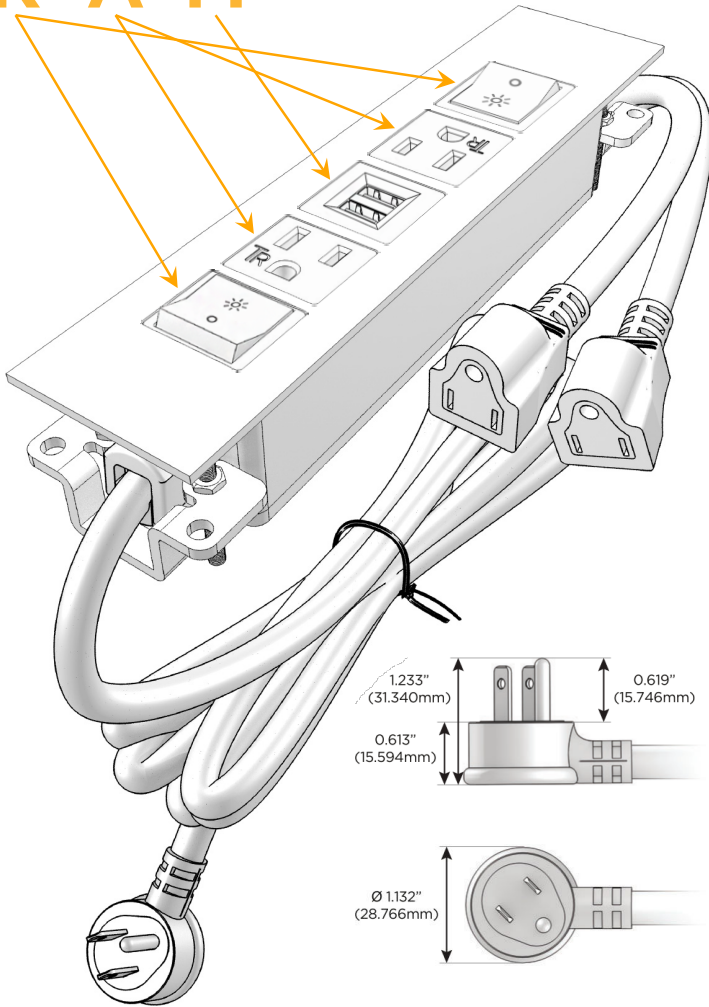

M-POWER-5T

AC POWER & DATA CONNECTIVITY SOLUTION

M-POWER-5TW-RAMAR-WATP

Specs:

Modules/Ports:

- **R** Switched AC (Rocker Switch)
- **A** Tamper Resistant AC Receptacle
- **M** Double USB-A (Fast Charging Ports - 18W)

R A M