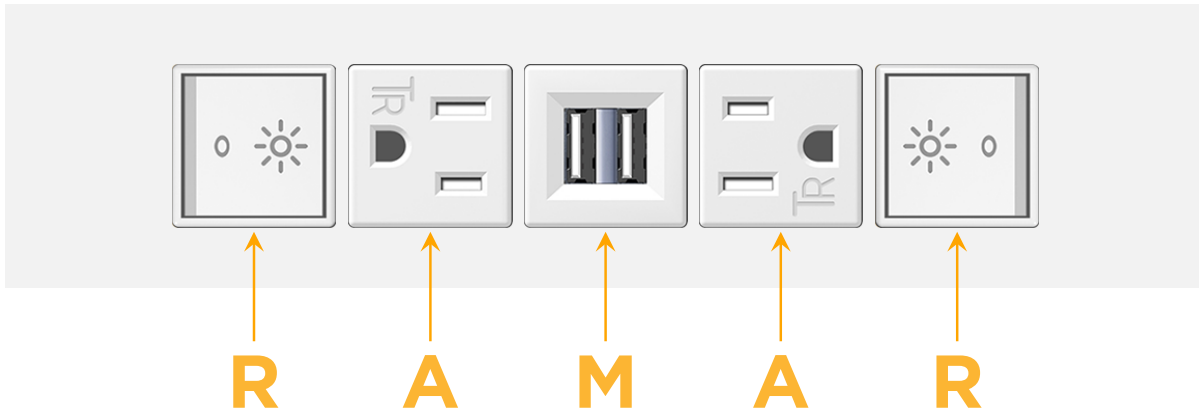

M-POWER-5T

AC POWER & DATA CONNECTIVITY SOLUTION

M-POWER-5TW-RAMAR-WATP

Distributed by

Mormax Company, Inc.

8 Westchester Plaza

Elmsford, NY 10523

914-699-0101

sales@mormax.com

mormax.com

Metro Light & Power's line of power & data solutions offers sophisticated design elements combined with greater ease of installation. Streamlined and low-profile, enhanced by side-exiting cords, our outlets advance the industry with their cutting edge look and feel. We believe flexibility is key, and we provide a variety of mounting options, including the ability to mount in limited spaces. Our outlets are available in many finishes and configurations, in addition to a custom color and finish capability for our clients.

Trim Plate Finish: **WHITE (ABS)**

Custom Finishes Available

M-POWER-5TW-RAMAR-WATP

Features:

Module/Port Options:

- **A** Tamper Resistant AC Receptacle
- **E** USB-A & USB-C (20W)
- **M** Double USB-A (Fast Charging Ports - 18W)
- **H** HDMI
- **6** CAT 6
- **12** RJ 12
- **X** Switched AC
- **Y** 3-Way Switch (Low Voltage)
- **V** USB-C (45W High Speed Charging Port)
- **S** USB-C (25W High Speed Charging Port)
- **R** Switched AC (Rocker Switch)
- **D** Dimmer Switch

Plug:

Supplied with Low Profile Flat 45° Angle 120 VAC Plug

Optional Standard Straight 120 VAC Plug

Optional Straight 120 VAC Pass-through Plug

- CLEAN, COMPACT DESIGN
- STREAMLINED
- LOW PROFILE
- SIDE-EXITING CORDS
- PLUG & PLAY
- 6' AC CORD & PLUG (FLAT PLUG STANDARD)
- CUSTOMIZABLE CONFIGURATIONS AND FINISHES
- UL LISTED FOR MOUNTING IN FURNITURE
- 15A