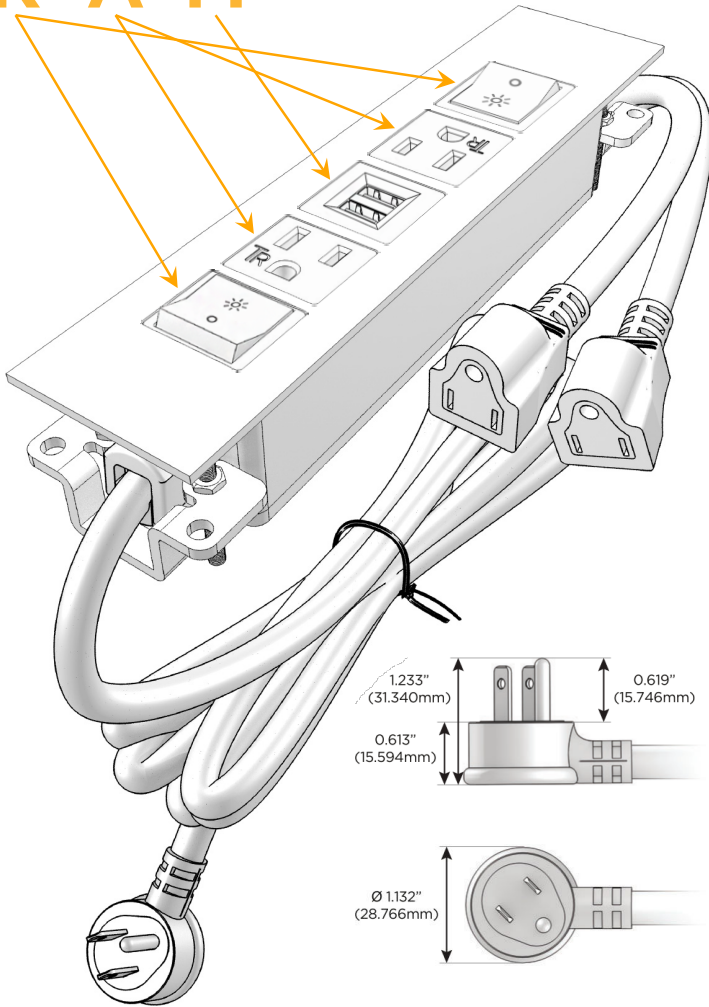

M-POWER-5T

AC POWER & DATA CONNECTIVITY SOLUTION

M-POWER-5TW-RAMAR-CRATP

Specs:

Modules/Ports:

- **R** Switched AC (Rocker Switch)
- **A** Tamper Resistant AC Receptacle
- **M** Double USB-A (Fast Charging Ports - 18W)

R A M