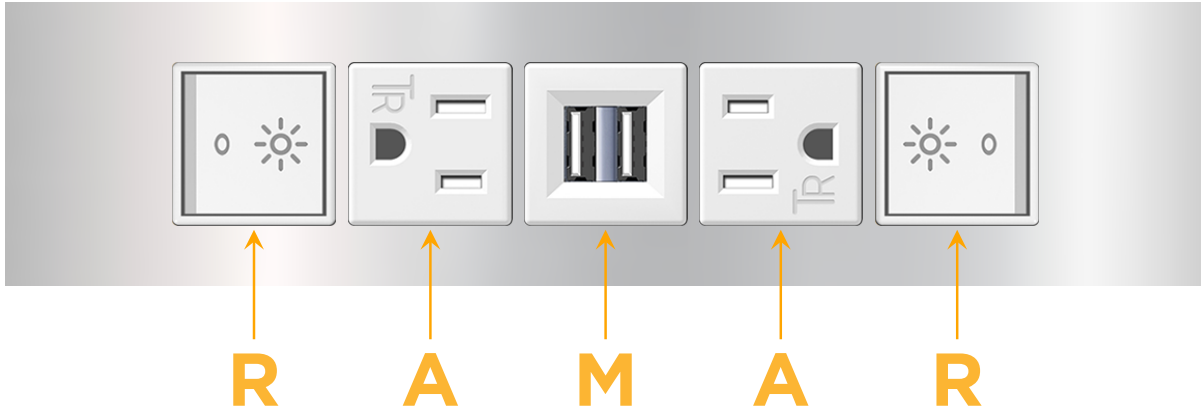

M-POWER-5T

AC POWER & DATA CONNECTIVITY SOLUTION

M-POWER-5TW-RAMAR-CRATP

Distributed by

Mormax Company, Inc.

8 Westchester Plaza

Elmsford, NY 10523

914-699-0101

sales@mormax.com

mormax.com

Metro Light & Power's line of power & data solutions offers sophisticated design elements combined with greater ease of installation. Streamlined and low-profile, enhanced by side-exiting cords, our outlets advance the industry with their cutting edge look and feel. We believe flexibility is key, and we provide a variety of mounting options, including the ability to mount in limited spaces. Our outlets are available in many finishes and configurations, in addition to a custom color and finish capability for our clients.

Trim Plate Finish: **CHROME (ABS)**

Custom Finishes Available

M-POWER-5TW-RAMAR-CRATP

Features:

Module/Port Options:

- **A** Tamper Resistant AC Receptacle
- **E** USB-A & USB-C (20W)
- **M** Double USB-A (Fast Charging Ports - 18W)
- **H** HDMI
- **6** CAT 6
- **12** RJ 12
- **X** Switched AC
- **Y** 3-Way Switch (Low Voltage)
- **V** USB-C (45W High Speed Charging Port)
- **S** USB-C (25W High Speed Charging Port)
- **R** Switched AC (Rocker Switch)
- **D** Dimmer Switch

Plug:

Supplied with Low Profile Flat 45° Angle 120 VAC Plug

Optional Standard Straight 120 VAC Plug

Optional Straight 120 VAC Pass-through Plug

- CLEAN, COMPACT DESIGN
- STREAMLINED
- LOW PROFILE
- SIDE-EXITING CORDS
- PLUG & PLAY
- 6' AC CORD & PLUG (FLAT PLUG STANDARD)
- CUSTOMIZABLE CONFIGURATIONS AND FINISHES
- UL LISTED FOR MOUNTING IN FURNITURE
- 15A