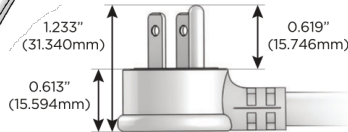

M-POWER-5T

AC POWER & DATA CONNECTIVITY SOLUTION

M-POWER-5TW-RAMAR-BZ5AATP

Specs:

Modules/Ports:

- **R** Switched AC (Rocker Switch)
- **A** Tamper Resistant AC Receptacle
- **M** Double USB-A (Fast Charging Ports - 18W)

R A M