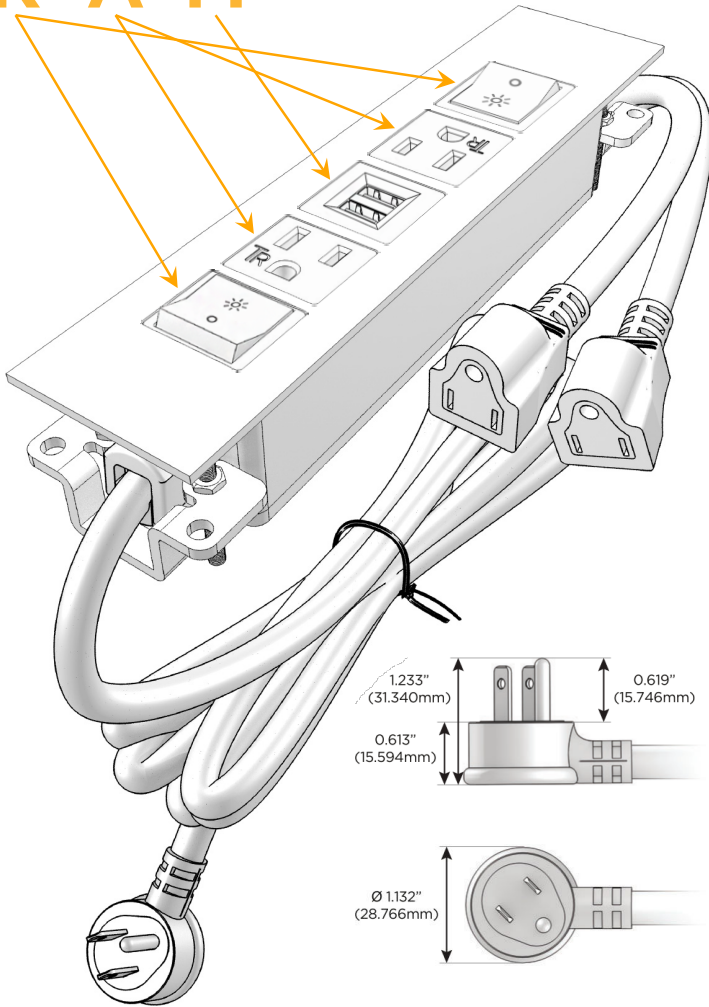

M-POWER-5T

AC POWER & DATA CONNECTIVITY SOLUTION

M-POWER-5TW-RAMAR-BZ5AATP

Specs:

Modules/Ports:

- **R** Switched AC (Rocker Switch)
- **A** Tamper Resistant AC Receptacle
- **M** Double USB-A (Fast Charging Ports - 18W)

R A M