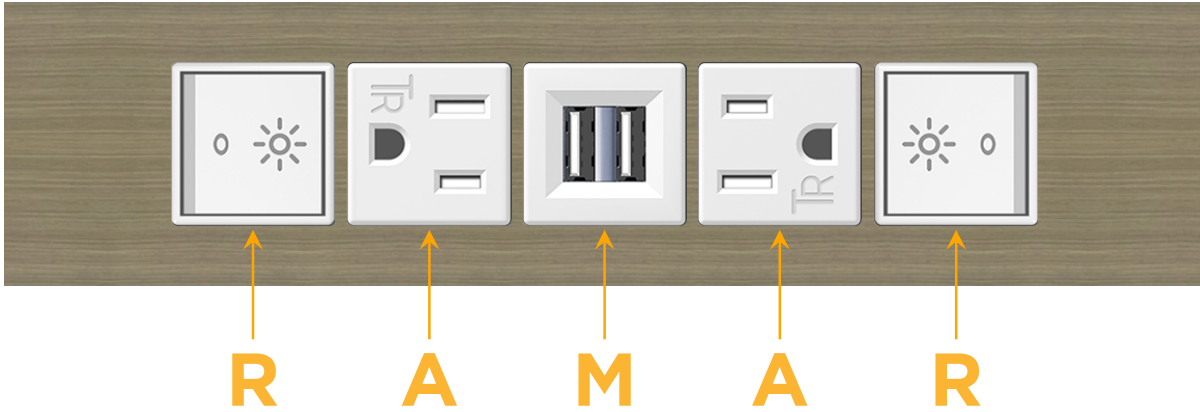

M-POWER-5T

AC POWER & DATA CONNECTIVITY SOLUTION

M-POWER-5TW-RAMAR-BZ5AATP

Distributed by

Mormax Company, Inc.

8 Westchester Plaza

Elmsford, NY 10523

914-699-0101

sales@mormax.com

mormax.com

Metro Light & Power's line of power & data solutions offers sophisticated design elements combined with greater ease of installation. Streamlined and low-profile, enhanced by side-exiting cords, our outlets advance the industry with their cutting edge look and feel. We believe flexibility is key, and we provide a variety of mounting options, including the ability to mount in limited spaces. Our outlets are available in many finishes and configurations, in addition to a custom color and finish capability for our clients.

Trim Plate Finish: **ANTIQUED ARCHITECTURAL BRONZE (ABS)**

Custom Finishes Available

M-POWER-5TW-RAMAR-BZ5AATP

Features:

Module/Port Options:

- **A** Tamper Resistant AC Receptacle
- **E** USB-A & USB-C (20W)
- **M** Double USB-A (Fast Charging Ports - 18W)
- **H** HDMI
- **6** CAT 6
- **12** RJ 12
- **X** Switched AC
- **Y** 3-Way Switch (Low Voltage)
- **V** USB-C (45W High Speed Charging Port)
- **S** USB-C (25W High Speed Charging Port)
- **R** Switched AC (Rocker Switch)
- **D** Dimmer Switch

Plug:

Supplied with Low Profile Flat 45° Angle 120 VAC Plug

Optional Standard Straight 120 VAC Plug

Optional Straight 120 VAC Pass-through Plug

- CLEAN, COMPACT DESIGN
- STREAMLINED
- LOW PROFILE
- SIDE-EXITING CORDS
- PLUG & PLAY
- 6' AC CORD & PLUG (FLAT PLUG STANDARD)
- CUSTOMIZABLE CONFIGURATIONS AND FINISHES
- UL LISTED FOR MOUNTING IN FURNITURE
- 15A