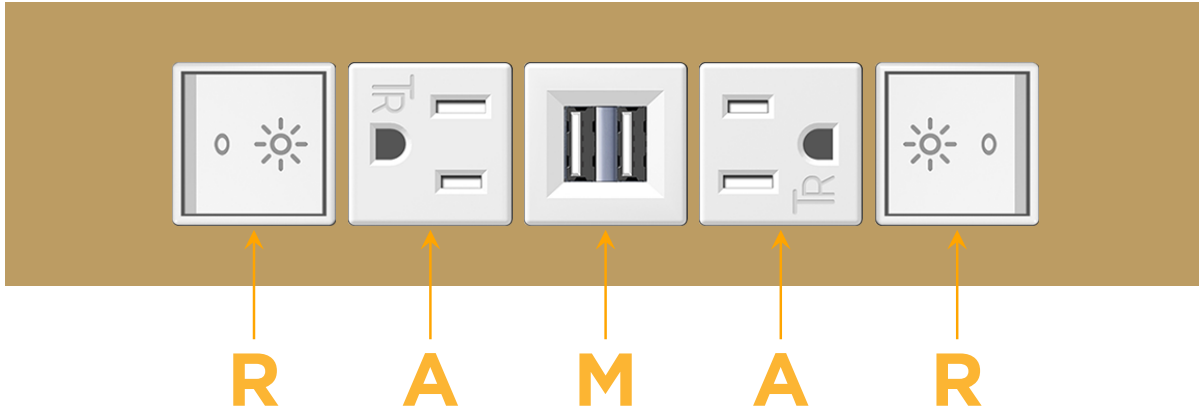

Trim Plate Finish: **BRASS (ABS)**

Custom Finishes Available

M-POWER-5TW-RAMAR-BRATP

Features:

**Module/Port Options:**

- A** Tamper Resistant AC Receptacle
- E** USB-A & USB-C (20W)
- M** Double USB-A (Fast Charging Ports - 18W)
- H** HDMI
- 6** CAT 6
- 12** RJ 12
- X** Switched AC
- Y** 3-Way Switch (Low Voltage)
- V** USB-C (45W High Speed Charging Port)
- S** USB-C (25W High Speed Charging Port)
- R** Switched AC (Rocker Switch)
- D** Dimmer Switch

## AC POWER & DATA CONNECTIVITY SOLUTION

M-POWER-5TW-RAMAR-BRATP

Specs:

**Modules/Ports:**

- R** Switched AC (Rocker Switch)
- A** Tamper Resistant AC Receptacle
- M** Double USB-A (Fast Charging Ports - 18W)