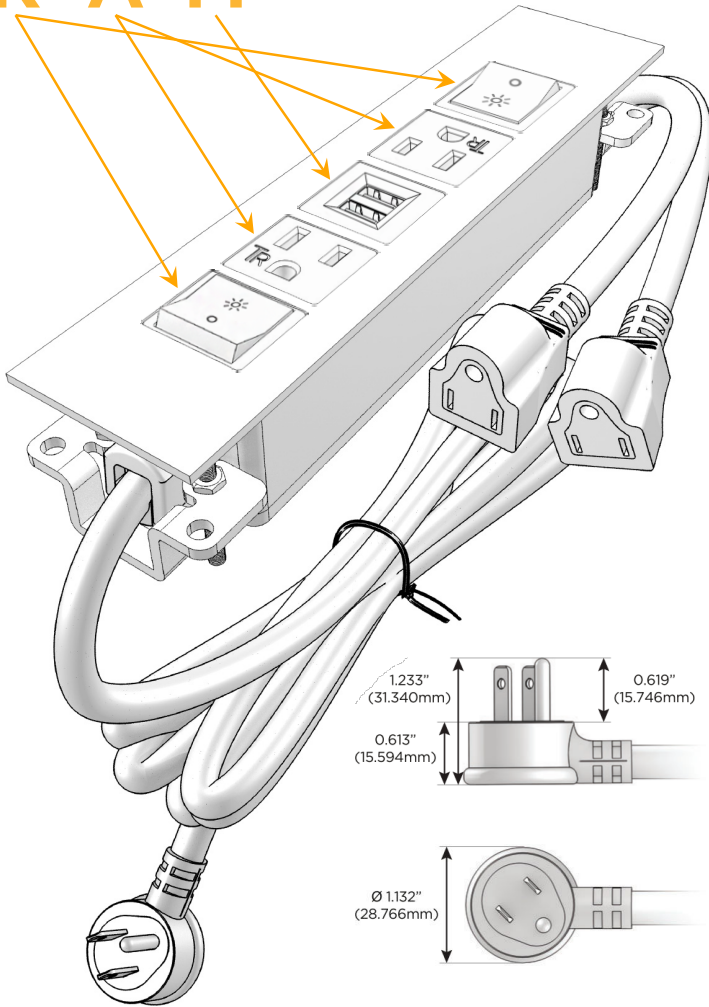

M-POWER-5T

AC POWER & DATA CONNECTIVITY SOLUTION

M-POWER-5TW-RAMAR-BRATP

Specs:

Modules/Ports:

- **R** Switched AC (Rocker Switch)
- **A** Tamper Resistant AC Receptacle
- **M** Double USB-A (Fast Charging Ports - 18W)

R A M