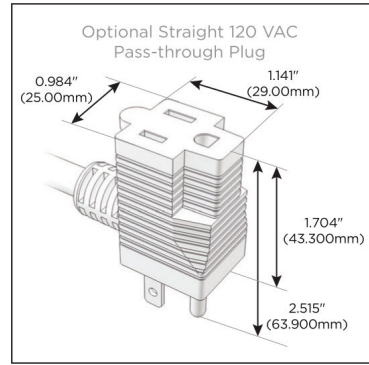

M-POWER-5T

AC POWER & DATA CONNECTIVITY SOLUTION

M-POWER-5TW-RAMAR-BRAATP

Specs:

Modules/Ports:

- **R** Switched AC (Rocker Switch)
- **A** Tamper Resistant AC Receptacle
- **M** Double USB-A (Fast Charging Ports - 18W)

R A M