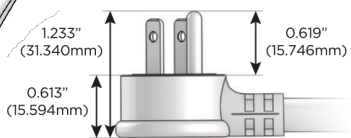

M-POWER-5T

AC POWER & DATA CONNECTIVITY SOLUTION

M-POWER-5TW-RAMAR-BRAATP

Specs:

Modules/Ports:

- **R** Switched AC (Rocker Switch)
- **A** Tamper Resistant AC Receptacle
- **M** Double USB-A (Fast Charging Ports - 18W)

R A M