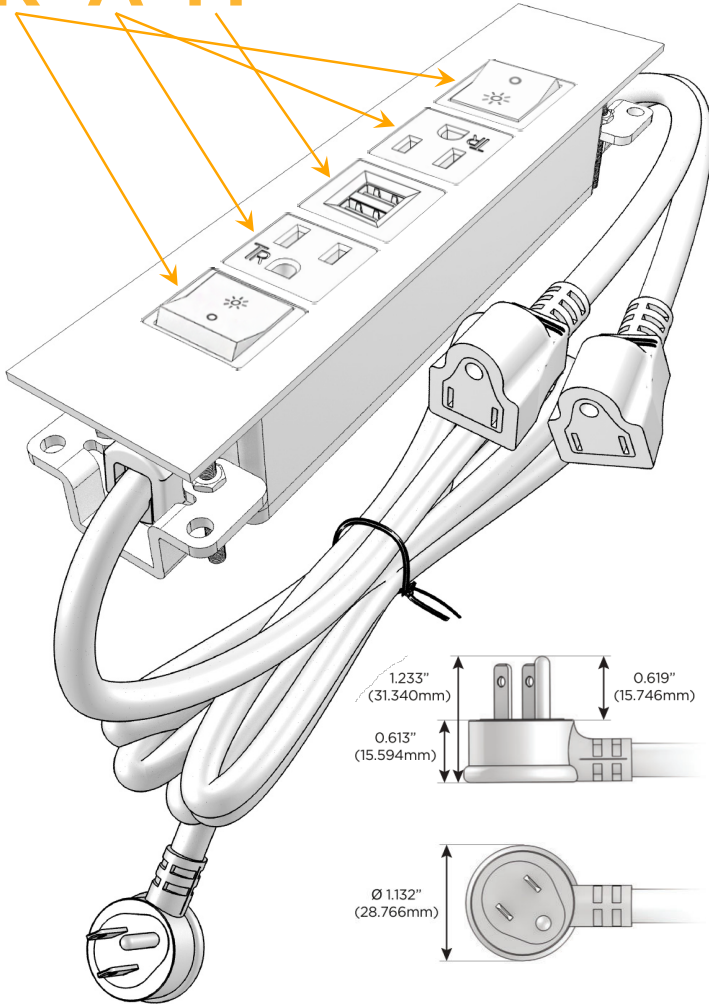

M-POWER-5T

AC POWER & DATA CONNECTIVITY SOLUTION

M-POWER-5TW-RAMAR-BRAATP

Specs:

Modules/Ports:

- **R** Switched AC (Rocker Switch)
- **A** Tamper Resistant AC Receptacle
- **M** Double USB-A (Fast Charging Ports - 18W)

R A M