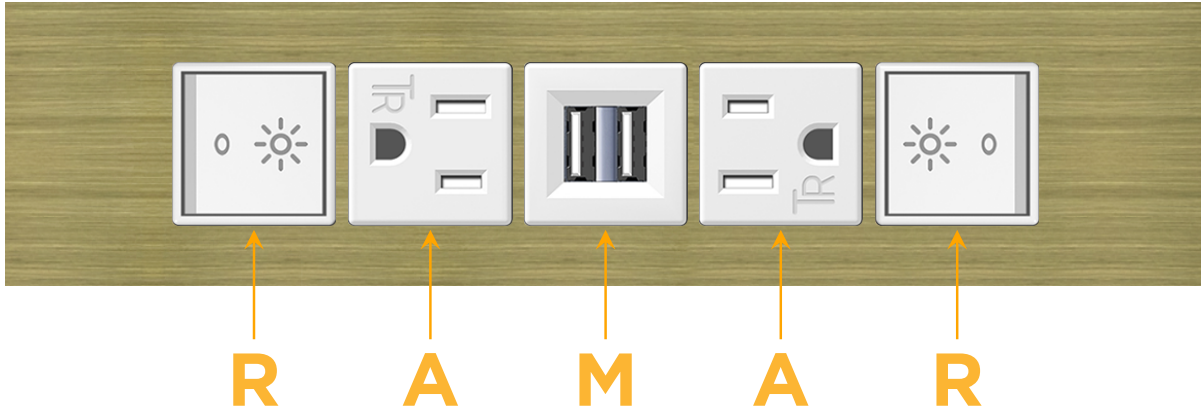

M-POWER-5T

AC POWER & DATA CONNECTIVITY SOLUTION

M-POWER-5TW-RAMAR-BRAATP

Distributed by

Mormax Company, Inc.

8 Westchester Plaza

Elmsford, NY 10523

914-699-0101

sales@mormax.com

mormax.com

Metro Light & Power's line of power & data solutions offers sophisticated design elements combined with greater ease of installation. Streamlined and low-profile, enhanced by side-exiting cords, our outlets advance the industry with their cutting edge look and feel. We believe flexibility is key, and we provide a variety of mounting options, including the ability to mount in limited spaces. Our outlets are available in many finishes and configurations, in addition to a custom color and finish capability for our clients.

Trim Plate Finish: **BRASS ANTIQUED (ABS)**

Custom Finishes Available

M-POWER-5TW-RAMAR-BRAATP

Features:

Module/Port Options:

- **A** Tamper Resistant AC Receptacle
- **E** USB-A & USB-C (20W)
- **M** Double USB-A (Fast Charging Ports - 18W)
- **H** HDMI
- **6** CAT 6
- **12** RJ 12
- **X** Switched AC
- **Y** 3-Way Switch (Low Voltage)
- **V** USB-C (45W High Speed Charging Port)
- **S** USB-C (25W High Speed Charging Port)
- **R** Switched AC (Rocker Switch)
- **D** Dimmer Switch

Plug:

Supplied with Low Profile Flat 45° Angle 120 VAC Plug

Optional Standard Straight 120 VAC Plug

Optional Straight 120 VAC Pass-through Plug

- CLEAN, COMPACT DESIGN
- STREAMLINED
- LOW PROFILE
- SIDE-EXITING CORDS
- PLUG & PLAY
- 6' AC CORD & PLUG (FLAT PLUG STANDARD)
- CUSTOMIZABLE CONFIGURATIONS AND FINISHES
- UL LISTED FOR MOUNTING IN FURNITURE
- 15A