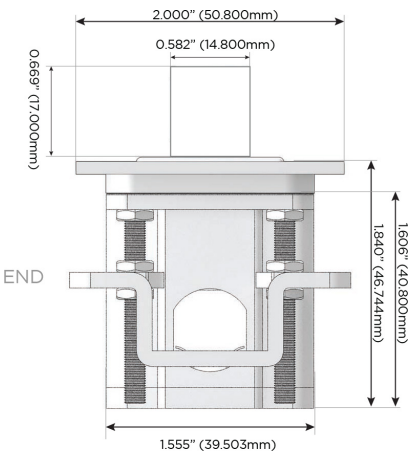

M-POWER-5T

AC POWER & DATA CONNECTIVITY SOLUTION

M-POWER-5TW-RAED-SS8TP

Specs:

Modules/Ports:

- **R** Switched AC (Rocker Switch)
- **A** Tamper Resistant AC Receptacle
- **E** USB-A & USB-C (20W)
- **D** Dimmer Switch

RAED

TOP

Distributed by

Mormax Company, Inc.

8 Westchester Plaza

Elmsford, NY 10523

914-699-0101

sales@mormax.com

mormax.com