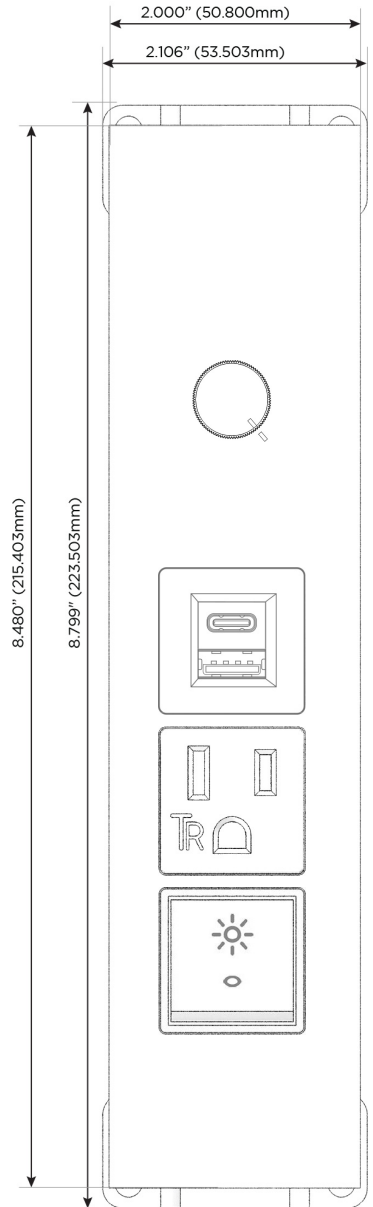

M-POWER-5T

AC POWER & DATA CONNECTIVITY SOLUTION

M-POWER-5TW-RAED-SS8TP

Specs:

Modules/Ports:

- **R** Switched AC (Rocker Switch)
- **A** Tamper Resistant AC Receptacle
- **E** USB-A & USB-C (20W)
- **D** Dimmer Switch

RAED

TOP

Distributed by

Mormax Company, Inc.

8 Westchester Plaza

Elmsford, NY 10523

914-699-0101

sales@mormax.com

mormax.com