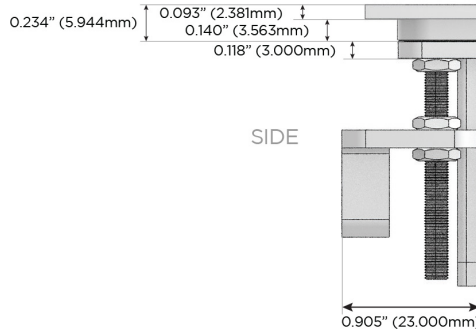

M-POWER-5T

AC POWER & DATA CONNECTIVITY SOLUTION

M-POWER-5TW-RAED-SS8TP

Specs:

Modules/Ports:

- **R** Switched AC (Rocker Switch)
- **A** Tamper Resistant AC Receptacle
- **E** USB-A & USB-C (20W)
- **D** Dimmer Switch

RAED

TOP

Distributed by

Mormax Company, Inc.

8 Westchester Plaza

Elmsford, NY 10523

914-699-0101

sales@mormax.com

mormax.com