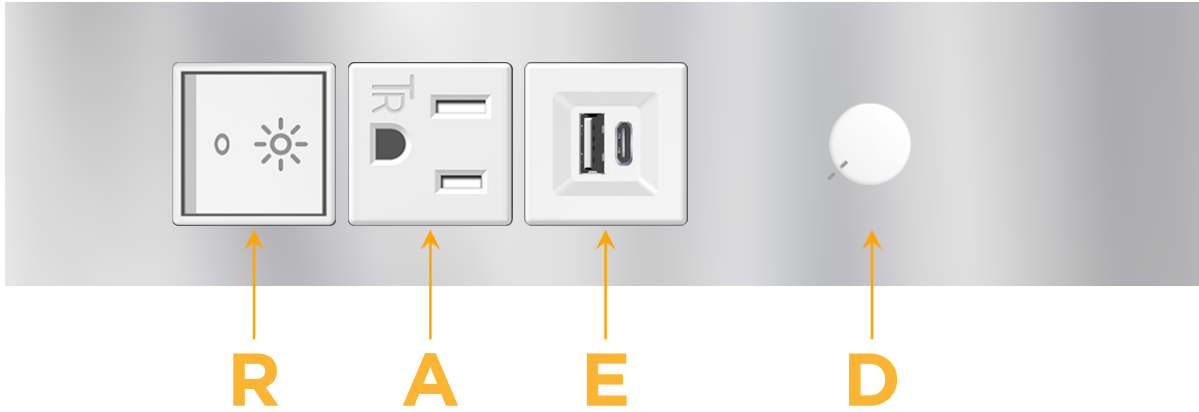

Trim Plate Finish: **STAINLESS STEEL MIRROR FINISH**

Custom Finishes Available

M-POWER-5TW-RAED-SS8TP

Features:

Module/Port Options:

- A** Tamper Resistant AC Receptacle
- E** USB-A & USB-C (20W)
- M** Double USB-A (Fast Charging Ports - 18W)
- H** HDMI
- 6** CAT 6
- 12** RJ 12
- X** Switched AC
- Y** 3-Way Switch (Low Voltage)
- V** USB-C (45W High Speed Charging Port)
- S** USB-C (25W High Speed Charging Port)
- R** Switched AC (Rocker Switch)
- D** Dimmer Switch

Plug:

Supplied with Low Profile Flat 45° Angle 120 VAC Plug

Optional Standard Straight 120 VAC Plug

Optional Straight 120 VAC Pass-through Plug

- CLEAN, COMPACT DESIGN
- STREAMLINED
- LOW PROFILE
- SIDE-EXITING CORDS
- PLUG & PLAY
- 6' AC CORD & PLUG (FLAT PLUG STANDARD)
- CUSTOMIZABLE CONFIGURATIONS AND FINISHES
- ETL LISTED FOR MOUNTING IN FURNITURE
- 15A