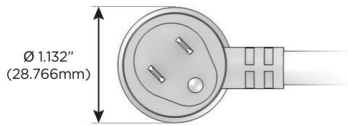

M-POWER-5T

AC POWER & DATA CONNECTIVITY SOLUTION

M-POWER-5TW-RAED-SS8TP

Specs:

Modules/Ports:

- **R** Switched AC (Rocker Switch)
- **A** Tamper Resistant AC Receptacle
- **E** USB-A & USB-C (20W)
- **D** Dimmer Switch

RAED