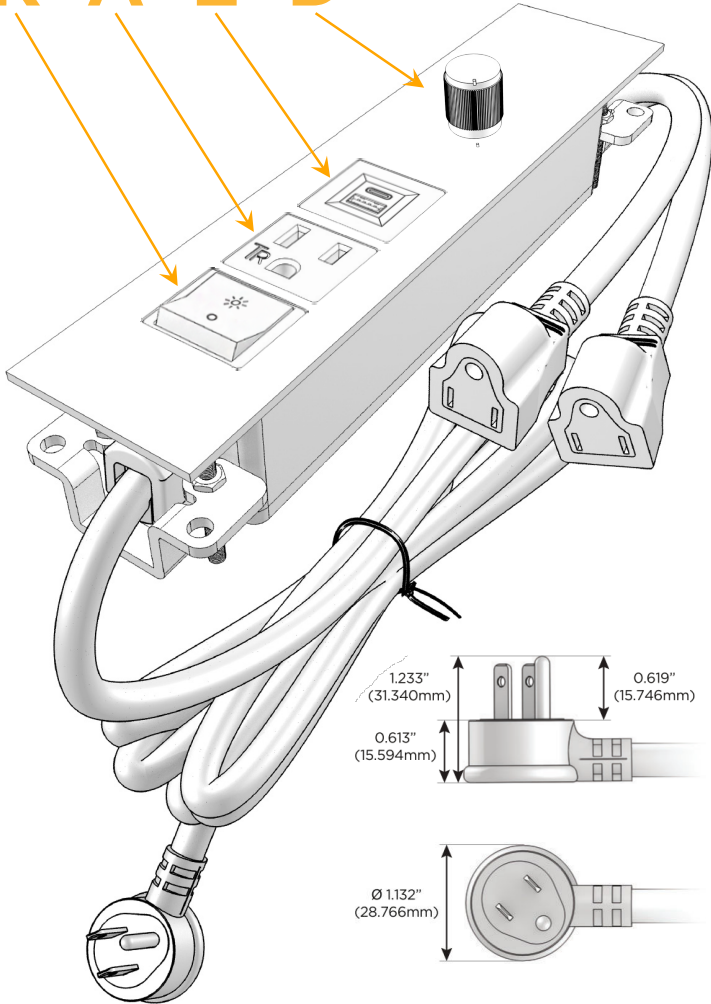

M-POWER-5T

AC POWER & DATA CONNECTIVITY SOLUTION

M-POWER-5TW-RAED-SS8TP

Specs:

Modules/Ports:

- **R** Switched AC (Rocker Switch)
- **A** Tamper Resistant AC Receptacle
- **E** USB-A & USB-C (20W)
- **D** Dimmer Switch

RAED