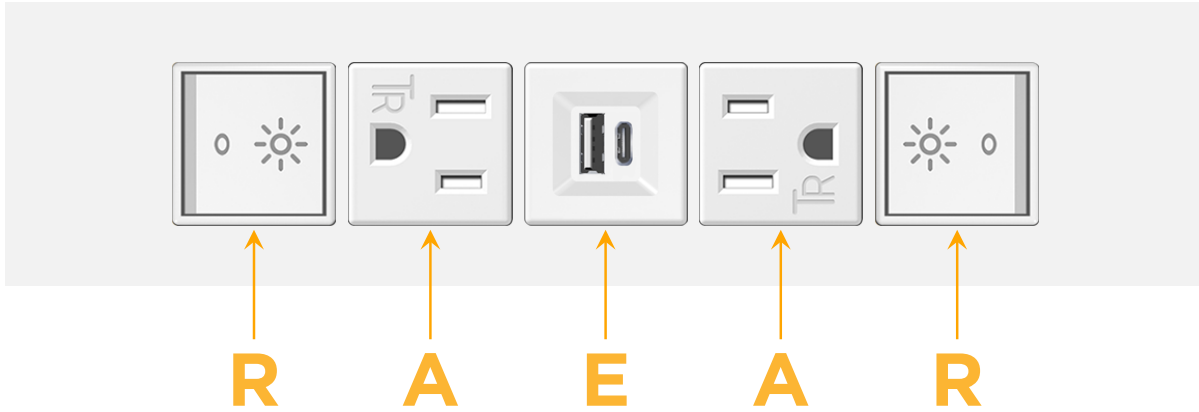

M-POWER-5T

AC POWER & DATA CONNECTIVITY SOLUTION

M-POWER-5TW-RAEAR-WATP

Distributed by

Mormax Company, Inc.

8 Westchester Plaza

Elmsford, NY 10523

914-699-0101

sales@mormax.com

mormax.com

Metro Light & Power's line of power & data solutions offers sophisticated design elements combined with greater ease of installation. Streamlined and low-profile, enhanced by side-exiting cords, our outlets advance the industry with their cutting edge look and feel. We believe flexibility is key, and we provide a variety of mounting options, including the ability to mount in limited spaces. Our outlets are available in many finishes and configurations, in addition to a custom color and finish capability for our clients.

Trim Plate Finish: **WHITE (ABS)**

Custom Finishes Available

M-POWER-5TW-RAEAR-WATP

Features:

Module/Port Options:

- **A** Tamper Resistant AC Receptacle
- **E** USB-A & USB-C (20W)
- **M** Double USB-A (Fast Charging Ports - 18W)
- **H** HDMI
- **6** CAT 6
- **12** RJ 12
- **X** Switched AC
- **Y** 3-Way Switch (Low Voltage)
- **V** USB-C (45W High Speed Charging Port)
- **S** USB-C (25W High Speed Charging Port)
- **R** Switched AC (Rocker Switch)
- **D** Dimmer Switch

Plug:

Supplied with Low Profile Flat 45° Angle 120 VAC Plug

Optional Standard Straight 120 VAC Plug

Optional Straight 120 VAC Pass-through Plug

- CLEAN, COMPACT DESIGN
- STREAMLINED
- LOW PROFILE
- SIDE-EXITING CORDS
- PLUG & PLAY
- 6' AC CORD & PLUG (FLAT PLUG STANDARD)
- CUSTOMIZABLE CONFIGURATIONS AND FINISHES
- UL LISTED FOR MOUNTING IN FURNITURE
- 15A