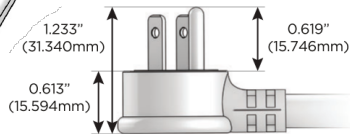

M-POWER-5T

AC POWER & DATA CONNECTIVITY SOLUTION

M-POWER-5TW-RAEAR-WATP

Specs:

Modules/Ports:

- **R** Switched AC (Rocker Switch)
- **A** Tamper Resistant AC Receptacle
- **E** USB-A & USB-C (20W)