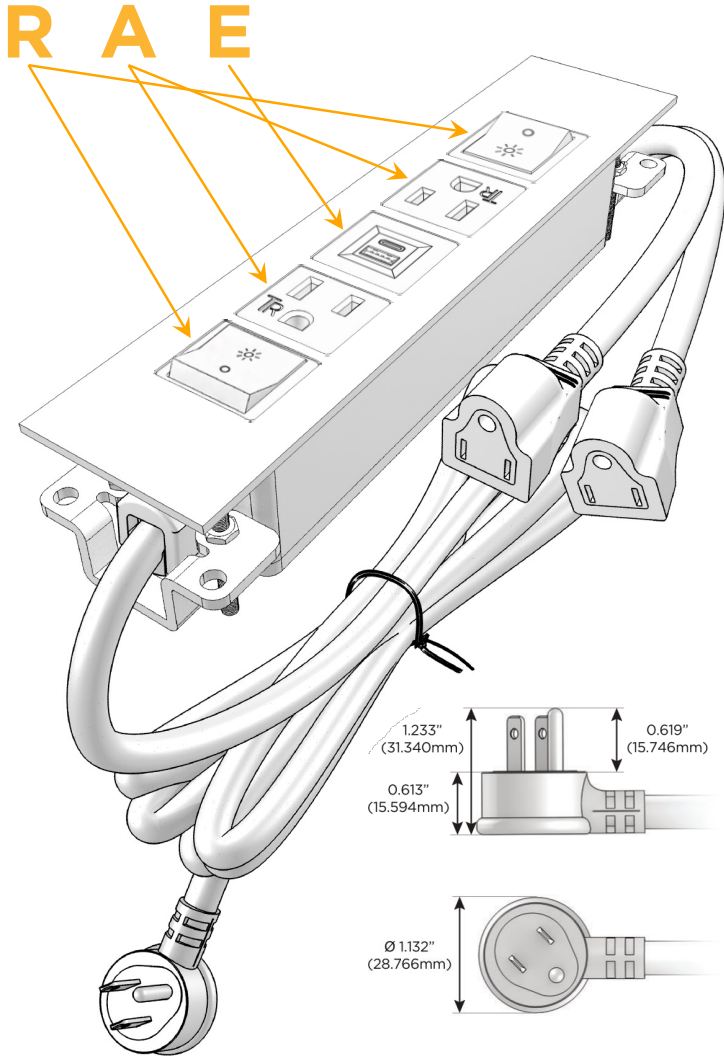

#### Module/Port Options:

- A** Tamper Resistant AC Receptacle
- E** USB-A & USB-C (20W)
- M** Double USB-A (Fast Charging Ports - 18W)
- H** HDMI
- 6** CAT 6
- 12** RJ 12
- X** Switched AC
- Y** 3-Way Switch (Low Voltage)
- V** USB-C (45W High Speed Charging Port)
- S** USB-C (25W High Speed Charging Port)
- R** Switched AC (Rocker Switch)
- D** Dimmer Switch

#### Plug:

Supplied with Low Profile Flat 45° Angle 120 VAC Plug

Optional Standard Straight 120 VAC Plug

Optional Straight 120 VAC Pass-through Plug

- CLEAN, COMPACT DESIGN
- STREAMLINED
- LOW PROFILE
- SIDE-EXITING CORDS
- PLUG & PLAY
- 6' AC CORD & PLUG (FLAT PLUG STANDARD)
- CUSTOMIZABLE CONFIGURATIONS AND FINISHES
- UL LISTED FOR MOUNTING IN FURNITURE
- 15A

## AC POWER & DATA CONNECTIVITY SOLUTION

M-POWER-5TW-RAEAR-WATP

Specs:

**Modules/Ports:**

- R** Switched AC (Rocker Switch)
- A** Tamper Resistant AC Receptacle
- E** USB-A & USB-C (20W)

Distributed by

Mormax Company, Inc.