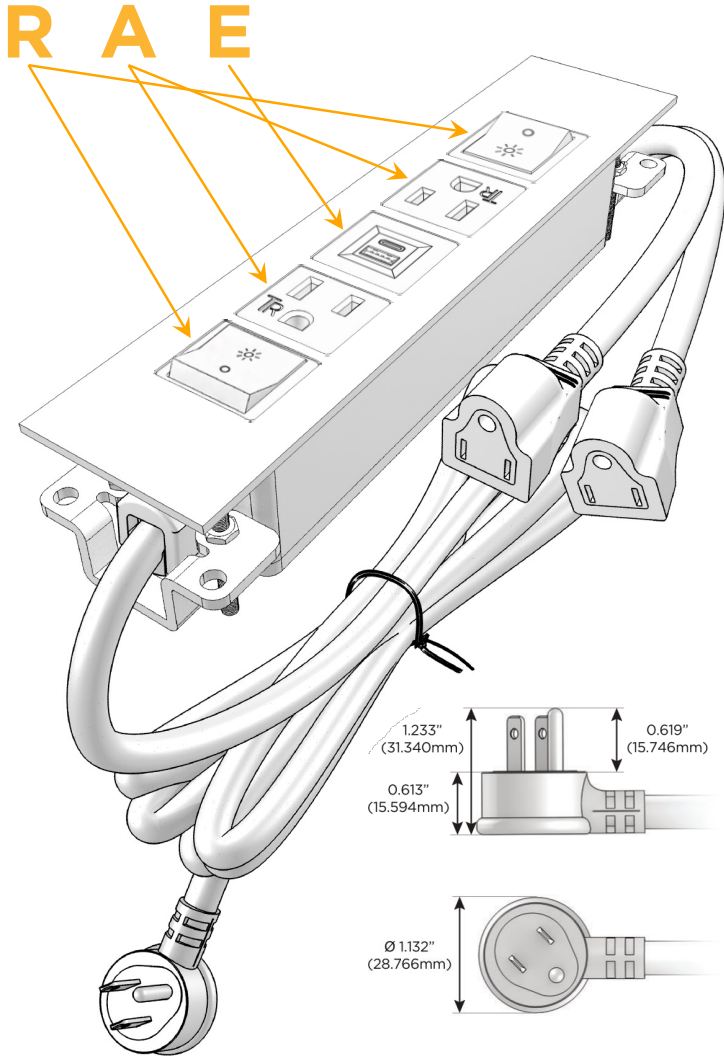

Trim Plate Finish: **STAINLESS STEEL MIRROR FINISH**

Custom Finishes Available

M-POWER-5TW-RAEAR-SS8TP

Features:

**Module/Port Options:**

- A** Tamper Resistant AC Receptacle
- E** USB-A & USB-C (20W)
- M** Double USB-A (Fast Charging Ports - 18W)
- H** HDMI
- 6** CAT 6
- 12** RJ 12
- X** Switched AC
- Y** 3-Way Switch (Low Voltage)
- V** USB-C (45W High Speed Charging Port)
- S** USB-C (25W High Speed Charging Port)
- R** Switched AC (Rocker Switch)
- D** Dimmer Switch

**Plug:**

Supplied with Low Profile Flat 45° Angle 120 VAC Plug

Optional Standard Straight 120 VAC Plug

Optional Straight 120 VAC Pass-through Plug

- CLEAN, COMPACT DESIGN
- STREAMLINED
- LOW PROFILE
- SIDE-EXITING CORDS
- PLUG & PLAY
- 6' AC CORD & PLUG (FLAT PLUG STANDARD)
- CUSTOMIZABLE CONFIGURATIONS AND FINISHES
- UL LISTED FOR MOUNTING IN FURNITURE
- 15A

# M-POWER-5T

AC POWER & DATA CONNECTIVITY SOLUTION

M-POWER-5TW-RAEAR-SS8TP

Specs:

**Modules/Ports:**

- R** Switched AC (Rocker Switch)
- A** Tamper Resistant AC Receptacle
- E** USB-A & USB-C (20W)

Distributed by