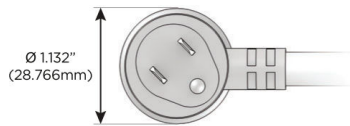

**Plug:**

Supplied with Low Profile Flat 45° Angle 120 VAC Plug

Optional Standard Straight 120 VAC Plug

Optional Straight 120 VAC Pass-through Plug

- CLEAN, COMPACT DESIGN
- STREAMLINED
- LOW PROFILE
- SIDE-EXITING CORDS
- PLUG & PLAY
- 6' AC CORD & PLUG (FLAT PLUG STANDARD)
- CUSTOMIZABLE CONFIGURATIONS AND FINISHES
- UL LISTED FOR MOUNTING IN FURNITURE
- 15A

# M-POWER-5T

AC POWER & DATA CONNECTIVITY SOLUTION

M-POWER-5TW-RAEAR-SS8TP

Specs:

**Modules/Ports:**

- R** Switched AC (Rocker Switch)
- A** Tamper Resistant AC Receptacle
- E** USB-A & USB-C (20W)

Distributed by