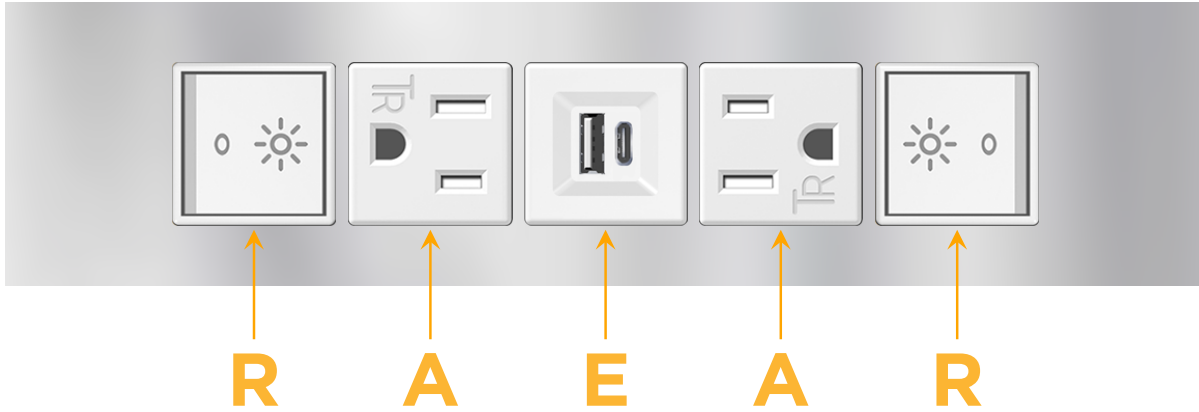

Trim Plate Finish: **STAINLESS STEEL MIRROR FINISH**

Custom Finishes Available

M-POWER-5TW-RAEAR-SS8TP

Features:

**Module/Port Options:**

- A** Tamper Resistant AC Receptacle
- E** USB-A & USB-C (20W)
- M** Double USB-A (Fast Charging Ports - 18W)
- H** HDMI
- 6** CAT 6
- 12** RJ 12
- X** Switched AC
- Y** 3-Way Switch (Low Voltage)
- V** USB-C (45W High Speed Charging Port)
- S** USB-C (25W High Speed Charging Port)
- R** Switched AC (Rocker Switch)
- D** Dimmer Switch

**Plug:**

Supplied with Low Profile Flat 45° Angle 120 VAC Plug

Optional Standard Straight 120 VAC Plug

Optional Straight 120 VAC Pass-through Plug

- CLEAN, COMPACT DESIGN
- STREAMLINED
- LOW PROFILE
- SIDE-EXITING CORDS
- PLUG & PLAY
- 6' AC CORD & PLUG (FLAT PLUG STANDARD)
- CUSTOMIZABLE CONFIGURATIONS AND FINISHES
- UL LISTED FOR MOUNTING IN FURNITURE
- 15A

# M-POWER-5T

AC POWER & DATA CONNECTIVITY SOLUTION

M-POWER-5TW-RAEAR-SS8TP

Specs:

**Modules/Ports:**

- R** Switched AC (Rocker Switch)
- A** Tamper Resistant AC Receptacle
- E** USB-A & USB-C (20W)

Distributed by