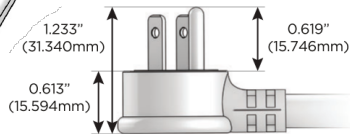

# M-POWER-5T

AC POWER & DATA CONNECTIVITY SOLUTION

M-POWER-5TW-RAEAR-SS8TP

Specs:

**Modules/Ports:**

- R** Switched AC (Rocker Switch)
- A** Tamper Resistant AC Receptacle
- E** USB-A & USB-C (20W)

Distributed by