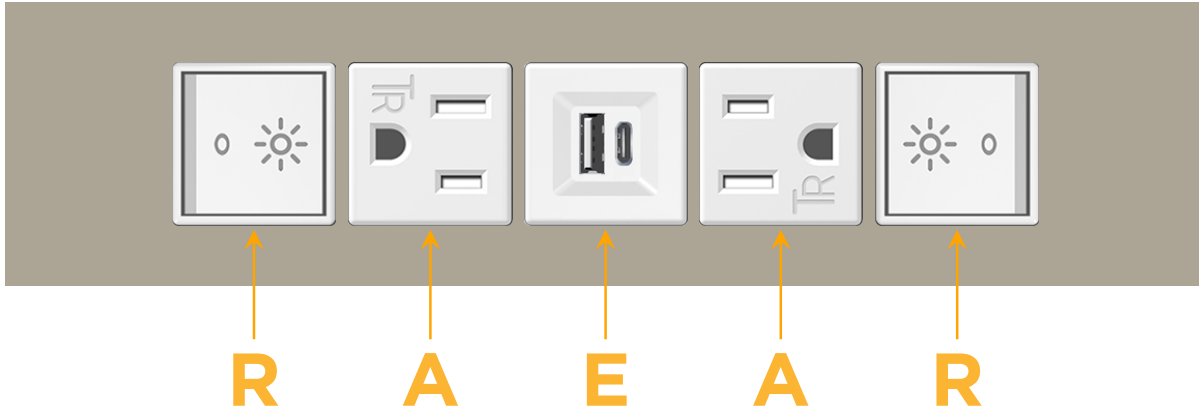

Trim Plate Finish: **SATIN NICKEL (ABS)**

Custom Finishes Available

M-POWER-5TW-RAEAR-SATP

Features:

**Module/Port Options:**

- A** Tamper Resistant AC Receptacle
- E** USB-A & USB-C (20W)
- M** Double USB-A (Fast Charging Ports - 18W)
- H** HDMI
- 6** CAT 6
- 12** RJ 12
- X** Switched AC
- Y** 3-Way Switch (Low Voltage)
- V** USB-C (45W High Speed Charging Port)
- S** USB-C (25W High Speed Charging Port)
- R** Switched AC (Rocker Switch)
- D** Dimmer Switch

**Plug:**

Supplied with Low Profile Flat 45° Angle 120 VAC Plug

Optional Standard Straight 120 VAC Plug

Optional Straight 120 VAC Pass-through Plug

- CLEAN, COMPACT DESIGN
- STREAMLINED
- LOW PROFILE
- SIDE-EXITING CORDS
- PLUG & PLAY
- 6' AC CORD & PLUG (FLAT PLUG STANDARD)
- CUSTOMIZABLE CONFIGURATIONS AND FINISHES
- UL LISTED FOR MOUNTING IN FURNITURE
- 15A

# M-POWER-5T

AC POWER & DATA CONNECTIVITY SOLUTION

M-POWER-5TW-RAEAR-SATP

Specs:

**Modules/Ports:**

- R** Switched AC (Rocker Switch)
- A** Tamper Resistant AC Receptacle
- E** USB-A & USB-C (20W)

Distributed by