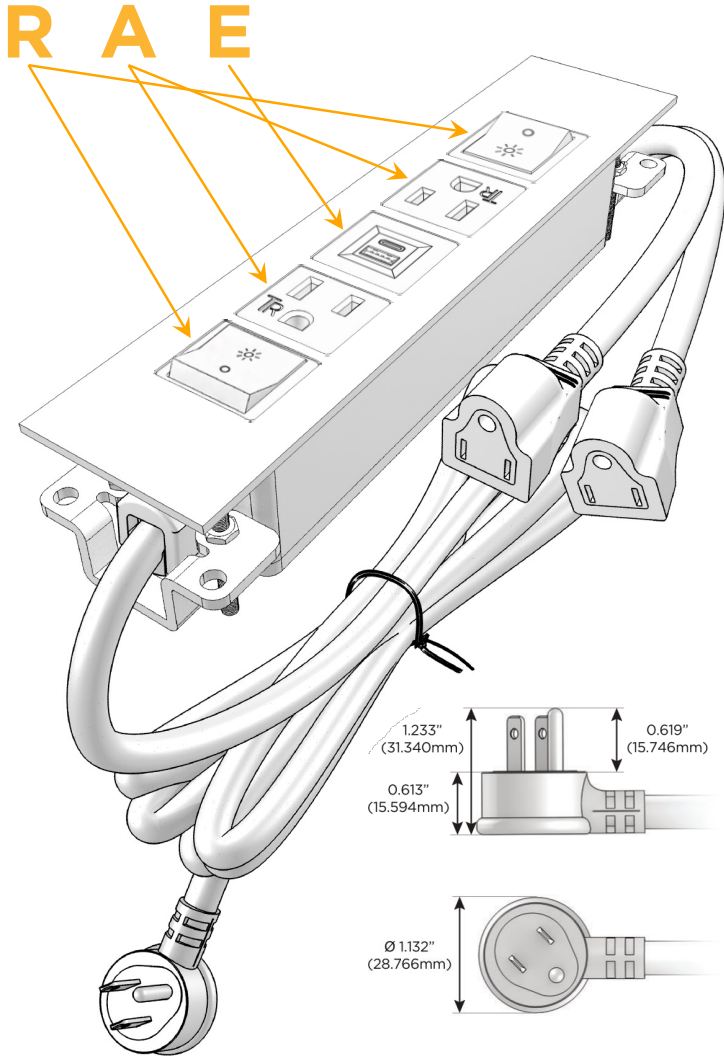

Trim Plate Finish: **SATIN NICKEL (ABS)**

Custom Finishes Available

M-POWER-5TW-RAEAR-SATP

Features:

**Module/Port Options:**

- A** Tamper Resistant AC Receptacle
- E** USB-A & USB-C (20W)
- M** Double USB-A (Fast Charging Ports - 18W)
- H** HDMI
- 6** CAT 6
- 12** RJ 12
- X** Switched AC
- Y** 3-Way Switch (Low Voltage)
- V** USB-C (45W High Speed Charging Port)
- S** USB-C (25W High Speed Charging Port)
- R** Switched AC (Rocker Switch)
- D** Dimmer Switch

**Plug:**

Supplied with Low Profile Flat 45° Angle 120 VAC Plug

Optional Standard Straight 120 VAC Plug

Optional Straight 120 VAC Pass-through Plug

- CLEAN, COMPACT DESIGN
- STREAMLINED
- LOW PROFILE
- SIDE-EXITING CORDS
- PLUG & PLAY
- 6' AC CORD & PLUG (FLAT PLUG STANDARD)
- CUSTOMIZABLE CONFIGURATIONS AND FINISHES
- UL LISTED FOR MOUNTING IN FURNITURE
- 15A

# M-POWER-5T

AC POWER & DATA CONNECTIVITY SOLUTION

M-POWER-5TW-RAEAR-SATP

Specs:

**Modules/Ports:**

- R** Switched AC (Rocker Switch)
- A** Tamper Resistant AC Receptacle
- E** USB-A & USB-C (20W)

Distributed by