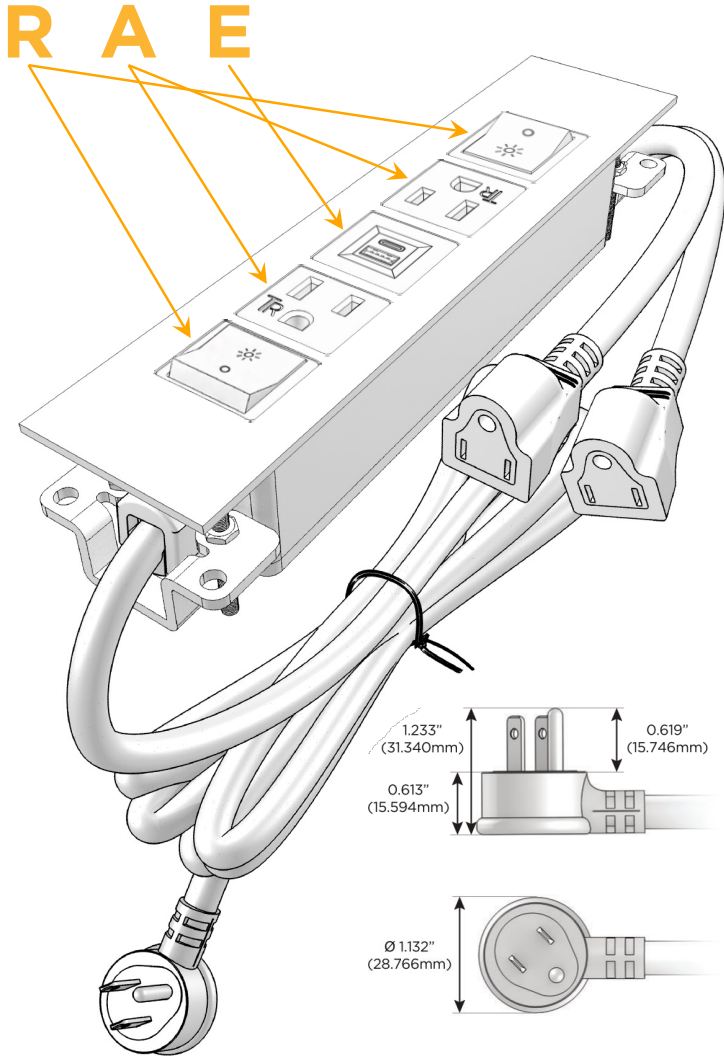

### Module/Port Options:

- A** Tamper Resistant AC Receptacle
- E** USB-A & USB-C (20W)
- M** Double USB-A (Fast Charging Ports - 18W)
- H** HDMI
- 6** CAT 6
- 12** RJ 12
- X** Switched AC
- Y** 3-Way Switch (Low Voltage)
- V** USB-C (45W High Speed Charging Port)
- S** USB-C (25W High Speed Charging Port)
- R** Switched AC (Rocker Switch)
- D** Dimmer Switch

### Plug:

Supplied with Low Profile Flat 45° Angle 120 VAC Plug

Optional Standard Straight 120 VAC Plug

Optional Straight 120 VAC Pass-through Plug

- CLEAN, COMPACT DESIGN
- STREAMLINED
- LOW PROFILE
- SIDE-EXITING CORDS
- PLUG & PLAY
- 6' AC CORD & PLUG (FLAT PLUG STANDARD)
- CUSTOMIZABLE CONFIGURATIONS AND FINISHES
- UL LISTED FOR MOUNTING IN FURNITURE
- 15A

# M-POWER-5T

AC POWER & DATA CONNECTIVITY SOLUTION

M-POWER-5TW-RAEAR-BZTP

Specs:

**Modules/Ports:**

- R** Switched AC (Rocker Switch)
- A** Tamper Resistant AC Receptacle
- E** USB-A & USB-C (20W)

Distributed by