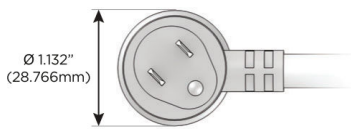

### Plug:

Supplied with Low Profile Flat 45° Angle 120 VAC Plug

Optional Standard Straight 120 VAC Plug

Optional Straight 120 VAC Pass-through Plug

- CLEAN, COMPACT DESIGN
- STREAMLINED
- LOW PROFILE
- SIDE-EXITING CORDS
- PLUG & PLAY
- 6' AC CORD & PLUG (FLAT PLUG STANDARD)
- CUSTOMIZABLE CONFIGURATIONS AND FINISHES
- UL LISTED FOR MOUNTING IN FURNITURE
- 15A

# M-POWER-5T

AC POWER & DATA CONNECTIVITY SOLUTION

M-POWER-5TW-RAEAR-BZTP

Specs:

**Modules/Ports:**

- R** Switched AC (Rocker Switch)
- A** Tamper Resistant AC Receptacle
- E** USB-A & USB-C (20W)

Distributed by