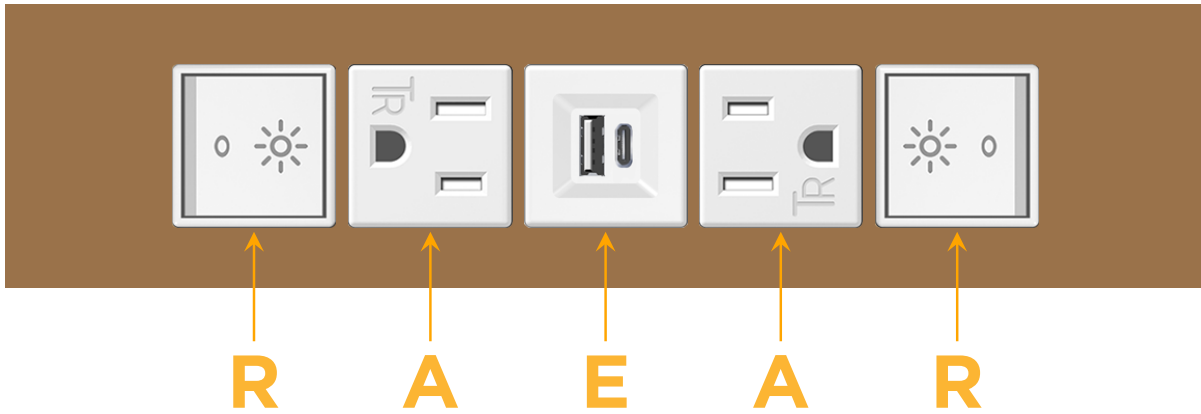

M-POWER-5T

AC POWER & DATA CONNECTIVITY SOLUTION

M-POWER-5TW-RAEAR-BZTP

Distributed by

Mormax Company, Inc.

8 Westchester Plaza

Elmsford, NY 10523

914-699-0101

sales@mormax.com

mormax.com

Metro Light & Power's line of power & data solutions offers sophisticated design elements combined with greater ease of installation. Streamlined and low-profile, enhanced by side-exiting cords, our outlets advance the industry with their cutting edge look and feel. We believe flexibility is key, and we provide a variety of mounting options, including the ability to mount in limited spaces. Our outlets are available in many finishes and configurations, in addition to a custom color and finish capability for our clients.

Trim Plate Finish: **SOLID BRONZE**

Custom Finishes Available

M-POWER-5TW-RAEAR-BZTP

Features:

Module/Port Options:

- **A** Tamper Resistant AC Receptacle
- **E** USB-A & USB-C (20W)
- **M** Double USB-A (Fast Charging Ports - 18W)
- **H** HDMI
- **6** CAT 6
- **12** RJ 12
- **X** Switched AC
- **Y** 3-Way Switch (Low Voltage)
- **V** USB-C (45W High Speed Charging Port)
- **S** USB-C (25W High Speed Charging Port)
- **R** Switched AC (Rocker Switch)
- **D** Dimmer Switch

Plug:

Supplied with Low Profile Flat 45° Angle 120 VAC Plug

Optional Standard Straight 120 VAC Plug

Optional Straight 120 VAC Pass-through Plug

- CLEAN, COMPACT DESIGN
- STREAMLINED
- LOW PROFILE
- SIDE-EXITING CORDS
- PLUG & PLAY
- 6' AC CORD & PLUG (FLAT PLUG STANDARD)
- CUSTOMIZABLE CONFIGURATIONS AND FINISHES
- UL LISTED FOR MOUNTING IN FURNITURE
- 15A