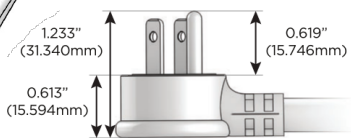

### Plug:

Supplied with Low Profile Flat 45° Angle 120 VAC Plug

Optional Standard Straight 120 VAC Plug

Optional Straight 120 VAC Pass-through Plug

- CLEAN, COMPACT DESIGN
- STREAMLINED
- LOW PROFILE
- SIDE-EXITING CORDS
- PLUG & PLAY
- 6' AC CORD & PLUG (FLAT PLUG STANDARD)
- CUSTOMIZABLE CONFIGURATIONS AND FINISHES
- UL LISTED FOR MOUNTING IN FURNITURE
- 15A

# M-POWER-5T

AC POWER & DATA CONNECTIVITY SOLUTION

M-POWER-5TW-RAEAR-BZTP

Specs:

**Modules/Ports:**

- R** Switched AC (Rocker Switch)
- A** Tamper Resistant AC Receptacle
- E** USB-A & USB-C (20W)

Distributed by