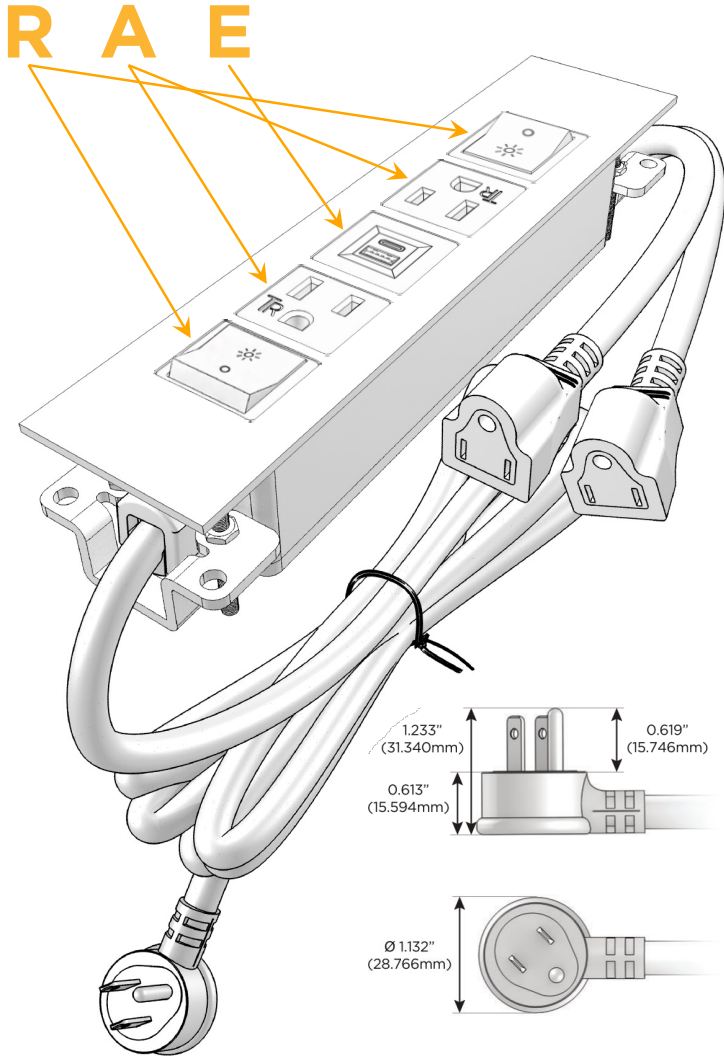

Trim Plate Finish: **STANDARD BRONZE (ABS)**

Custom Finishes Available

M-POWER-5TW-RAEAR-BZATP

Features:

Module/Port Options:

- A** Tamper Resistant AC Receptacle
- E** USB-A & USB-C (20W)
- M** Double USB-A (Fast Charging Ports - 18W)
- H** HDMI
- 6** CAT 6
- 12** RJ 12
- X** Switched AC
- Y** 3-Way Switch (Low Voltage)
- V** USB-C (45W High Speed Charging Port)
- S** USB-C (25W High Speed Charging Port)
- R** Switched AC (Rocker Switch)
- D** Dimmer Switch

Plug:

Supplied with Low Profile Flat 45° Angle 120 VAC Plug

Optional Standard Straight 120 VAC Plug

Optional Straight 120 VAC Pass-through Plug

- CLEAN, COMPACT DESIGN
- STREAMLINED
- LOW PROFILE
- SIDE-EXITING CORDS
- PLUG & PLAY
- 6' AC CORD & PLUG (FLAT PLUG STANDARD)
- CUSTOMIZABLE CONFIGURATIONS AND FINISHES
- UL LISTED FOR MOUNTING IN FURNITURE
- 15A

M-POWER-5T

AC POWER & DATA CONNECTIVITY SOLUTION

M-POWER-5TW-RAEAR-BZATP

Specs:

Modules/Ports:

- R** Switched AC (Rocker Switch)
- A** Tamper Resistant AC Receptacle
- E** USB-A & USB-C (20W)

Distributed by