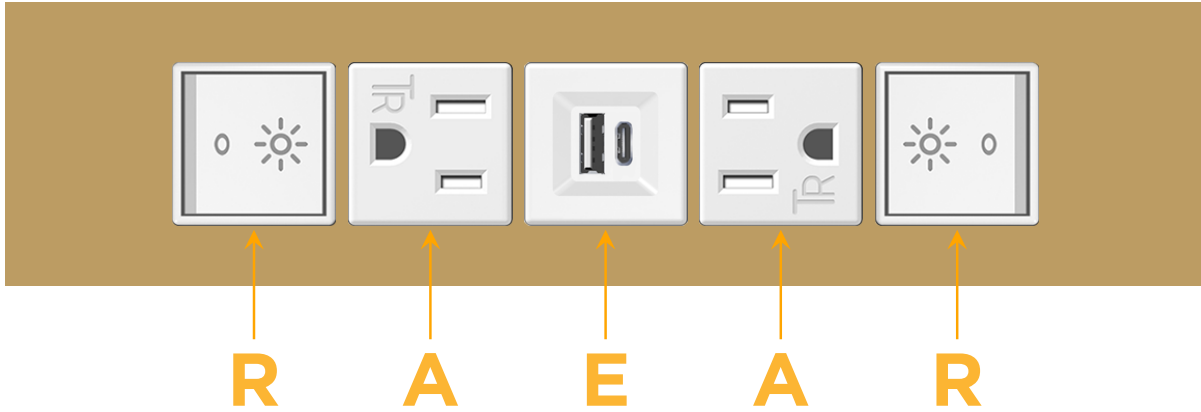

Trim Plate Finish: **STANDARD BRONZE (ABS)**

Custom Finishes Available

M-POWER-5TW-RAEAR-BZATP

Features:

Module/Port Options:

- A** Tamper Resistant AC Receptacle
- E** USB-A & USB-C (20W)
- M** Double USB-A (Fast Charging Ports - 18W)
- H** HDMI
- 6** CAT 6
- 12** RJ 12
- X** Switched AC
- Y** 3-Way Switch (Low Voltage)
- V** USB-C (45W High Speed Charging Port)
- S** USB-C (25W High Speed Charging Port)
- R** Switched AC (Rocker Switch)
- D** Dimmer Switch

Plug:

Supplied with Low Profile Flat 45° Angle 120 VAC Plug

Optional Standard Straight 120 VAC Plug

Optional Straight 120 VAC Pass-through Plug

- CLEAN, COMPACT DESIGN
- STREAMLINED
- LOW PROFILE
- SIDE-EXITING CORDS
- PLUG & PLAY
- 6' AC CORD & PLUG (FLAT PLUG STANDARD)
- CUSTOMIZABLE CONFIGURATIONS AND FINISHES
- UL LISTED FOR MOUNTING IN FURNITURE
- 15A

M-POWER-5T

AC POWER & DATA CONNECTIVITY SOLUTION

M-POWER-5TW-RAEAR-BZATP

Specs:

Modules/Ports:

- R** Switched AC (Rocker Switch)
- A** Tamper Resistant AC Receptacle
- E** USB-A & USB-C (20W)

Distributed by