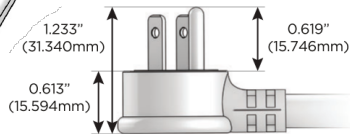

M-POWER-5T

AC POWER & DATA CONNECTIVITY SOLUTION

M-POWER-5TW-RAEAR-BZATP

Specs:

Modules/Ports:

- R** Switched AC (Rocker Switch)
- A** Tamper Resistant AC Receptacle
- E** USB-A & USB-C (20W)

Distributed by