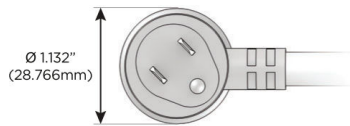

Plug:

Supplied with Low Profile Flat 45° Angle 120 VAC Plug

Optional Standard Straight 120 VAC Plug

Optional Straight 120 VAC Pass-through Plug

- CLEAN, COMPACT DESIGN
- STREAMLINED
- LOW PROFILE
- SIDE-EXITING CORDS
- PLUG & PLAY
- 6' AC CORD & PLUG (FLAT PLUG STANDARD)
- CUSTOMIZABLE CONFIGURATIONS AND FINISHES
- UL LISTED FOR MOUNTING IN FURNITURE
- 15A

M-POWER-5T

AC POWER & DATA CONNECTIVITY SOLUTION

M-POWER-5TW-RAEAR-BZATP

Specs:

Modules/Ports:

- R** Switched AC (Rocker Switch)
- A** Tamper Resistant AC Receptacle
- E** USB-A & USB-C (20W)

Distributed by