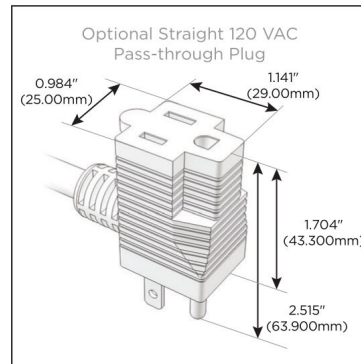

Plug:

Supplied with Low Profile Flat 45° Angle 120 VAC Plug

Optional Standard Straight 120 VAC Plug

Optional Straight 120 VAC Pass-through Plug

- CLEAN, COMPACT DESIGN
- STREAMLINED
- LOW PROFILE
- SIDE-EXITING CORDS
- PLUG & PLAY
- 6' AC CORD & PLUG (FLAT PLUG STANDARD)
- CUSTOMIZABLE CONFIGURATIONS AND FINISHES
- UL LISTED FOR MOUNTING IN FURNITURE
- 15A

M-POWER-5T

AC POWER & DATA CONNECTIVITY SOLUTION

M-POWER-5TW-RAEAR-BZ5ATP

Specs:

Modules/Ports:

- R** Switched AC (Rocker Switch)
- A** Tamper Resistant AC Receptacle
- E** USB-A & USB-C (20W)

Distributed by