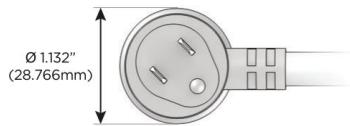

Plug:

Supplied with Low Profile Flat 45° Angle 120 VAC Plug

Optional Standard Straight 120 VAC Plug

Optional Straight 120 VAC Pass-through Plug

- CLEAN, COMPACT DESIGN
- STREAMLINED
- LOW PROFILE
- SIDE-EXITING CORDS
- PLUG & PLAY
- 6' AC CORD & PLUG (FLAT PLUG STANDARD)
- CUSTOMIZABLE CONFIGURATIONS AND FINISHES
- UL LISTED FOR MOUNTING IN FURNITURE
- 15A

M-POWER-5T

AC POWER & DATA CONNECTIVITY SOLUTION

M-POWER-5TW-RAEAR-BZ5ATP

Specs:

Modules/Ports:

- R** Switched AC (Rocker Switch)
- A** Tamper Resistant AC Receptacle
- E** USB-A & USB-C (20W)

Distributed by