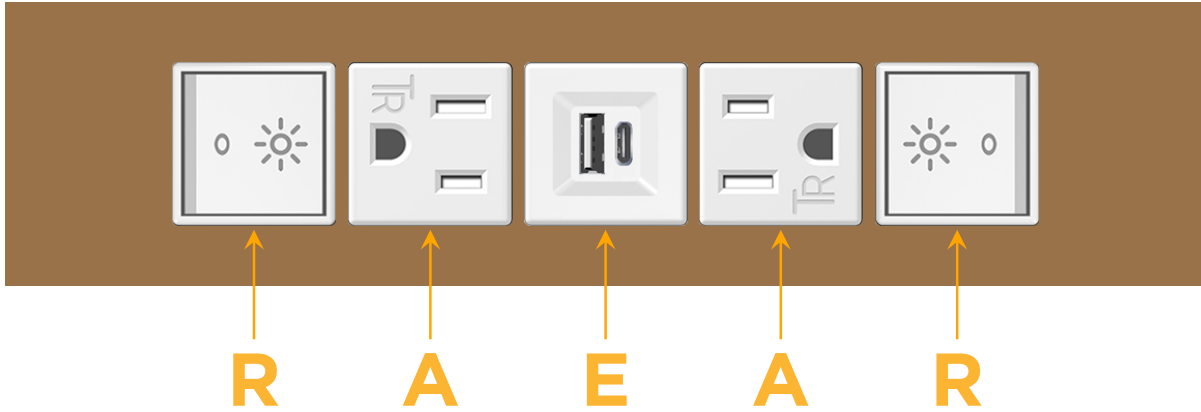

Trim Plate Finish: **ARCHITECTURAL BRONZE (ABS)**

Custom Finishes Available

M-POWER-5TW-RAEAR-BZ5ATP

Features:

Module/Port Options:

- A** Tamper Resistant AC Receptacle
- E** USB-A & USB-C (20W)
- M** Double USB-A (Fast Charging Ports - 18W)
- H** HDMI
- 6** CAT 6
- 12** RJ 12
- X** Switched AC
- Y** 3-Way Switch (Low Voltage)
- V** USB-C (45W High Speed Charging Port)
- S** USB-C (25W High Speed Charging Port)
- R** Switched AC (Rocker Switch)
- D** Dimmer Switch

Plug:

Supplied with Low Profile Flat 45° Angle 120 VAC Plug

Optional Standard Straight 120 VAC Plug

Optional Straight 120 VAC Pass-through Plug

- CLEAN, COMPACT DESIGN
- STREAMLINED
- LOW PROFILE
- SIDE-EXITING CORDS
- PLUG & PLAY
- 6' AC CORD & PLUG (FLAT PLUG STANDARD)
- CUSTOMIZABLE CONFIGURATIONS AND FINISHES
- UL LISTED FOR MOUNTING IN FURNITURE
- 15A

M-POWER-5T

AC POWER & DATA CONNECTIVITY SOLUTION

M-POWER-5TW-RAEAR-BZ5ATP

Specs:

Modules/Ports:

- R** Switched AC (Rocker Switch)
- A** Tamper Resistant AC Receptacle
- E** USB-A & USB-C (20W)

Distributed by