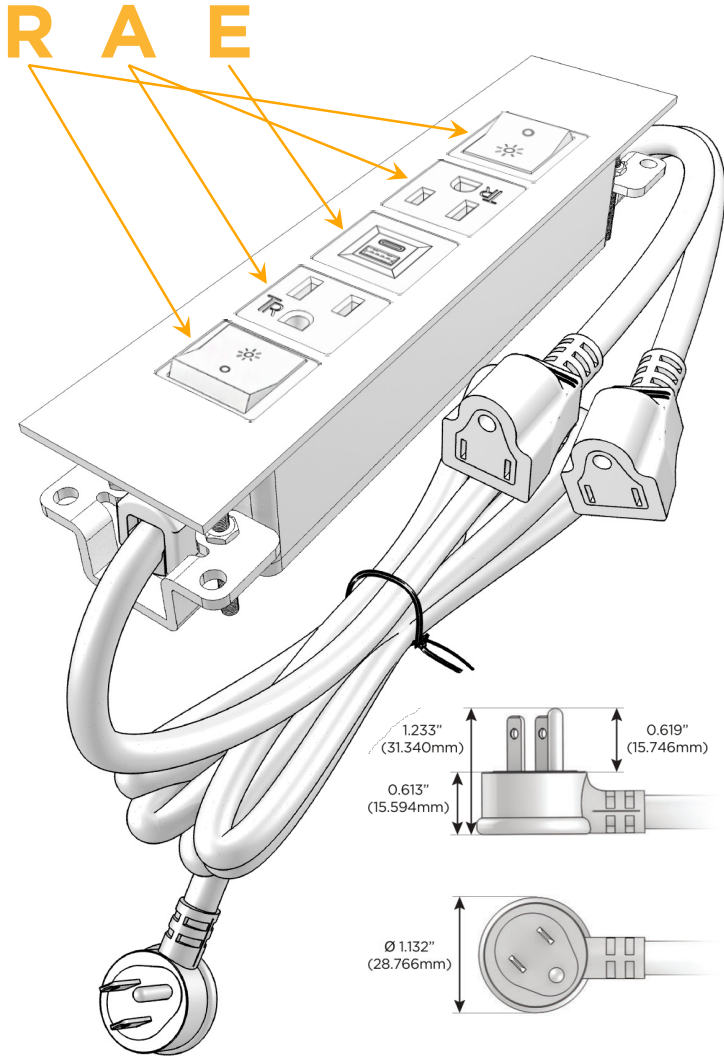

Trim Plate Finish: **ARCHITECTURAL BRONZE (ABS)**

Custom Finishes Available

M-POWER-5TW-RAEAR-BZ5ATP

Features:

Module/Port Options:

- A** Tamper Resistant AC Receptacle
- E** USB-A & USB-C (20W)
- M** Double USB-A (Fast Charging Ports - 18W)
- H** HDMI
- 6** CAT 6
- 12** RJ 12
- X** Switched AC
- Y** 3-Way Switch (Low Voltage)
- V** USB-C (45W High Speed Charging Port)
- S** USB-C (25W High Speed Charging Port)
- R** Switched AC (Rocker Switch)
- D** Dimmer Switch

Plug:

Supplied with Low Profile Flat 45° Angle 120 VAC Plug

Optional Standard Straight 120 VAC Plug

Optional Straight 120 VAC Pass-through Plug

- CLEAN, COMPACT DESIGN
- STREAMLINED
- LOW PROFILE
- SIDE-EXITING CORDS
- PLUG & PLAY
- 6' AC CORD & PLUG (FLAT PLUG STANDARD)
- CUSTOMIZABLE CONFIGURATIONS AND FINISHES
- UL LISTED FOR MOUNTING IN FURNITURE
- 15A

M-POWER-5T

AC POWER & DATA CONNECTIVITY SOLUTION

M-POWER-5TW-RAEAR-BZ5ATP

Specs:

Modules/Ports:

- R** Switched AC (Rocker Switch)
- A** Tamper Resistant AC Receptacle
- E** USB-A & USB-C (20W)

Distributed by