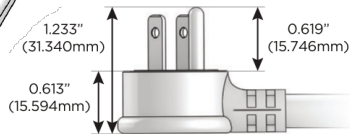

M-POWER-5T

AC POWER & DATA CONNECTIVITY SOLUTION

M-POWER-5TW-RAEAR-BZ5ATP

Specs:

Modules/Ports:

- R** Switched AC (Rocker Switch)
- A** Tamper Resistant AC Receptacle
- E** USB-A & USB-C (20W)

Distributed by