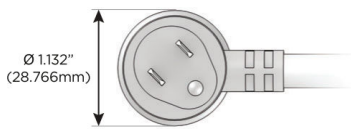

Plug:

Supplied with Low Profile Flat 45° Angle 120 VAC Plug

Optional Standard Straight 120 VAC Plug

Optional Straight 120 VAC Pass-through Plug

- CLEAN, COMPACT DESIGN
- STREAMLINED
- LOW PROFILE
- SIDE-EXITING CORDS
- PLUG & PLAY
- 6' AC CORD & PLUG (FLAT PLUG STANDARD)
- CUSTOMIZABLE CONFIGURATIONS AND FINISHES
- UL LISTED FOR MOUNTING IN FURNITURE
- 15A

M-POWER-5T

AC POWER & DATA CONNECTIVITY SOLUTION

M-POWER-5TW-RAEAR-BZ5AATP

Specs:

Modules/Ports:

- R** Switched AC (Rocker Switch)
- A** Tamper Resistant AC Receptacle
- E** USB-A & USB-C (20W)

Distributed by