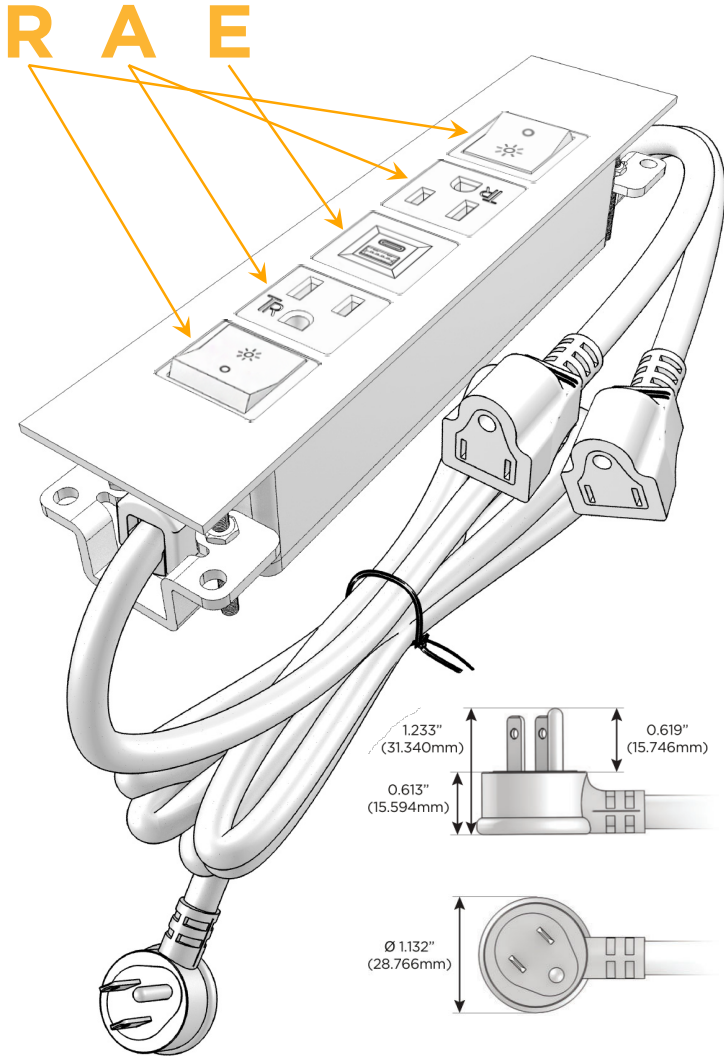

Trim Plate Finish: **ANTIQUED ARCHITECTURAL BRONZE (ABS)**

Custom Finishes Available

M-POWER-5TW-RAEAR-BZ5AATP

Features:

Module/Port Options:

- A** Tamper Resistant AC Receptacle
- E** USB-A & USB-C (20W)
- M** Double USB-A (Fast Charging Ports - 18W)
- H** HDMI
- 6** CAT 6
- 12** RJ 12
- X** Switched AC
- Y** 3-Way Switch (Low Voltage)
- V** USB-C (45W High Speed Charging Port)
- S** USB-C (25W High Speed Charging Port)
- R** Switched AC (Rocker Switch)
- D** Dimmer Switch

Plug:

Supplied with Low Profile Flat 45° Angle 120 VAC Plug

Optional Standard Straight 120 VAC Plug

Optional Straight 120 VAC Pass-through Plug

- CLEAN, COMPACT DESIGN
- STREAMLINED
- LOW PROFILE
- SIDE-EXITING CORDS
- PLUG & PLAY
- 6' AC CORD & PLUG (FLAT PLUG STANDARD)
- CUSTOMIZABLE CONFIGURATIONS AND FINISHES
- UL LISTED FOR MOUNTING IN FURNITURE
- 15A

M-POWER-5T

AC POWER & DATA CONNECTIVITY SOLUTION

M-POWER-5TW-RAEAR-BZ5AATP

Specs:

Modules/Ports:

- R** Switched AC (Rocker Switch)
- A** Tamper Resistant AC Receptacle
- E** USB-A & USB-C (20W)

Distributed by