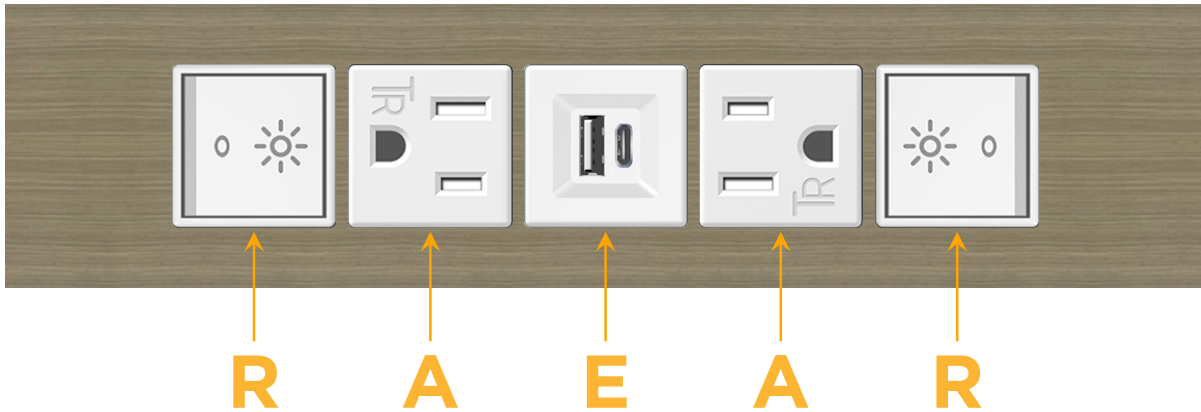

Trim Plate Finish: **ANTIQUED ARCHITECTURAL BRONZE (ABS)**

Custom Finishes Available

M-POWER-5TW-RAEAR-BZ5AATP

Features:

Module/Port Options:

- A** Tamper Resistant AC Receptacle
- E** USB-A & USB-C (20W)
- M** Double USB-A (Fast Charging Ports - 18W)
- H** HDMI
- 6** CAT 6
- 12** RJ 12
- X** Switched AC
- Y** 3-Way Switch (Low Voltage)
- V** USB-C (45W High Speed Charging Port)
- S** USB-C (25W High Speed Charging Port)
- R** Switched AC (Rocker Switch)
- D** Dimmer Switch

Plug:

Supplied with Low Profile Flat 45° Angle 120 VAC Plug

Optional Standard Straight 120 VAC Plug

Optional Straight 120 VAC Pass-through Plug

- CLEAN, COMPACT DESIGN
- STREAMLINED
- LOW PROFILE
- SIDE-EXITING CORDS
- PLUG & PLAY
- 6' AC CORD & PLUG (FLAT PLUG STANDARD)
- CUSTOMIZABLE CONFIGURATIONS AND FINISHES
- UL LISTED FOR MOUNTING IN FURNITURE
- 15A

M-POWER-5T

AC POWER & DATA CONNECTIVITY SOLUTION

M-POWER-5TW-RAEAR-BZ5AATP

Specs:

Modules/Ports:

- R** Switched AC (Rocker Switch)
- A** Tamper Resistant AC Receptacle
- E** USB-A & USB-C (20W)

Distributed by