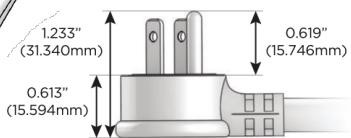

M-POWER-5T

AC POWER & DATA CONNECTIVITY SOLUTION

M-POWER-5TW-RAEAR-BZ5AATP

Specs:

Modules/Ports:

- R** Switched AC (Rocker Switch)
- A** Tamper Resistant AC Receptacle
- E** USB-A & USB-C (20W)

Distributed by