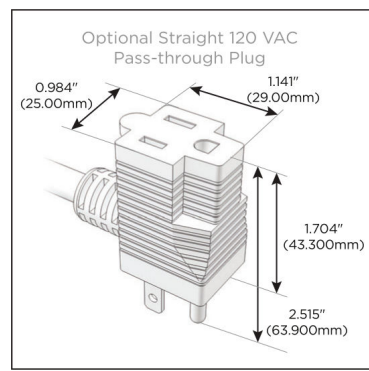

Plug:

Supplied with Low Profile Flat 45° Angle 120 VAC Plug

Optional Standard Straight 120 VAC Plug

Optional Straight 120 VAC Pass-through Plug

- CLEAN, COMPACT DESIGN
- STREAMLINED
- LOW PROFILE
- SIDE-EXITING CORDS
- PLUG & PLAY
- 6' AC CORD & PLUG (FLAT PLUG STANDARD)
- CUSTOMIZABLE CONFIGURATIONS AND FINISHES
- UL LISTED FOR MOUNTING IN FURNITURE
- 15A

M-POWER-5T

AC POWER & DATA CONNECTIVITY SOLUTION

M-POWER-5TW-RAEAR-BZ5AATP

Specs:

Modules/Ports:

- R** Switched AC (Rocker Switch)
- A** Tamper Resistant AC Receptacle
- E** USB-A & USB-C (20W)

Distributed by