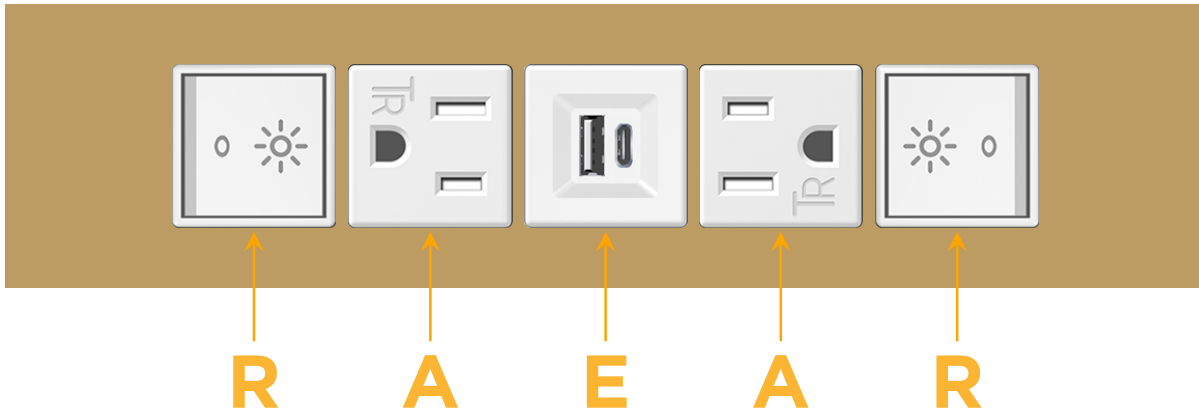

Trim Plate Finish: **BRASS (ABS)**

Custom Finishes Available

M-POWER-5TW-RAEAR-BRATP

Features:

Module/Port Options:

- A** Tamper Resistant AC Receptacle
- E** USB-A & USB-C (20W)
- M** Double USB-A (Fast Charging Ports - 18W)
- H** HDMI
- 6** CAT 6
- 12** RJ 12
- X** Switched AC
- Y** 3-Way Switch (Low Voltage)
- V** USB-C (45W High Speed Charging Port)
- S** USB-C (25W High Speed Charging Port)
- R** Switched AC (Rocker Switch)
- D** Dimmer Switch

Plug:

Supplied with Low Profile Flat 45° Angle 120 VAC Plug

Optional Standard Straight 120 VAC Plug

Optional Straight 120 VAC Pass-through Plug

- CLEAN, COMPACT DESIGN
- STREAMLINED
- LOW PROFILE
- SIDE-EXITING CORDS
- PLUG & PLAY
- 6' AC CORD & PLUG (FLAT PLUG STANDARD)
- CUSTOMIZABLE CONFIGURATIONS AND FINISHES
- UL LISTED FOR MOUNTING IN FURNITURE
- 15A

M-POWER-5T

AC POWER & DATA CONNECTIVITY SOLUTION

M-POWER-5TW-RAEAR-BRATP

Specs:

Modules/Ports:

- R** Switched AC (Rocker Switch)
- A** Tamper Resistant AC Receptacle
- E** USB-A & USB-C (20W)

R A E

Distributed by