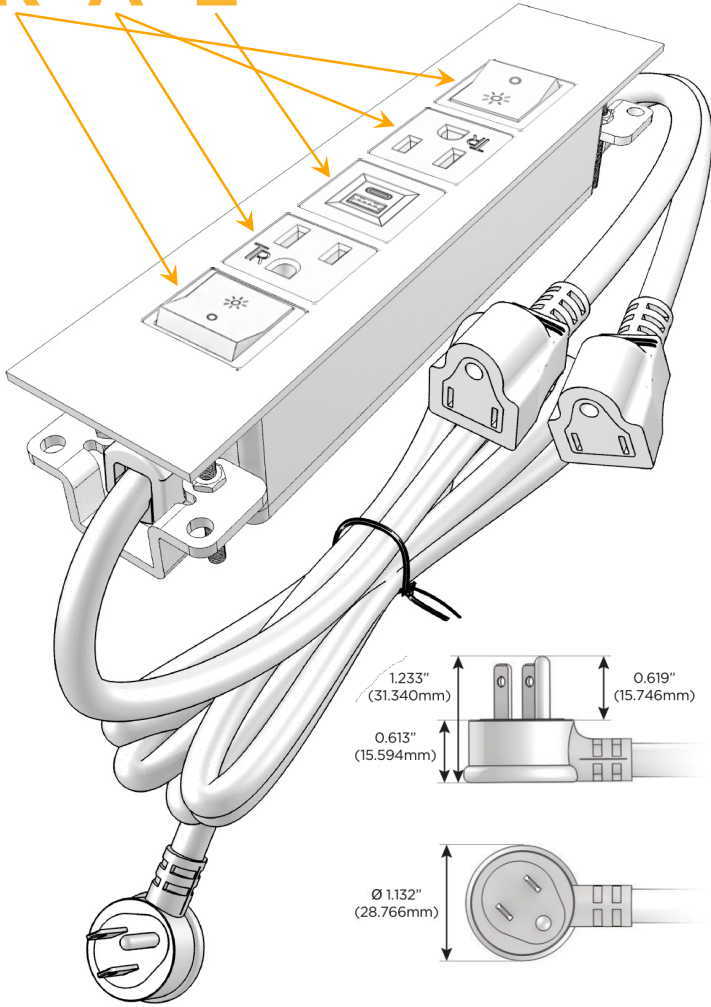

Trim Plate Finish: **BRASS (ABS)**

Custom Finishes Available

M-POWER-5TW-RAEAR-BRATP

Features:

Module/Port Options:

- A** Tamper Resistant AC Receptacle
- E** USB-A & USB-C (20W)
- M** Double USB-A (Fast Charging Ports - 18W)
- H** HDMI
- 6** CAT 6
- 12** RJ 12
- X** Switched AC
- Y** 3-Way Switch (Low Voltage)
- V** USB-C (45W High Speed Charging Port)
- S** USB-C (25W High Speed Charging Port)
- R** Switched AC (Rocker Switch)
- D** Dimmer Switch

Plug:

Supplied with Low Profile Flat 45° Angle 120 VAC Plug

Optional Standard Straight 120 VAC Plug

Optional Straight 120 VAC Pass-through Plug

- CLEAN, COMPACT DESIGN
- STREAMLINED
- LOW PROFILE
- SIDE-EXITING CORDS
- PLUG & PLAY
- 6' AC CORD & PLUG (FLAT PLUG STANDARD)
- CUSTOMIZABLE CONFIGURATIONS AND FINISHES
- UL LISTED FOR MOUNTING IN FURNITURE
- 15A

M-POWER-5T

AC POWER & DATA CONNECTIVITY SOLUTION

M-POWER-5TW-RAEAR-BRATP

Specs:

Modules/Ports:

- R** Switched AC (Rocker Switch)
- A** Tamper Resistant AC Receptacle
- E** USB-A & USB-C (20W)

R A E

Distributed by