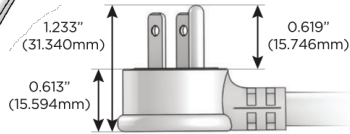

M-POWER-5T

AC POWER & DATA CONNECTIVITY SOLUTION

M-POWER-5TW-RAEAR-BRATP

Specs:

Modules/Ports:

- R** Switched AC (Rocker Switch)
- A** Tamper Resistant AC Receptacle
- E** USB-A & USB-C (20W)

R A E

Distributed by