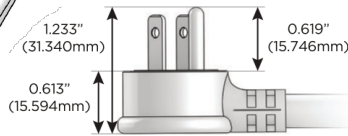

M-POWER-5T

AC POWER & DATA CONNECTIVITY SOLUTION

M-POWER-5TW-RAEAR-BRAATP

Specs:

Modules/Ports:

- **R** Switched AC (Rocker Switch)
- **A** Tamper Resistant AC Receptacle
- **E** USB-A & USB-C (20W)