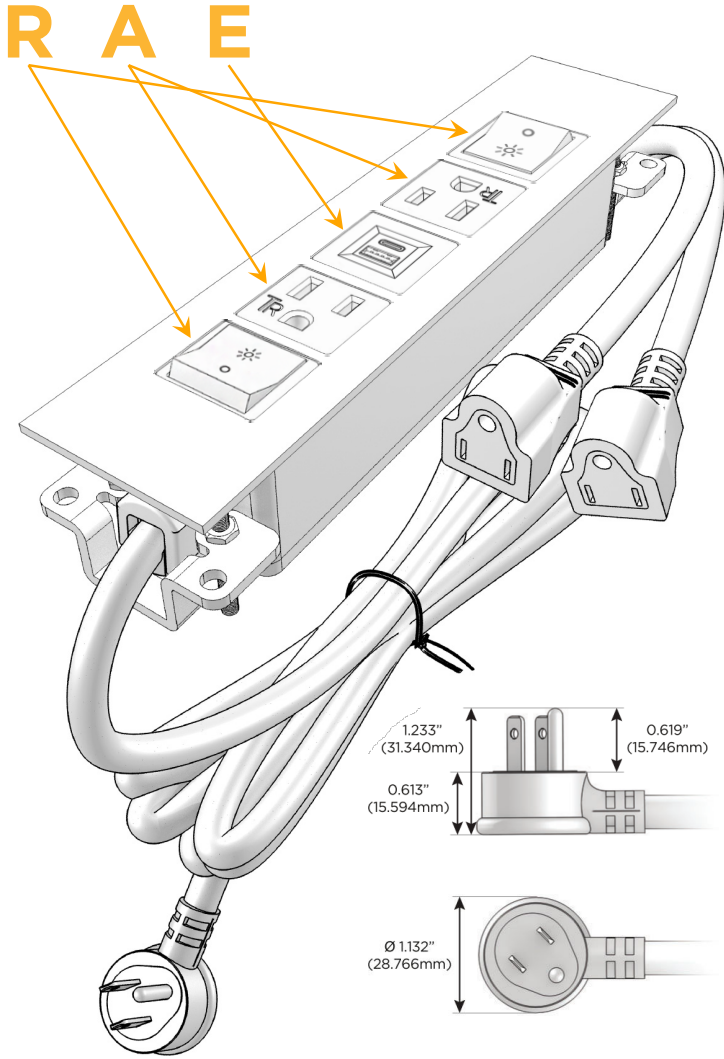

### Module/Port Options:

- A** Tamper Resistant AC Receptacle
- E** USB-A & USB-C (20W)
- M** Double USB-A (Fast Charging Ports - 18W)
- H** HDMI
- 6** CAT 6
- 12** RJ 12
- X** Switched AC
- Y** 3-Way Switch (Low Voltage)
- V** USB-C (45W High Speed Charging Port)
- S** USB-C (25W High Speed Charging Port)
- R** Switched AC (Rocker Switch)
- D** Dimmer Switch

### Plug:

Supplied with Low Profile Flat 45° Angle 120 VAC Plug

Optional Standard Straight 120 VAC Plug

Optional Straight 120 VAC Pass-through Plug

- CLEAN, COMPACT DESIGN
- STREAMLINED
- LOW PROFILE
- SIDE-EXITING CORDS
- PLUG & PLAY
- 6' AC CORD & PLUG (FLAT PLUG STANDARD)
- CUSTOMIZABLE CONFIGURATIONS AND FINISHES
- UL LISTED FOR MOUNTING IN FURNITURE
- 15A

## AC POWER & DATA CONNECTIVITY SOLUTION

M-POWER-5TW-RAEAR-BRAATP

Specs:

**Modules/Ports:**

- R** Switched AC (Rocker Switch)
- A** Tamper Resistant AC Receptacle
- E** USB-A & USB-C (20W)

Distributed by

Mormax Company, Inc.