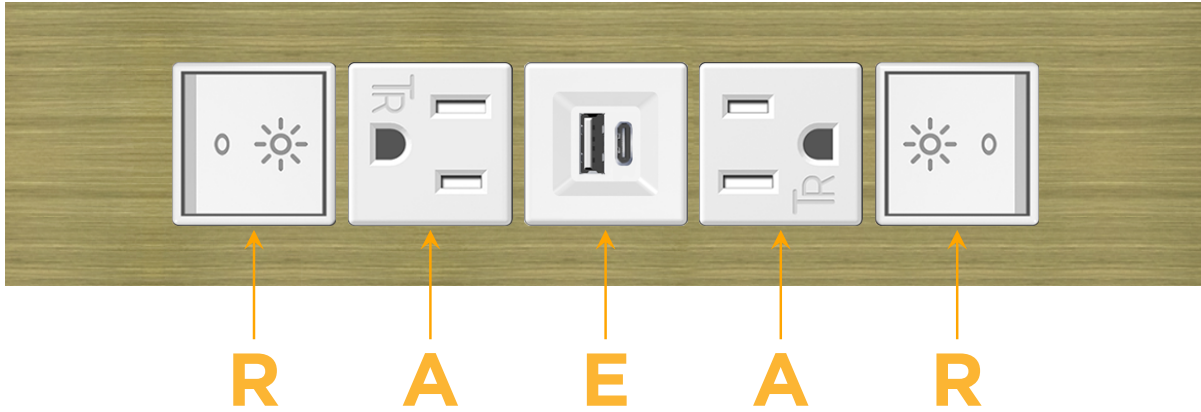

M-POWER-5T

AC POWER & DATA CONNECTIVITY SOLUTION

M-POWER-5TW-RAEAR-BRAATP

Distributed by

Mormax Company, Inc.

8 Westchester Plaza

Elmsford, NY 10523

914-699-0101

sales@mormax.com

mormax.com

Metro Light & Power's line of power & data solutions offers sophisticated design elements combined with greater ease of installation. Streamlined and low-profile, enhanced by side-exiting cords, our outlets advance the industry with their cutting edge look and feel. We believe flexibility is key, and we provide a variety of mounting options, including the ability to mount in limited spaces. Our outlets are available in many finishes and configurations, in addition to a custom color and finish capability for our clients.

Trim Plate Finish: **BRASS ANTIQUED (ABS)**

Custom Finishes Available

M-POWER-5TW-RAEAR-BRAATP

Features:

Module/Port Options:

- **A** Tamper Resistant AC Receptacle
- **E** USB-A & USB-C (20W)
- **M** Double USB-A (Fast Charging Ports - 18W)
- **H** HDMI
- **6** CAT 6
- **12** RJ 12
- **X** Switched AC
- **Y** 3-Way Switch (Low Voltage)
- **V** USB-C (45W High Speed Charging Port)
- **S** USB-C (25W High Speed Charging Port)
- **R** Switched AC (Rocker Switch)
- **D** Dimmer Switch

Plug:

Supplied with Low Profile Flat 45° Angle 120 VAC Plug

Optional Standard Straight 120 VAC Plug

Optional Straight 120 VAC Pass-through Plug

- CLEAN, COMPACT DESIGN
- STREAMLINED
- LOW PROFILE
- SIDE-EXITING CORDS
- PLUG & PLAY
- 6' AC CORD & PLUG (FLAT PLUG STANDARD)
- CUSTOMIZABLE CONFIGURATIONS AND FINISHES
- UL LISTED FOR MOUNTING IN FURNITURE
- 15A