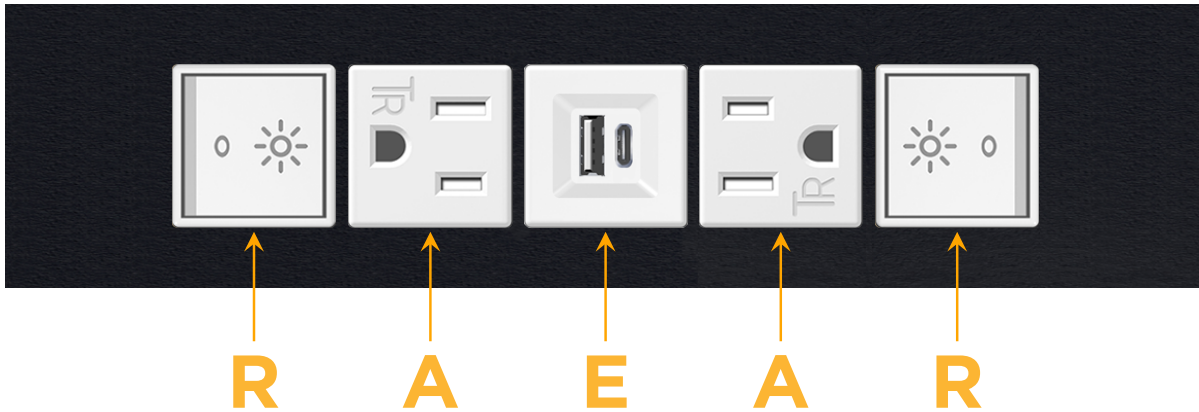

M-POWER-5T

AC POWER & DATA CONNECTIVITY SOLUTION

M-POWER-5TW-RAEAR-B2ATP

Distributed by

Mormax Company, Inc.

8 Westchester Plaza

Elmsford, NY 10523

914-699-0101

sales@mormax.com

mormax.com

Metro Light & Power's line of power & data solutions offers sophisticated design elements combined with greater ease of installation. Streamlined and low-profile, enhanced by side-exiting cords, our outlets advance the industry with their cutting edge look and feel. We believe flexibility is key, and we provide a variety of mounting options, including the ability to mount in limited spaces. Our outlets are available in many finishes and configurations, in addition to a custom color and finish capability for our clients.

Trim Plate Finish: **SATIN BLACK (ABS)**

Custom Finishes Available

M-POWER-5TW-RAEAR-B2ATP

Features:

Module/Port Options:

- **A** Tamper Resistant AC Receptacle
- **E** USB-A & USB-C (20W)
- **M** Double USB-A (Fast Charging Ports - 18W)
- **H** HDMI
- **6** CAT 6
- **12** RJ 12
- **X** Switched AC
- **Y** 3-Way Switch (Low Voltage)
- **V** USB-C (45W High Speed Charging Port)
- **S** USB-C (25W High Speed Charging Port)
- **R** Switched AC (Rocker Switch)
- **D** Dimmer Switch

Plug:

Supplied with Low Profile Flat 45° Angle 120 VAC Plug

Optional Standard Straight 120 VAC Plug

Optional Straight 120 VAC Pass-through Plug

- CLEAN, COMPACT DESIGN
- STREAMLINED
- LOW PROFILE
- SIDE-EXITING CORDS
- PLUG & PLAY
- 6' AC CORD & PLUG (FLAT PLUG STANDARD)
- CUSTOMIZABLE CONFIGURATIONS AND FINISHES
- UL LISTED FOR MOUNTING IN FURNITURE
- 15A