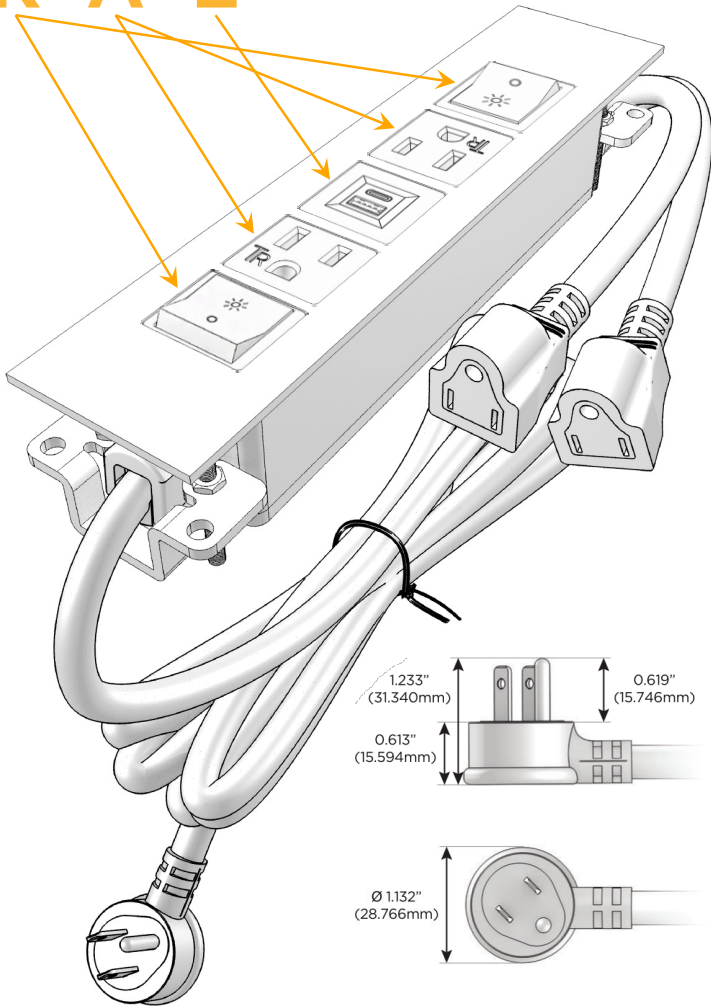

### Module/Port Options:

- A** Tamper Resistant AC Receptacle
- E** USB-A & USB-C (20W)
- M** Double USB-A (Fast Charging Ports - 18W)
- H** HDMI
- 6** CAT 6
- 12** RJ 12
- X** Switched AC
- Y** 3-Way Switch (Low Voltage)
- V** USB-C (45W High Speed Charging Port)
- S** USB-C (25W High Speed Charging Port)
- R** Switched AC (Rocker Switch)
- D** Dimmer Switch

### Plug:

Supplied with Low Profile Flat 45° Angle 120 VAC Plug

Optional Standard Straight 120 VAC Plug

Optional Straight 120 VAC Pass-through Plug

- CLEAN, COMPACT DESIGN
- STREAMLINED
- LOW PROFILE
- SIDE-EXITING CORDS
- PLUG & PLAY
- 6' AC CORD & PLUG (FLAT PLUG STANDARD)
- CUSTOMIZABLE CONFIGURATIONS AND FINISHES
- UL LISTED FOR MOUNTING IN FURNITURE
- 15A

# M-POWER-5T

AC POWER & DATA CONNECTIVITY SOLUTION

M-POWER-5TW-RAEAR-B2ATP

Specs:

**Modules/Ports:**

- R** Switched AC (Rocker Switch)
- A** Tamper Resistant AC Receptacle
- E** USB-A & USB-C (20W)

**R A E**