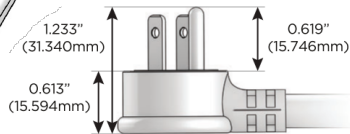

## AC POWER & DATA CONNECTIVITY SOLUTION

M-POWER-5TW-RAEAR-APATP

Specs:

**Modules/Ports:**

- R** Switched AC (Rocker Switch)
- A** Tamper Resistant AC Receptacle
- E** USB-A & USB-C (20W)

**R A E**

Distributed by