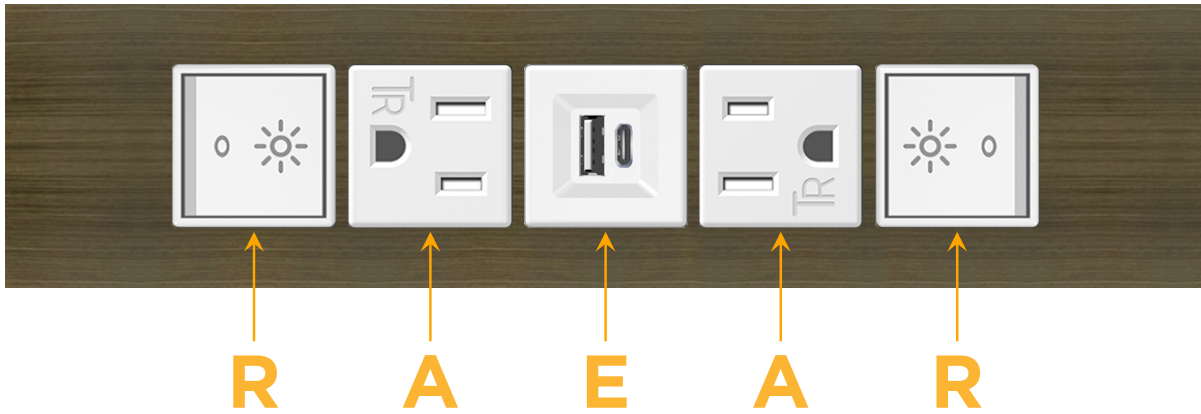

M-POWER-5T

AC POWER & DATA CONNECTIVITY SOLUTION

M-POWER-5TW-RAEAR-APATP

Distributed by

Mormax Company, Inc.

8 Westchester Plaza

Elmsford, NY 10523

914-699-0101

sales@mormax.com

mormax.com

Metro Light & Power's line of power & data solutions offers sophisticated design elements combined with greater ease of installation. Streamlined and low-profile, enhanced by side-exiting cords, our outlets advance the industry with their cutting edge look and feel. We believe flexibility is key, and we provide a variety of mounting options, including the ability to mount in limited spaces. Our outlets are available in many finishes and configurations, in addition to a custom color and finish capability for our clients.

Trim Plate Finish: **SPECIAL ANTIQUE BRONZE (ABS)**

Custom Finishes Available

M-POWER-5TW-RAEAR-APATP

Features:

Module/Port Options:

- **A** Tamper Resistant AC Receptacle
- **E** USB-A & USB-C (20W)
- **M** Double USB-A (Fast Charging Ports - 18W)
- **H** HDMI
- **6** CAT 6
- **12** RJ 12
- **X** Switched AC
- **Y** 3-Way Switch (Low Voltage)
- **V** USB-C (45W High Speed Charging Port)
- **S** USB-C (25W High Speed Charging Port)
- **R** Switched AC (Rocker Switch)
- **D** Dimmer Switch

Plug:

Supplied with Low Profile Flat 45° Angle 120 VAC Plug

Optional Standard Straight 120 VAC Plug

Optional Straight 120 VAC Pass-through Plug

- CLEAN, COMPACT DESIGN
- STREAMLINED
- LOW PROFILE
- SIDE-EXITING CORDS
- PLUG & PLAY
- 6' AC CORD & PLUG (FLAT PLUG STANDARD)
- CUSTOMIZABLE CONFIGURATIONS AND FINISHES
- UL LISTED FOR MOUNTING IN FURNITURE
- 15A