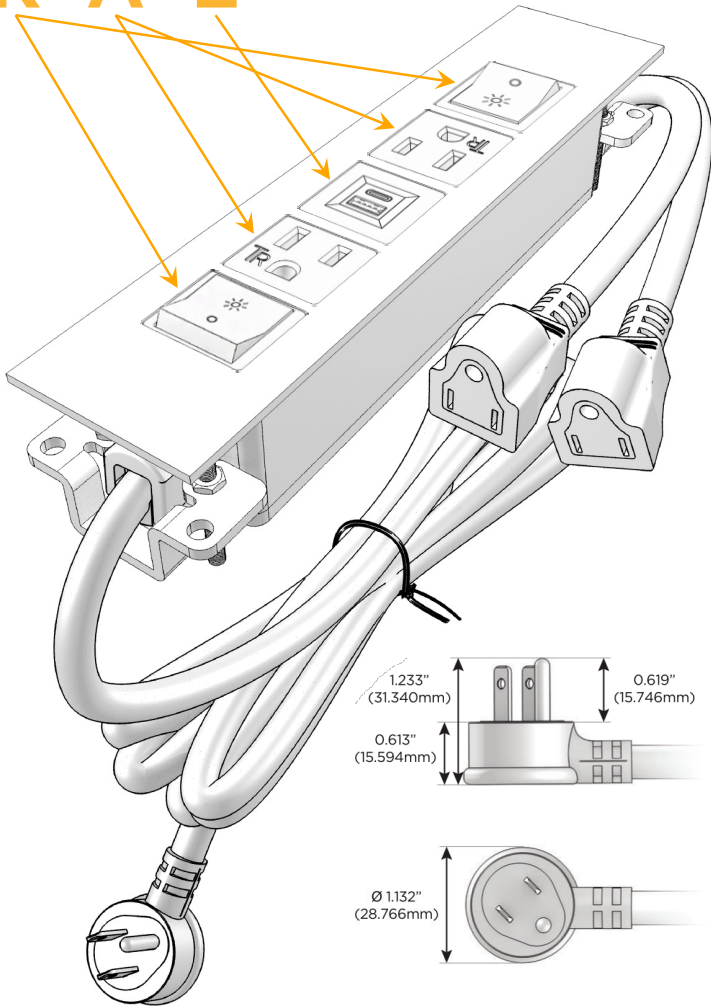

#### Module/Port Options:

- A** Tamper Resistant AC Receptacle
- E** USB-A & USB-C (20W)
- M** Double USB-A (Fast Charging Ports - 18W)
- H** HDMI
- 6** CAT 6
- 12** RJ 12
- X** Switched AC
- Y** 3-Way Switch (Low Voltage)
- V** USB-C (45W High Speed Charging Port)
- S** USB-C (25W High Speed Charging Port)
- R** Switched AC (Rocker Switch)
- D** Dimmer Switch

#### Plug:

Supplied with Low Profile Flat 45° Angle 120 VAC Plug

Optional Standard Straight 120 VAC Plug

Optional Straight 120 VAC Pass-through Plug

- CLEAN, COMPACT DESIGN
- STREAMLINED
- LOW PROFILE
- SIDE-EXITING CORDS
- PLUG & PLAY
- 6' AC CORD & PLUG (FLAT PLUG STANDARD)
- CUSTOMIZABLE CONFIGURATIONS AND FINISHES
- UL LISTED FOR MOUNTING IN FURNITURE
- 15A

## AC POWER & DATA CONNECTIVITY SOLUTION

M-POWER-5TW-RAEAR-APATP

Specs:

**Modules/Ports:**

- R** Switched AC (Rocker Switch)
- A** Tamper Resistant AC Receptacle
- E** USB-A & USB-C (20W)

**R A E**

Distributed by