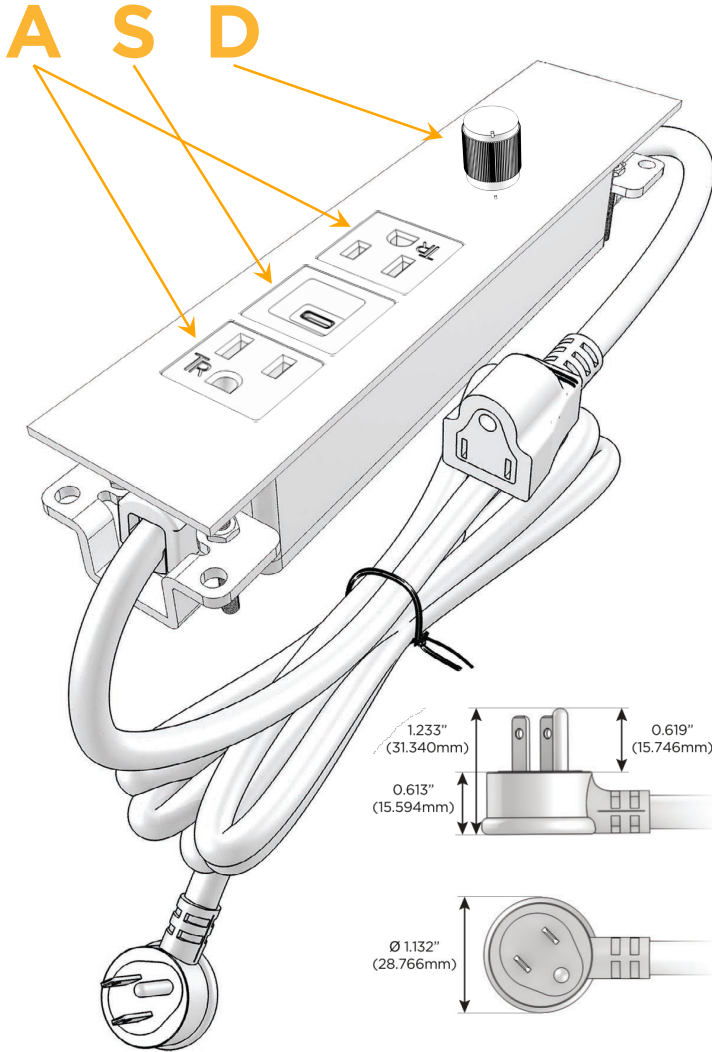

Trim Plate Finish: **GUNMETAL (ZINC/STEEL)**

Custom Finishes Available

M-POWER-5TW-ASAD-S3STP

Features:

**Module/Port Options:**

- A** Tamper Resistant AC Receptacle
- E** USB-A & USB-C (20W)
- M** Double USB-A (Fast Charging Ports - 18W)
- H** HDMI
- 6** CAT 6
- 12** RJ 12
- X** Switched AC
- Y** 3-Way Switch (Low Voltage)
- V** USB-C (45W High Speed Charging Port)
- S** USB-C (25W High Speed Charging Port)
- R** Switched AC (Rocker Switch)
- D** Dimmer Switch

**Plug:**

Supplied with Low Profile Flat 45° Angle 120 VAC Plug

Optional Standard Straight 120 VAC Plug

Optional Straight 120 VAC Pass-through Plug

- CLEAN, COMPACT DESIGN
- STREAMLINED
- LOW PROFILE
- SIDE-EXITING CORDS
- PLUG & PLAY
- 6' AC CORD & PLUG (FLAT PLUG STANDARD)
- CUSTOMIZABLE CONFIGURATIONS AND FINISHES
- ETL LISTED FOR MOUNTING IN FURNITURE
- 15A

## AC POWER & DATA CONNECTIVITY SOLUTION

M-POWER-5TW-ASAD-S3STP

Specs:

### Modules/Ports:

- A** Tamper Resistant AC Receptacle
- S** USB-C (25W High Speed Charging Port)
- D** Dimmer Switch

Distributed by

Mormax Company, Inc.

8 Westchester Plaza

Elmsford, NY 10523

914-699-0101