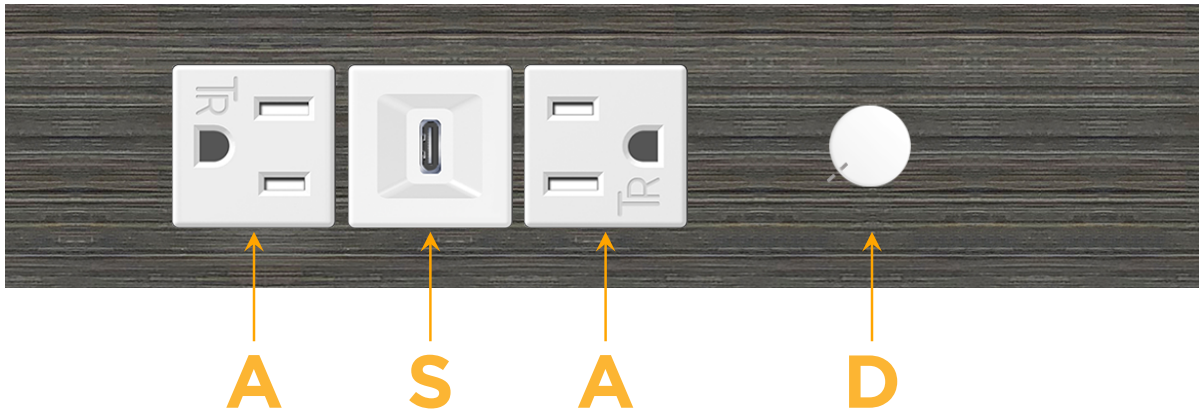

Trim Plate Finish: **GUNMETAL (ZINC/STEEL)**

Custom Finishes Available

M-POWER-5TW-ASAD-S3STP

Features:

**Module/Port Options:**

- A** Tamper Resistant AC Receptacle
- E** USB-A & USB-C (20W)
- M** Double USB-A (Fast Charging Ports - 18W)
- H** HDMI
- 6** CAT 6
- 12** RJ 12
- X** Switched AC
- Y** 3-Way Switch (Low Voltage)
- V** USB-C (45W High Speed Charging Port)
- S** USB-C (25W High Speed Charging Port)
- R** Switched AC (Rocker Switch)
- D** Dimmer Switch

**Plug:**

Supplied with Low Profile Flat 45° Angle 120 VAC Plug

Optional Standard Straight 120 VAC Plug

Optional Straight 120 VAC Pass-through Plug

- CLEAN, COMPACT DESIGN
- STREAMLINED
- LOW PROFILE
- SIDE-EXITING CORDS
- PLUG & PLAY
- 6' AC CORD & PLUG (FLAT PLUG STANDARD)
- CUSTOMIZABLE CONFIGURATIONS AND FINISHES
- ETL LISTED FOR MOUNTING IN FURNITURE
- 15A