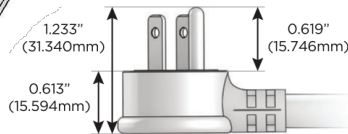

M-POWER-5T

AC POWER & DATA CONNECTIVITY SOLUTION

M-POWER-5TW-ASAD-S3STP

Specs:

Modules/Ports:

- **A** Tamper Resistant AC Receptacle
- **S** USB-C (25W High Speed Charging Port)
- **D** Dimmer Switch