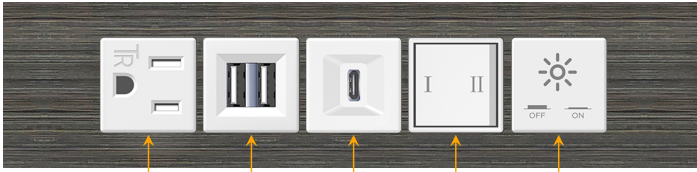

M-POWER-5T

AC POWER & DATA CONNECTIVITY SOLUTION

M-POWER-5TW-AMSYX-S3ATP(2)

Distributed by

Mormax Company, Inc.

8 Westchester Plaza

Elmsford, NY 10523

914-699-0101

sales@mormax.com

mormax.com

Metro Light & Power's line of power & data solutions offers sophisticated design elements combined with greater ease of installation. Streamlined and low-profile, enhanced by side-exiting cords, our outlets advance the industry with their cutting edge look and feel. We believe flexibility is key, and we provide a variety of mounting options, including the ability to mount in limited spaces. Our outlets are available in many finishes and configurations, in addition to a custom color and finish capability for our clients.

Trim Plate Finish: **GUNMETAL (ABS)**

Custom Finishes Available

M-POWER-5TW-AMSYX-S3ATP(2)

A M S Y X