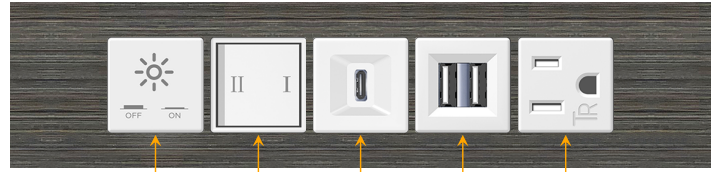

X Y S M A

Features:

Module/Port Options:

- **A** Tamper Resistant AC Receptacle
- **E** USB-A & USB-C (20W)
- **M** Double USB-A (Fast Charging Ports - 18W)
- **H** HDMI
- **6** CAT 6
- **12** RJ 12
- **X** Switched AC
- **Y** 3-Way Switch (Low Voltage)
- **V** USB-C (45W High Speed Charging Port)
- **S** USB-C (25W High Speed Charging Port)
- **R** Switched AC (Rocker Switch)
- **D** Dimmer Switch

Plug:

Supplied with Low Profile Flat 45° Angle 120 VAC Plug

Optional Standard Straight 120 VAC Plug

Optional Straight 120 VAC Pass-through Plug

- CLEAN, COMPACT DESIGN
- STREAMLINED
- LOW PROFILE
- SIDE-EXITING CORDS
- PLUG & PLAY
- 6' AC CORD & PLUG (FLAT PLUG STANDARD)
- CUSTOMIZABLE CONFIGURATIONS AND FINISHES
- UL LISTED FOR MOUNTING IN FURNITURE
- 15A

UL LISTED AND APPROVED FOR USE ONLY WITH METRO LIGHT & POWER'S UL LISTED LEDS & CLASS 2 UL LISTED LED DRIVERS