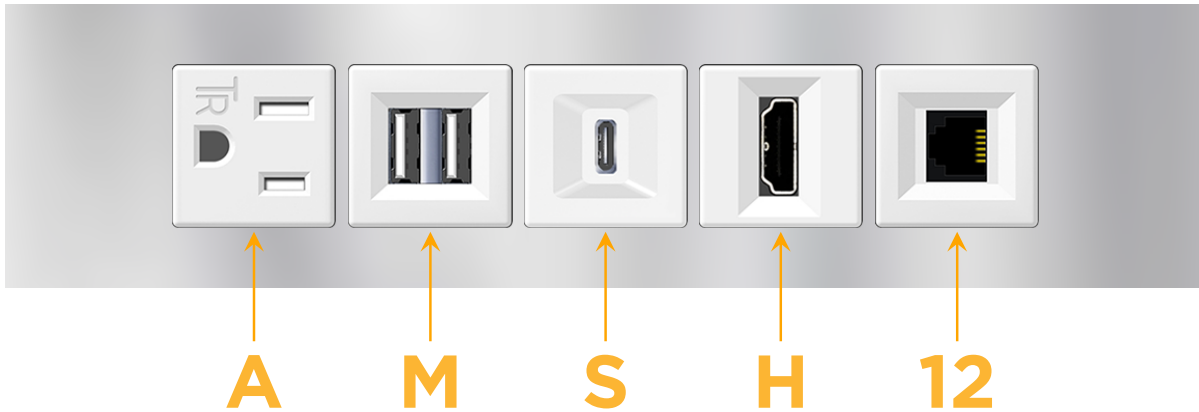

M-POWER-5T

AC POWER & DATA CONNECTIVITY SOLUTION

M-POWER-5TW-AMSH12-SS8TP

Distributed by

Mormax Company, Inc.

8 Westchester Plaza

Elmsford, NY 10523

914-699-0101

sales@mormax.com

mormax.com

Metro Light & Power's line of power & data solutions offers sophisticated design elements combined with greater ease of installation. Streamlined and low-profile, enhanced by side-exiting cords, our outlets advance the industry with their cutting edge look and feel. We believe flexibility is key, and we provide a variety of mounting options, including the ability to mount in limited spaces. Our outlets are available in many finishes and configurations, in addition to a custom color and finish capability for our clients.

Trim Plate Finish: **STAINLESS STEEL MIRROR FINISH**

Custom Finishes Available

M-POWER-5TW-AMSH12-SS8TP

Features:

Module/Port Options:

- **A** Tamper Resistant AC Receptacle
- **E** USB-A & USB-C (20W)
- **M** Double USB-A (Fast Charging Ports - 18W)
- **H** HDMI
- **6** CAT 6
- **12** RJ 12
- **X** Switched AC
- **Y** 3-Way Switch (Low Voltage)
- **V** USB-C (45W High Speed Charging Port)
- **S** USB-C (25W High Speed Charging Port)
- **R** Switched AC (Rocker Switch)
- **D** Dimmer Switch

Plug:

Supplied with Low Profile Flat 45° Angle 120 VAC Plug

Optional Standard Straight 120 VAC Plug

Optional Straight 120 VAC Pass-through Plug

- CLEAN, COMPACT DESIGN
- STREAMLINED
- LOW PROFILE
- SIDE-EXITING CORDS
- PLUG & PLAY
- 6' AC CORD & PLUG (FLAT PLUG STANDARD)
- CUSTOMIZABLE CONFIGURATIONS AND FINISHES
- UL LISTED FOR MOUNTING IN FURNITURE
- 15A