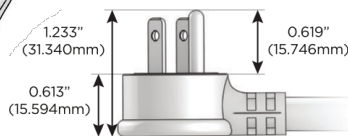

M-POWER-5T

AC POWER & DATA CONNECTIVITY SOLUTION

M-POWER-5TW-AMSH12-SS8TP

Specs:

Modules/Ports:

- **A** Tamper Resistant AC Receptacle
- **M** Double USB-A (Fast Charging Ports - 18W)
- **S** USB-C (25W High Speed Charging Port)
- **H** HDMI
- **12** RJ 12

A M S H 12