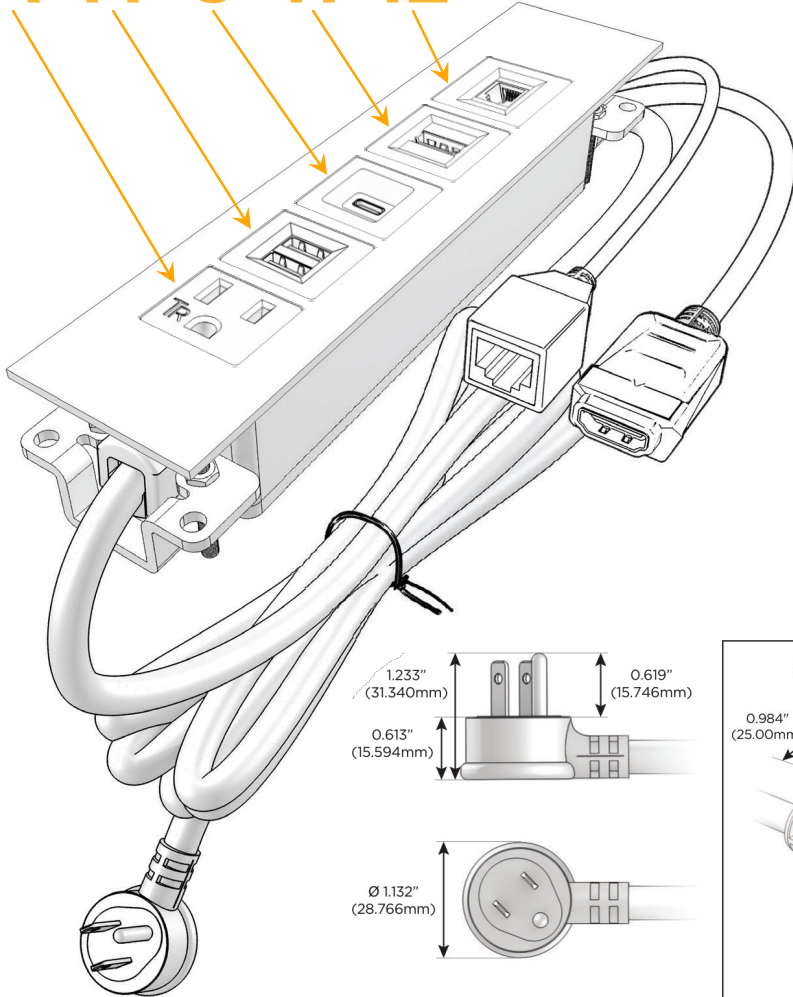

M-POWER-5T

AC POWER & DATA CONNECTIVITY SOLUTION

M-POWER-5TW-AMSH12-SS8TP

Specs:

Modules/Ports:

- **A** Tamper Resistant AC Receptacle
- **M** Double USB-A (Fast Charging Ports - 18W)
- **S** USB-C (25W High Speed Charging Port)
- **H** HDMI
- **12** RJ 12

A M S H 12