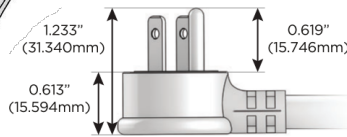

M-POWER-5T

AC POWER & DATA CONNECTIVITY SOLUTION

M-POWER-5TW-AMSH12-SS4TP

Specs:

Modules/Ports:

- **A** Tamper Resistant AC Receptacle
- **M** Double USB-A (Fast Charging Ports - 18W)
- **S** USB-C (25W High Speed Charging Port)
- **H** HDMI
- **12** RJ 12

A M S H 12