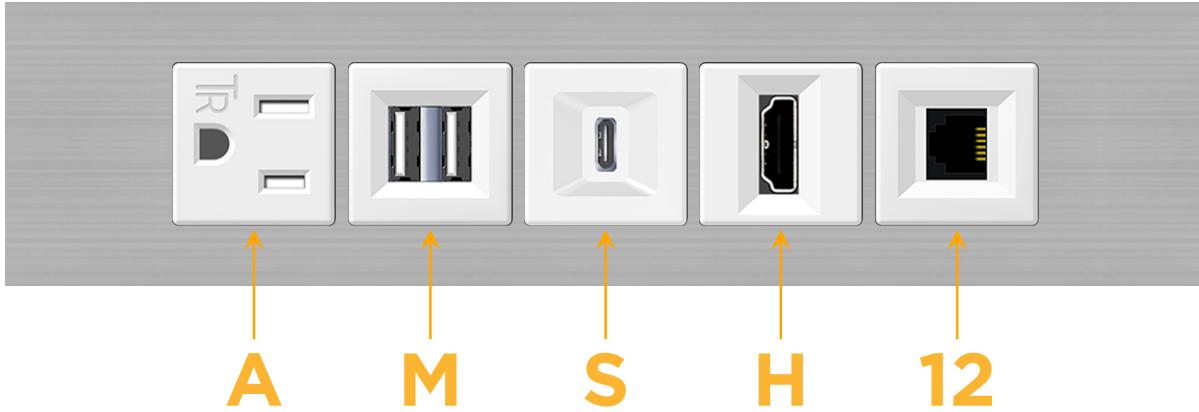

M-POWER-5T

AC POWER & DATA CONNECTIVITY SOLUTION

M-POWER-5TW-AMSH12-SS4TP

Distributed by

Mormax Company, Inc.

8 Westchester Plaza

Elmsford, NY 10523

914-699-0101

sales@mormax.com

mormax.com

Metro Light & Power's line of power & data solutions offers sophisticated design elements combined with greater ease of installation. Streamlined and low-profile, enhanced by side-exiting cords, our outlets advance the industry with their cutting edge look and feel. We believe flexibility is key, and we provide a variety of mounting options, including the ability to mount in limited spaces. Our outlets are available in many finishes and configurations, in addition to a custom color and finish capability for our clients.

Trim Plate Finish: **STAINLESS STEEL BRUSHED**

Custom Finishes Available

M-POWER-5TW-AMSH12-SS4TP

Features:

Module/Port Options:

- **A** Tamper Resistant AC Receptacle
- **E** USB-A & USB-C (20W)
- **M** Double USB-A (Fast Charging Ports - 18W)
- **H** HDMI
- **6** CAT 6
- **12** RJ 12
- **X** Switched AC
- **Y** 3-Way Switch (Low Voltage)
- **V** USB-C (45W High Speed Charging Port)
- **S** USB-C (25W High Speed Charging Port)
- **R** Switched AC (Rocker Switch)
- **D** Dimmer Switch

Plug:

Supplied with Low Profile Flat 45° Angle 120 VAC Plug

Optional Standard Straight 120 VAC Plug

Optional Straight 120 VAC Pass-through Plug

- CLEAN, COMPACT DESIGN
- STREAMLINED
- LOW PROFILE
- SIDE-EXITING CORDS
- PLUG & PLAY
- 6' AC CORD & PLUG (FLAT PLUG STANDARD)
- CUSTOMIZABLE CONFIGURATIONS AND FINISHES
- UL LISTED FOR MOUNTING IN FURNITURE
- 15A