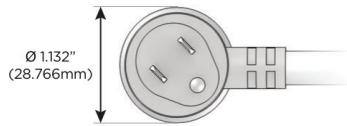

M-POWER-5T

AC POWER & DATA CONNECTIVITY SOLUTION

M-POWER-5TW-AMSH12-SS4TP

Specs:

Modules/Ports:

- **A** Tamper Resistant AC Receptacle
- **M** Double USB-A (Fast Charging Ports - 18W)
- **S** USB-C (25W High Speed Charging Port)
- **H** HDMI
- **12** RJ 12

A M S H 12