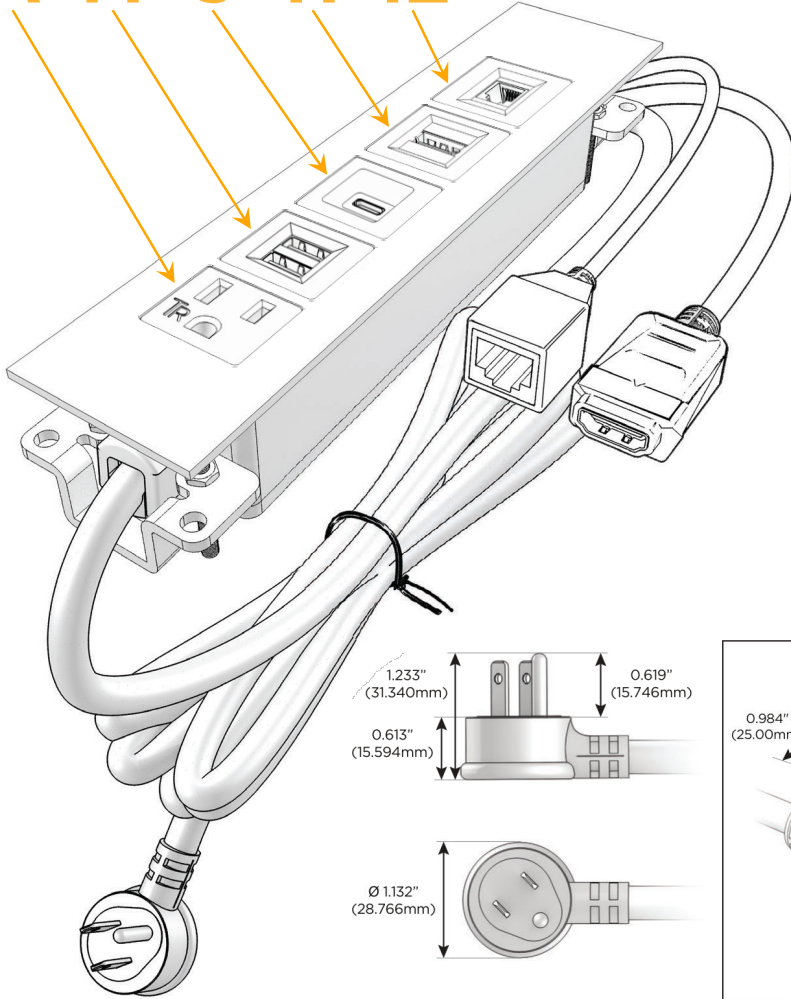

M-POWER-5T

AC POWER & DATA CONNECTIVITY SOLUTION

M-POWER-5TW-AMSH12-SS4TP

Specs:

Modules/Ports:

- **A** Tamper Resistant AC Receptacle
- **M** Double USB-A (Fast Charging Ports - 18W)
- **S** USB-C (25W High Speed Charging Port)
- **H** HDMI
- **12** RJ 12

A M S H 12