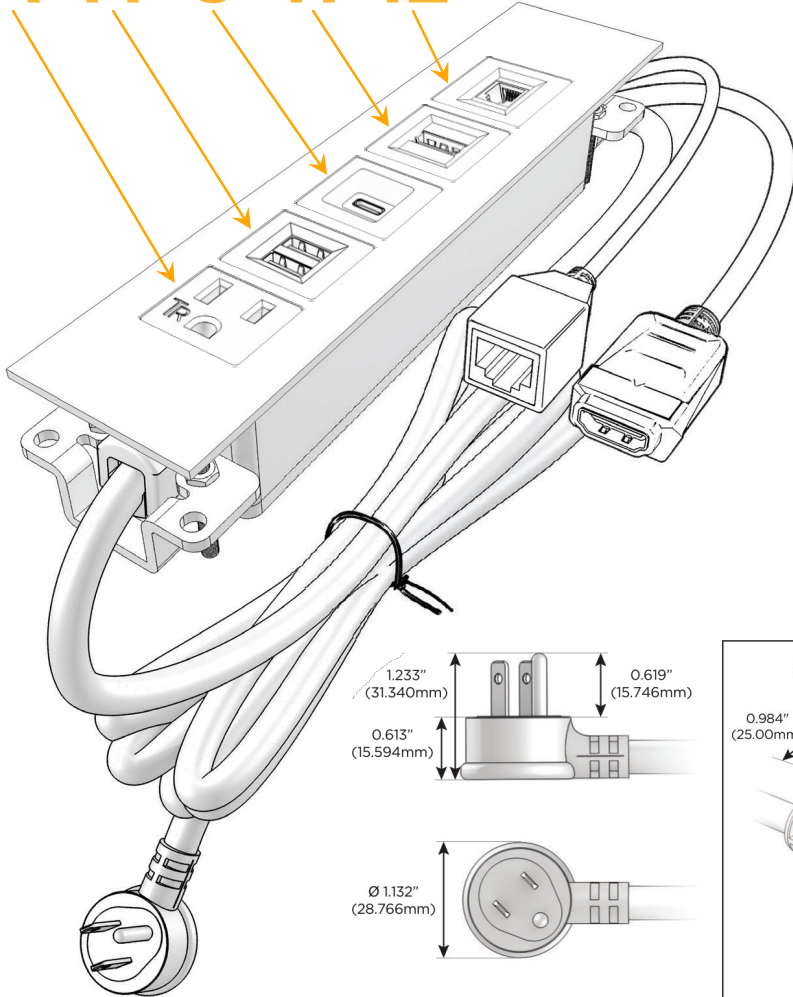

M-POWER-5T

AC POWER & DATA CONNECTIVITY SOLUTION

M-POWER-5TW-AMSH12-S3ATP

Specs:

Modules/Ports:

- **A** Tamper Resistant AC Receptacle
- **M** Double USB-A (Fast Charging Ports - 18W)
- **S** USB-C (25W High Speed Charging Port)
- **H** HDMI
- **12** RJ 12

A M S H 12