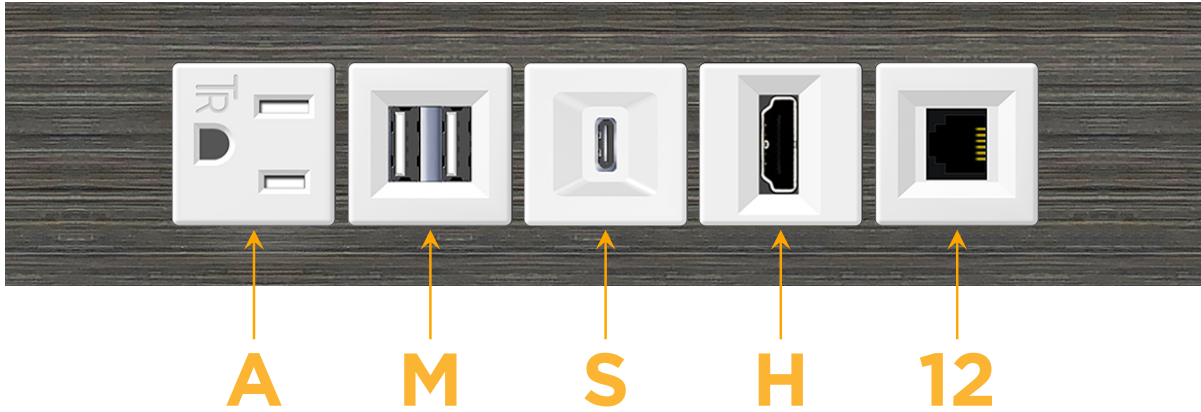

M-POWER-5T

AC POWER & DATA CONNECTIVITY SOLUTION

M-POWER-5TW-AMSH12-S3ATP

Distributed by

Mormax Company, Inc.

8 Westchester Plaza

Elmsford, NY 10523

914-699-0101

sales@mormax.com

mormax.com

Metro Light & Power's line of power & data solutions offers sophisticated design elements combined with greater ease of installation. Streamlined and low-profile, enhanced by side-exiting cords, our outlets advance the industry with their cutting edge look and feel. We believe flexibility is key, and we provide a variety of mounting options, including the ability to mount in limited spaces. Our outlets are available in many finishes and configurations, in addition to a custom color and finish capability for our clients.

Trim Plate Finish: **GUNMETAL (ABS)**

Custom Finishes Available

M-POWER-5TW-AMSH12-S3ATP

Features:

Module/Port Options:

- **A** Tamper Resistant AC Receptacle
- **E** USB-A & USB-C (20W)
- **M** Double USB-A (Fast Charging Ports - 18W)
- **H** HDMI
- **6** CAT 6
- **12** RJ 12
- **X** Switched AC
- **Y** 3-Way Switch (Low Voltage)
- **V** USB-C (45W High Speed Charging Port)
- **S** USB-C (25W High Speed Charging Port)
- **R** Switched AC (Rocker Switch)
- **D** Dimmer Switch

Plug:

Supplied with Low Profile Flat 45° Angle 120 VAC Plug

Optional Standard Straight 120 VAC Plug

Optional Straight 120 VAC Pass-through Plug

- CLEAN, COMPACT DESIGN
- STREAMLINED
- LOW PROFILE
- SIDE-EXITING CORDS
- PLUG & PLAY
- 6' AC CORD & PLUG (FLAT PLUG STANDARD)
- CUSTOMIZABLE CONFIGURATIONS AND FINISHES
- UL LISTED FOR MOUNTING IN FURNITURE
- 15A