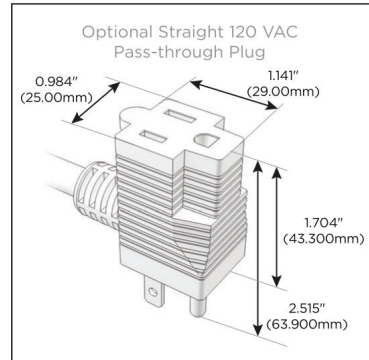

M-POWER-5T

AC POWER & DATA CONNECTIVITY SOLUTION

M-POWER-5TW-AMSH12-S3ATP

Specs:

Modules/Ports:

- **A** Tamper Resistant AC Receptacle
- **M** Double USB-A (Fast Charging Ports - 18W)
- **S** USB-C (25W High Speed Charging Port)
- **H** HDMI
- **12** RJ 12

A M S H 12