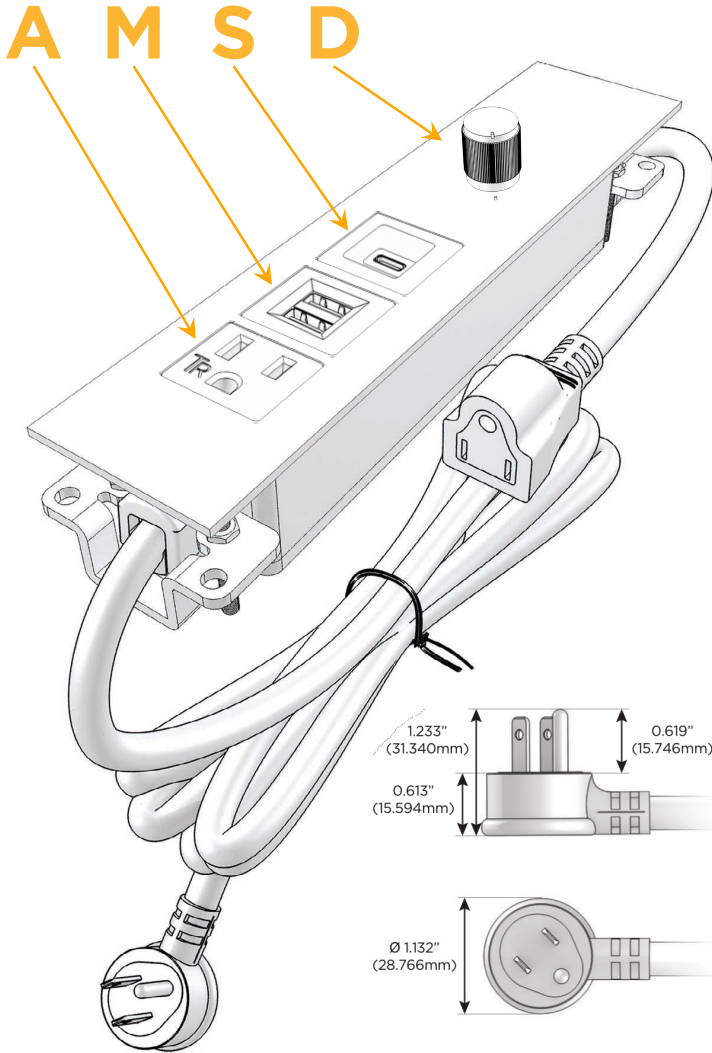

##### Module/Port Options:

- A** Tamper Resistant AC Receptacle
- E** USB-A & USB-C (20W)
- M** Double USB-A (Fast Charging Ports - 18W)
- H** HDMI
- 6** CAT 6
- 12** RJ 12
- X** Switched AC
- Y** 3-Way Switch (Low Voltage)
- V** USB-C (45W High Speed Charging Port)
- S** USB-C (25W High Speed Charging Port)
- R** Switched AC (Rocker Switch)
- D** Dimmer Switch

##### Plug:

Supplied with Low Profile Flat 45° Angle 120 VAC Plug

Optional Standard Straight 120 VAC Plug

Optional Straight 120 VAC Pass-through Plug

- CLEAN, COMPACT DESIGN
- STREAMLINED
- LOW PROFILE
- SIDE-EXITING CORDS
- PLUG & PLAY
- 6' AC CORD & PLUG (FLAT PLUG STANDARD)
- CUSTOMIZABLE CONFIGURATIONS AND FINISHES
- ETL LISTED FOR MOUNTING IN FURNITURE
- 15A

## AC POWER & DATA CONNECTIVITY SOLUTION

M-POWER-5TW-AMSD-SS8TP

Specs:

### Modules/Ports:

- A** Tamper Resistant AC Receptacle
- M** Double USB-A (Fast Charging Ports - 18W)
- S** USB-C (25W High Speed Charging Port)
- D** Dimmer Switch

TOP

Distributed by

Mormax Company, Inc.