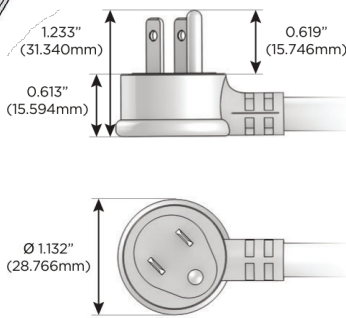

M-POWER-5T

AC POWER & DATA CONNECTIVITY SOLUTION

M-POWER-5TW-AMSD-SS8TP

Specs:

Modules/Ports:

- **A** Tamper Resistant AC Receptacle
- **M** Double USB-A (Fast Charging Ports - 18W)
- **S** USB-C (25W High Speed Charging Port)
- **D** Dimmer Switch