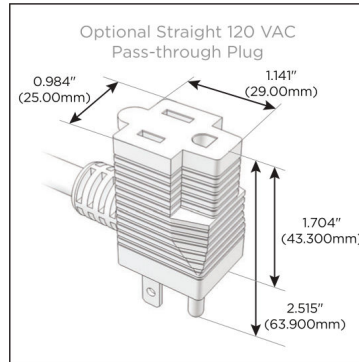

M-POWER-5T

AC POWER & DATA CONNECTIVITY SOLUTION

M-POWER-5TW-AMSD-SS8TP

Specs:

Modules/Ports:

- **A** Tamper Resistant AC Receptacle
- **M** Double USB-A (Fast Charging Ports - 18W)
- **S** USB-C (25W High Speed Charging Port)
- **D** Dimmer Switch