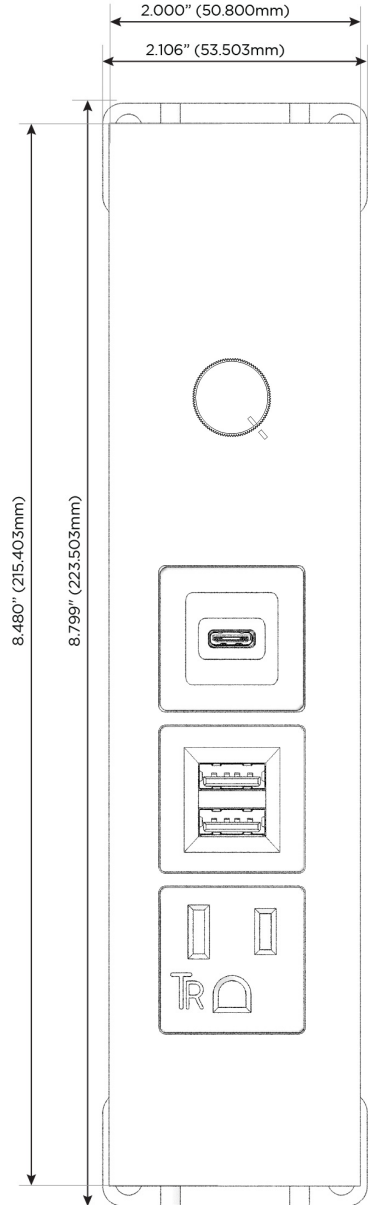

##### Module/Port Options:

- A** Tamper Resistant AC Receptacle
- E** USB-A & USB-C (20W)
- M** Double USB-A (Fast Charging Ports - 18W)
- H** HDMI
- 6** CAT 6
- 12** RJ 12
- X** Switched AC
- Y** 3-Way Switch (Low Voltage)
- V** USB-C (45W High Speed Charging Port)
- S** USB-C (25W High Speed Charging Port)
- R** Switched AC (Rocker Switch)
- D** Dimmer Switch

##### Plug:

Supplied with Low Profile Flat 45° Angle 120 VAC Plug

Optional Standard Straight 120 VAC Plug

Optional Straight 120 VAC Pass-through Plug

- CLEAN, COMPACT DESIGN
- STREAMLINED
- LOW PROFILE
- SIDE-EXITING CORDS
- PLUG & PLAY
- 6' AC CORD & PLUG (FLAT PLUG STANDARD)
- CUSTOMIZABLE CONFIGURATIONS AND FINISHES
- ETL LISTED FOR MOUNTING IN FURNITURE
- 15A

## AC POWER & DATA CONNECTIVITY SOLUTION

M-POWER-5TW-AMSD-SS8TP

Specs:

### Modules/Ports:

- A** Tamper Resistant AC Receptacle
- M** Double USB-A (Fast Charging Ports - 18W)
- S** USB-C (25W High Speed Charging Port)
- D** Dimmer Switch

TOP

Distributed by

Mormax Company, Inc.