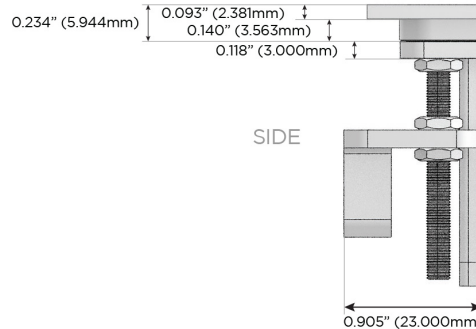

M-POWER-5T

AC POWER & DATA CONNECTIVITY SOLUTION

M-POWER-5TW-AMSD-SS8TP

Specs:

Modules/Ports:

- **A** Tamper Resistant AC Receptacle
- **M** Double USB-A (Fast Charging Ports - 18W)
- **S** USB-C (25W High Speed Charging Port)
- **D** Dimmer Switch

TOP

Distributed by

Mormax Company, Inc.

8 Westchester Plaza

Elmsford, NY 10523

914-699-0101

sales@mormax.com

mormax.com