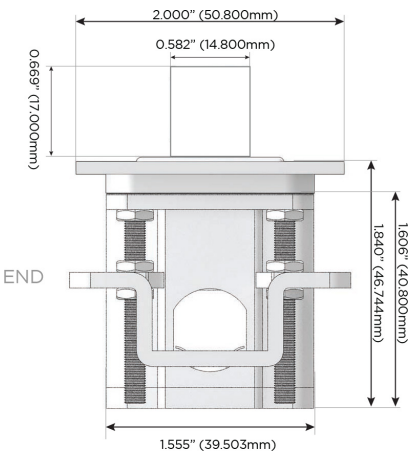

##### Plug:

Supplied with Low Profile Flat 45° Angle 120 VAC Plug

Optional Standard Straight 120 VAC Plug

Optional Straight 120 VAC Pass-through Plug

- CLEAN, COMPACT DESIGN
- STREAMLINED
- LOW PROFILE
- SIDE-EXITING CORDS
- PLUG & PLAY
- 6' AC CORD & PLUG (FLAT PLUG STANDARD)
- CUSTOMIZABLE CONFIGURATIONS AND FINISHES
- ETL LISTED FOR MOUNTING IN FURNITURE
- 15A

## AC POWER & DATA CONNECTIVITY SOLUTION

M-POWER-5TW-AMSD-SS8TP

Specs:

### Modules/Ports:

- A** Tamper Resistant AC Receptacle
- M** Double USB-A (Fast Charging Ports - 18W)
- S** USB-C (25W High Speed Charging Port)
- D** Dimmer Switch

TOP

Distributed by

Mormax Company, Inc.