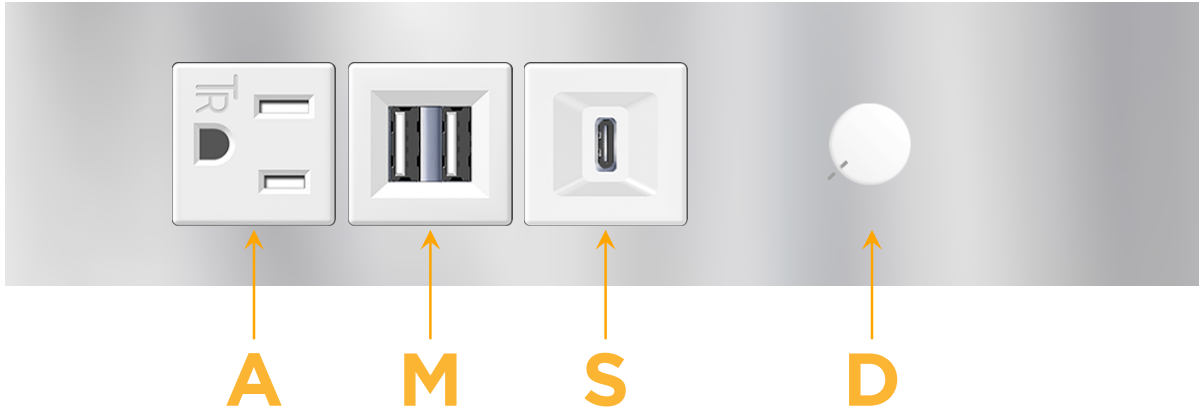

M-POWER-5T

AC POWER & DATA CONNECTIVITY SOLUTION

M-POWER-5TW-AMSD-SS8TP

Distributed by

Mormax Company, Inc.

8 Westchester Plaza

Elmsford, NY 10523

914-699-0101

sales@mormax.com

mormax.com

Metro Light & Power's line of power & data solutions offers sophisticated design elements combined with greater ease of installation. Streamlined and low-profile, enhanced by side-exiting cords, our outlets advance the industry with their cutting edge look and feel. We believe flexibility is key, and we provide a variety of mounting options, including the ability to mount in limited spaces. Our outlets are available in many finishes and configurations, in addition to a custom color and finish capability for our clients.

Trim Plate Finish: **STAINLESS STEEL MIRROR FINISH**

Custom Finishes Available

M-POWER-5TW-AMSD-SS8TP

Features:

Module/Port Options:

- **A** Tamper Resistant AC Receptacle
- **E** USB-A & USB-C (20W)
- **M** Double USB-A (Fast Charging Ports - 18W)
- **H** HDMI
- **6** CAT 6
- **12** RJ 12
- **X** Switched AC
- **Y** 3-Way Switch (Low Voltage)
- **V** USB-C (45W High Speed Charging Port)
- **S** USB-C (25W High Speed Charging Port)
- **R** Switched AC (Rocker Switch)
- **D** Dimmer Switch

Plug:

Supplied with Low Profile Flat 45° Angle 120 VAC Plug

Optional Standard Straight 120 VAC Plug

Optional Straight 120 VAC Pass-through Plug

- CLEAN, COMPACT DESIGN
- STREAMLINED
- LOW PROFILE
- SIDE-EXITING CORDS
- PLUG & PLAY
- 6' AC CORD & PLUG (FLAT PLUG STANDARD)
- CUSTOMIZABLE CONFIGURATIONS AND FINISHES
- ETL LISTED FOR MOUNTING IN FURNITURE
- 15A