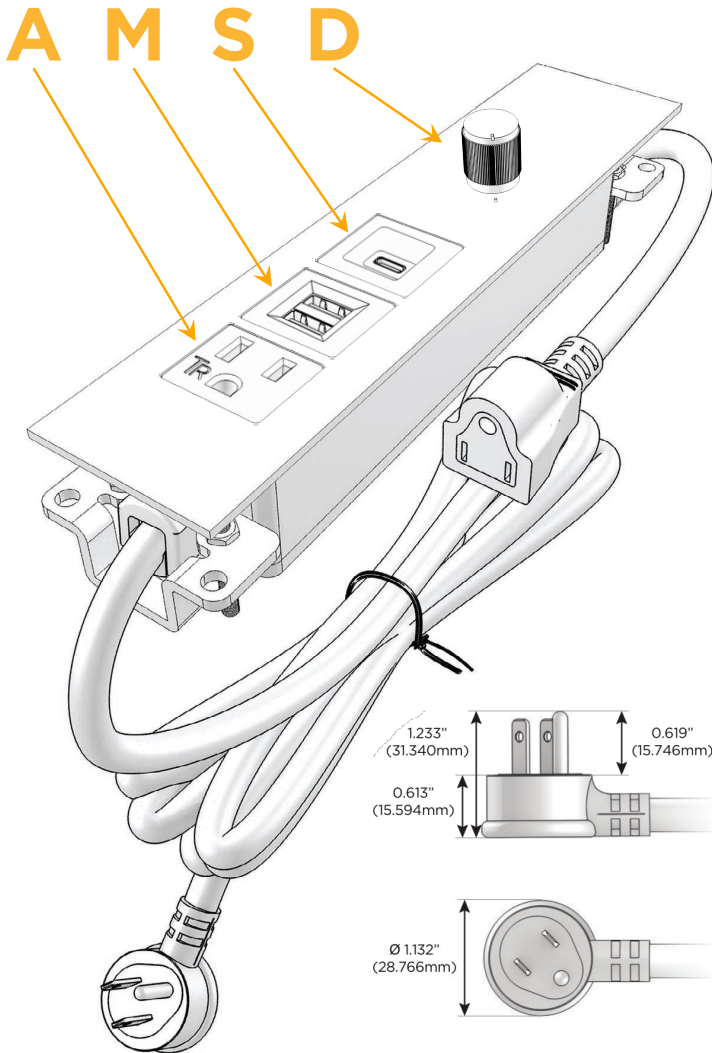

Trim Plate Finish: **CHAMPAGNE (ZINC/STEEL)**

Custom Finishes Available

M-POWER-5TW-AMSD-CHSTP

Features:

Module/Port Options:

- A** Tamper Resistant AC Receptacle
- E** USB-A & USB-C (20W)
- M** Double USB-A (Fast Charging Ports - 18W)
- H** HDMI
- 6** CAT 6
- 12** RJ 12
- X** Switched AC
- Y** 3-Way Switch (Low Voltage)
- V** USB-C (45W High Speed Charging Port)
- S** USB-C (25W High Speed Charging Port)
- R** Switched AC (Rocker Switch)
- D** Dimmer Switch

Plug:

Supplied with Low Profile Flat 45° Angle 120 VAC Plug

Optional Standard Straight 120 VAC Plug

Optional Straight 120 VAC Pass-through Plug

- CLEAN, COMPACT DESIGN
- STREAMLINED
- LOW PROFILE
- SIDE-EXITING CORDS
- PLUG & PLAY
- 6' AC CORD & PLUG (FLAT PLUG STANDARD)
- CUSTOMIZABLE CONFIGURATIONS AND FINISHES
- ETL LISTED FOR MOUNTING IN FURNITURE
- 15A

M-POWER-5T

AC POWER & DATA CONNECTIVITY SOLUTION

M-POWER-5TW-AMSD-CHSTP

Specs:

Modules/Ports:

- A** Tamper Resistant AC Receptacle
- M** Double USB-A (Fast Charging Ports - 18W)
- S** USB-C (25W High Speed Charging Port)
- D** Dimmer Switch