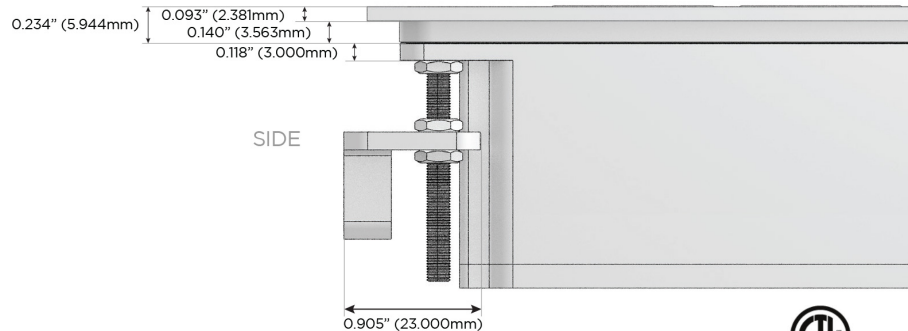

M-POWER-5T

AC POWER & DATA CONNECTIVITY SOLUTION

M-POWER-5TW-AMSD-CHSTP

Specs:

Modules/Ports:

- **A** Tamper Resistant AC Receptacle
- **M** Double USB-A (Fast Charging Ports - 18W)
- **S** USB-C (25W High Speed Charging Port)
- **D** Dimmer Switch

TOP

Distributed by

Mormax Company, Inc.

8 Westchester Plaza

Elmsford, NY 10523

914-699-0101

sales@mormax.com

mormax.com