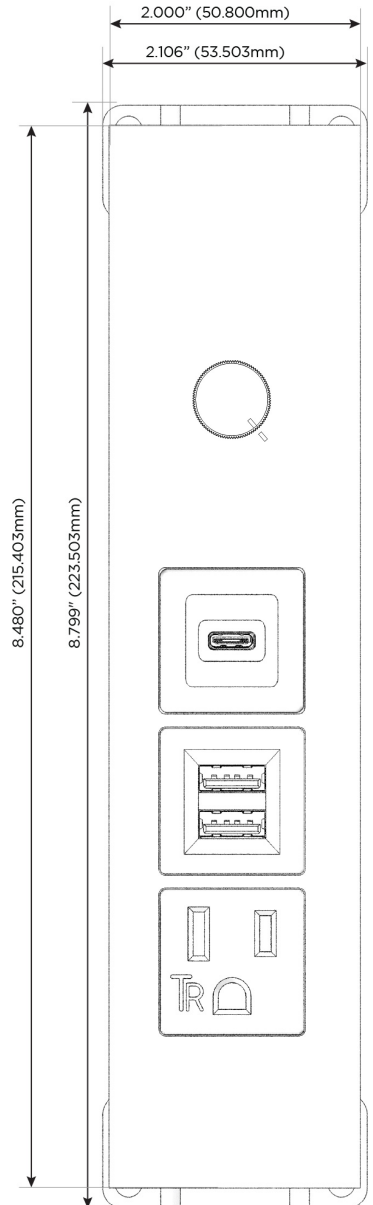

M-POWER-5T

AC POWER & DATA CONNECTIVITY SOLUTION

M-POWER-5TW-AMSD-CHSTP

Specs:

Modules/Ports:

- **A** Tamper Resistant AC Receptacle
- **M** Double USB-A (Fast Charging Ports - 18W)
- **S** USB-C (25W High Speed Charging Port)
- **D** Dimmer Switch

TOP

Distributed by

Mormax Company, Inc.

8 Westchester Plaza

Elmsford, NY 10523

914-699-0101

sales@mormax.com

mormax.com