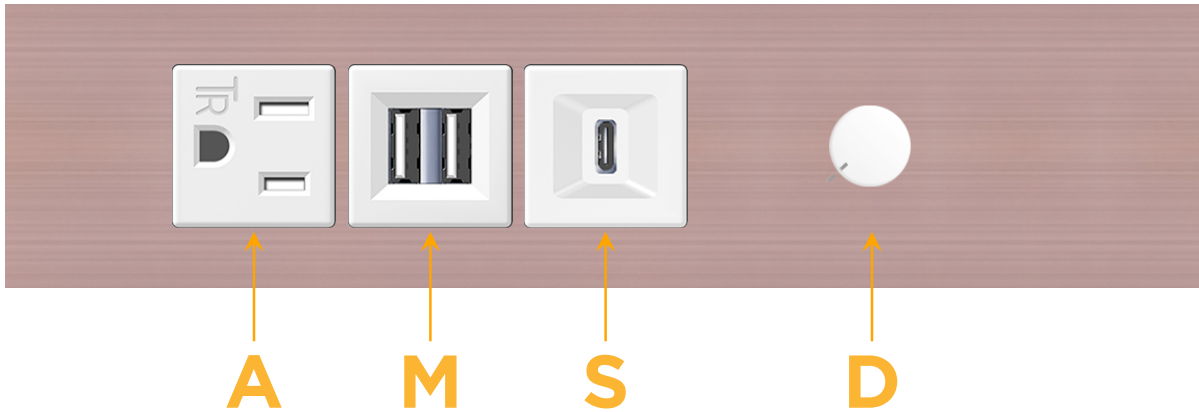

Trim Plate Finish: **CHAMPAGNE (ZINC/STEEL)**

Custom Finishes Available

M-POWER-5TW-AMSD-CHSTP

Features:

Module/Port Options:

- A** Tamper Resistant AC Receptacle
- E** USB-A & USB-C (20W)
- M** Double USB-A (Fast Charging Ports - 18W)
- H** HDMI
- 6** CAT 6
- 12** RJ 12
- X** Switched AC
- Y** 3-Way Switch (Low Voltage)
- V** USB-C (45W High Speed Charging Port)
- S** USB-C (25W High Speed Charging Port)
- R** Switched AC (Rocker Switch)
- D** Dimmer Switch

Plug:

Supplied with Low Profile Flat 45° Angle 120 VAC Plug

Optional Standard Straight 120 VAC Plug

Optional Straight 120 VAC Pass-through Plug

- CLEAN, COMPACT DESIGN
- STREAMLINED
- LOW PROFILE
- SIDE-EXITING CORDS
- PLUG & PLAY
- 6' AC CORD & PLUG (FLAT PLUG STANDARD)
- CUSTOMIZABLE CONFIGURATIONS AND FINISHES
- ETL LISTED FOR MOUNTING IN FURNITURE
- 15A

M-POWER-5T

AC POWER & DATA CONNECTIVITY SOLUTION

M-POWER-5TW-AMSD-CHSTP

Specs:

Modules/Ports:

- A** Tamper Resistant AC Receptacle
- M** Double USB-A (Fast Charging Ports - 18W)
- S** USB-C (25W High Speed Charging Port)
- D** Dimmer Switch