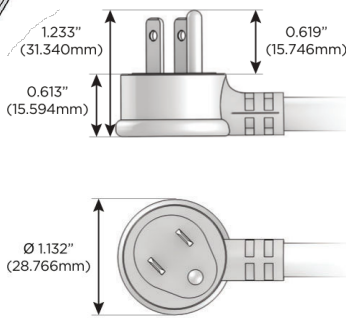

Trim Plate Finish: **CHAMPAGNE (ZINC/STEEL)**

Custom Finishes Available

M-POWER-5TW-AMSD-CHSTP

Features:

Module/Port Options:

- A** Tamper Resistant AC Receptacle
- E** USB-A & USB-C (20W)
- M** Double USB-A (Fast Charging Ports - 18W)
- H** HDMI
- 6** CAT 6
- 12** RJ 12
- X** Switched AC
- Y** 3-Way Switch (Low Voltage)
- V** USB-C (45W High Speed Charging Port)
- S** USB-C (25W High Speed Charging Port)
- R** Switched AC (Rocker Switch)
- D** Dimmer Switch

Plug:

Supplied with Low Profile Flat 45° Angle 120 VAC Plug

Optional Standard Straight 120 VAC Plug

Optional Straight 120 VAC Pass-through Plug

- CLEAN, COMPACT DESIGN
- STREAMLINED
- LOW PROFILE
- SIDE-EXITING CORDS
- PLUG & PLAY
- 6' AC CORD & PLUG (FLAT PLUG STANDARD)
- CUSTOMIZABLE CONFIGURATIONS AND FINISHES
- ETL LISTED FOR MOUNTING IN FURNITURE
- 15A

M-POWER-5T

AC POWER & DATA CONNECTIVITY SOLUTION

M-POWER-5TW-AMSD-CHSTP

Specs:

Modules/Ports:

- A** Tamper Resistant AC Receptacle
- M** Double USB-A (Fast Charging Ports - 18W)
- S** USB-C (25W High Speed Charging Port)
- D** Dimmer Switch