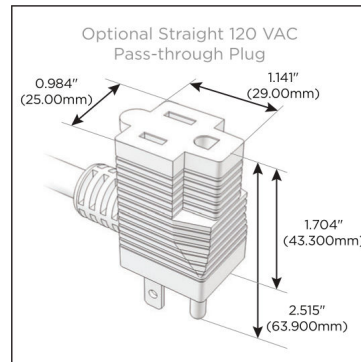

Plug:

Supplied with Low Profile Flat 45° Angle 120 VAC Plug

Optional Standard Straight 120 VAC Plug

Optional Straight 120 VAC Pass-through Plug

- CLEAN, COMPACT DESIGN
- STREAMLINED
- LOW PROFILE
- SIDE-EXITING CORDS
- PLUG & PLAY
- 6' AC CORD & PLUG (FLAT PLUG STANDARD)
- CUSTOMIZABLE CONFIGURATIONS AND FINISHES
- ETL LISTED FOR MOUNTING IN FURNITURE
- 15A

M-POWER-5T

AC POWER & DATA CONNECTIVITY SOLUTION

M-POWER-5TW-AMSD-CHSTP

Specs:

Modules/Ports:

- A** Tamper Resistant AC Receptacle
- M** Double USB-A (Fast Charging Ports - 18W)
- S** USB-C (25W High Speed Charging Port)
- D** Dimmer Switch