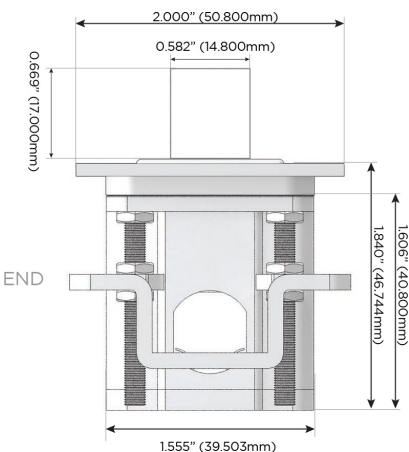

M-POWER-5T

AC POWER & DATA CONNECTIVITY SOLUTION

M-POWER-5TW-AMSD-CHSTP

Specs:

Modules/Ports:

- **A** Tamper Resistant AC Receptacle
- **M** Double USB-A (Fast Charging Ports - 18W)
- **S** USB-C (25W High Speed Charging Port)
- **D** Dimmer Switch

TOP

Distributed by

Mormax Company, Inc.

8 Westchester Plaza

Elmsford, NY 10523

914-699-0101

sales@mormax.com

mormax.com