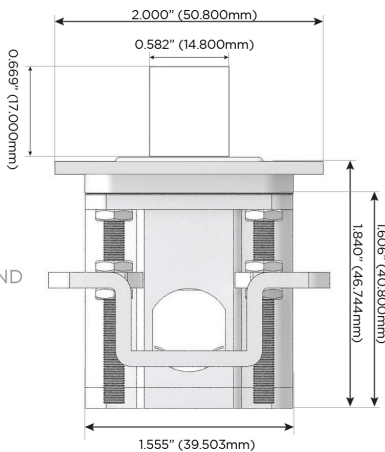

### Plug:

Supplied with Low Profile Flat 45° Angle 120 VAC Plug

Optional Standard Straight 120 VAC Plug

Optional Straight 120 VAC Pass-through Plug

- CLEAN, COMPACT DESIGN
- STREAMLINED
- LOW PROFILE
- SIDE-EXITING CORDS
- PLUG & PLAY
- 6' AC CORD & PLUG (FLAT PLUG STANDARD)
- CUSTOMIZABLE CONFIGURATIONS AND FINISHES
- ETL LISTED FOR MOUNTING IN FURNITURE
- 15A

## AC POWER & DATA CONNECTIVITY SOLUTION

M-POWER-5TW-AMSD-BSTP

Specs:

### Modules/Ports:

- A** Tamper Resistant AC Receptacle
- M** Double USB-A (Fast Charging Ports - 18W)
- S** USB-C (25W High Speed Charging Port)
- D** Dimmer Switch

TOP

Distributed by

Mormax Company, Inc.