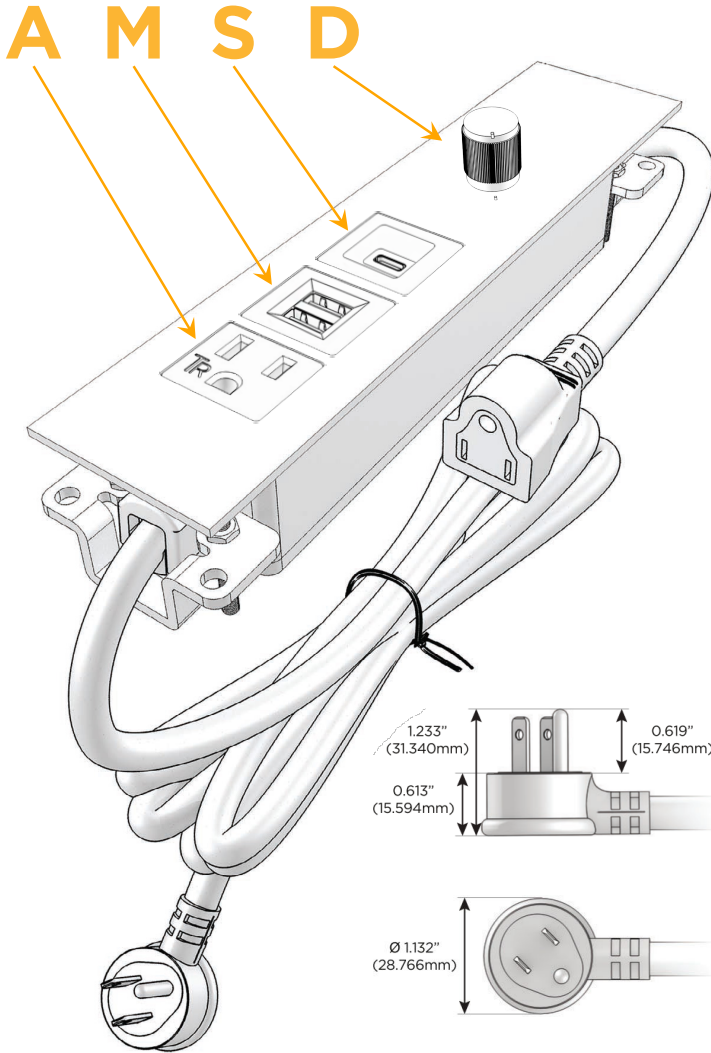

### Module/Port Options:

- A** Tamper Resistant AC Receptacle
- E** USB-A & USB-C (20W)
- M** Double USB-A (Fast Charging Ports - 18W)
- H** HDMI
- 6** CAT 6
- 12** RJ 12
- X** Switched AC
- Y** 3-Way Switch (Low Voltage)
- V** USB-C (45W High Speed Charging Port)
- S** USB-C (25W High Speed Charging Port)
- R** Switched AC (Rocker Switch)
- D** Dimmer Switch

### Plug:

Supplied with Low Profile Flat 45° Angle 120 VAC Plug

Optional Standard Straight 120 VAC Plug

Optional Straight 120 VAC Pass-through Plug

- CLEAN, COMPACT DESIGN
- STREAMLINED
- LOW PROFILE
- SIDE-EXITING CORDS
- PLUG & PLAY
- 6' AC CORD & PLUG (FLAT PLUG STANDARD)
- CUSTOMIZABLE CONFIGURATIONS AND FINISHES
- ETL LISTED FOR MOUNTING IN FURNITURE
- 15A

## AC POWER & DATA CONNECTIVITY SOLUTION

M-POWER-5TW-AMSD-BSTP

Specs:

### Modules/Ports:

- A** Tamper Resistant AC Receptacle
- M** Double USB-A (Fast Charging Ports - 18W)
- S** USB-C (25W High Speed Charging Port)
- D** Dimmer Switch

TOP

Distributed by

Mormax Company, Inc.