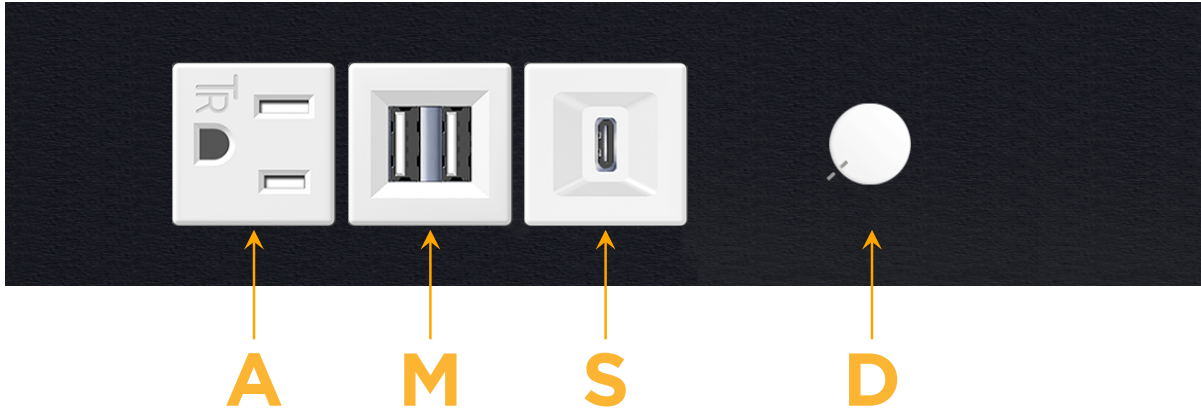

M-POWER-5T

AC POWER & DATA CONNECTIVITY SOLUTION

M-POWER-5TW-AMSD-BSTP

Distributed by

Mormax Company, Inc.

8 Westchester Plaza

Elmsford, NY 10523

914-699-0101

sales@mormax.com

mormax.com

Metro Light & Power's line of power & data solutions offers sophisticated design elements combined with greater ease of installation. Streamlined and low-profile, enhanced by side-exiting cords, our outlets advance the industry with their cutting edge look and feel. We believe flexibility is key, and we provide a variety of mounting options, including the ability to mount in limited spaces. Our outlets are available in many finishes and configurations, in addition to a custom color and finish capability for our clients.

Trim Plate Finish: **BLACK (ZINC/STEEL)**

Custom Finishes Available

M-POWER-5TW-AMSD-BSTP

Features:

Module/Port Options:

- **A** Tamper Resistant AC Receptacle
- **E** USB-A & USB-C (20W)
- **M** Double USB-A (Fast Charging Ports - 18W)
- **H** HDMI
- **6** CAT 6
- **12** RJ 12
- **X** Switched AC
- **Y** 3-Way Switch (Low Voltage)
- **V** USB-C (45W High Speed Charging Port)
- **S** USB-C (25W High Speed Charging Port)
- **R** Switched AC (Rocker Switch)
- **D** Dimmer Switch

Plug:

Supplied with Low Profile Flat 45° Angle 120 VAC Plug

Optional Standard Straight 120 VAC Plug

Optional Straight 120 VAC Pass-through Plug

- CLEAN, COMPACT DESIGN
- STREAMLINED
- LOW PROFILE
- SIDE-EXITING CORDS
- PLUG & PLAY
- 6' AC CORD & PLUG (FLAT PLUG STANDARD)
- CUSTOMIZABLE CONFIGURATIONS AND FINISHES
- ETL LISTED FOR MOUNTING IN FURNITURE
- 15A