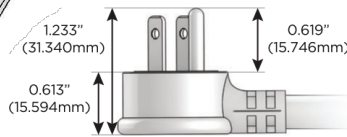

M-POWER-5T

AC POWER & DATA CONNECTIVITY SOLUTION

M-POWER-5TW-AMSD-BSTP

Specs:

Modules/Ports:

- **A** Tamper Resistant AC Receptacle
- **M** Double USB-A (Fast Charging Ports - 18W)
- **S** USB-C (25W High Speed Charging Port)
- **D** Dimmer Switch