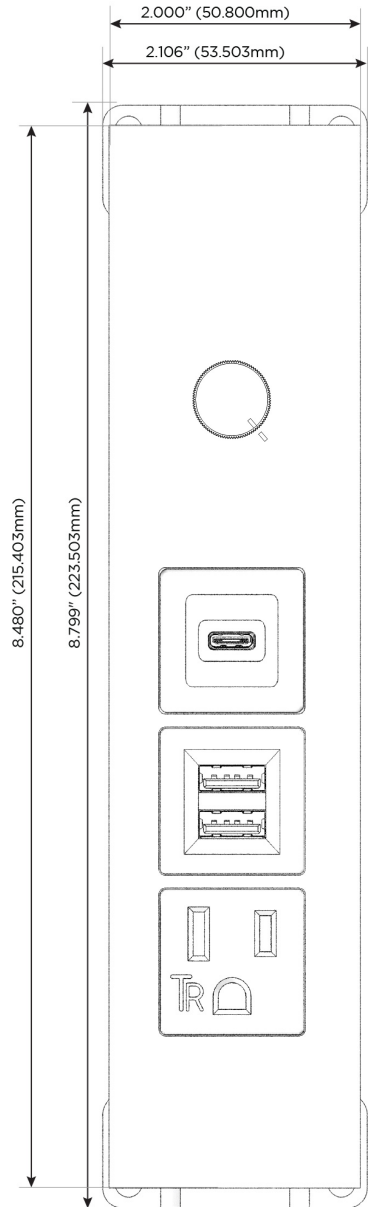

### Module/Port Options:

- A** Tamper Resistant AC Receptacle
- E** USB-A & USB-C (20W)
- M** Double USB-A (Fast Charging Ports - 18W)
- H** HDMI
- 6** CAT 6
- 12** RJ 12
- X** Switched AC
- Y** 3-Way Switch (Low Voltage)
- V** USB-C (45W High Speed Charging Port)
- S** USB-C (25W High Speed Charging Port)
- R** Switched AC (Rocker Switch)
- D** Dimmer Switch

### Plug:

Supplied with Low Profile Flat 45° Angle 120 VAC Plug

Optional Standard Straight 120 VAC Plug

Optional Straight 120 VAC Pass-through Plug

- CLEAN, COMPACT DESIGN
- STREAMLINED
- LOW PROFILE
- SIDE-EXITING CORDS
- PLUG & PLAY
- 6' AC CORD & PLUG (FLAT PLUG STANDARD)
- CUSTOMIZABLE CONFIGURATIONS AND FINISHES
- ETL LISTED FOR MOUNTING IN FURNITURE
- 15A

## AC POWER & DATA CONNECTIVITY SOLUTION

M-POWER-5TW-AMSD-BSTP

Specs:

### Modules/Ports:

- A** Tamper Resistant AC Receptacle
- M** Double USB-A (Fast Charging Ports - 18W)
- S** USB-C (25W High Speed Charging Port)
- D** Dimmer Switch

TOP

Distributed by

Mormax Company, Inc.