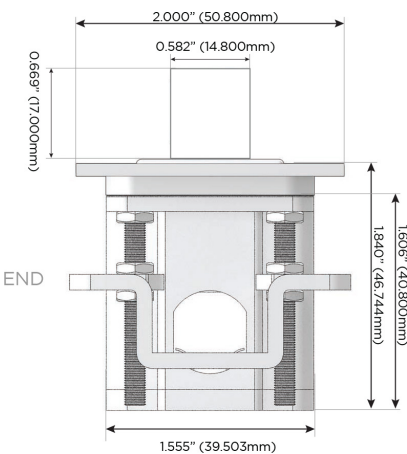

M-POWER-5T

AC POWER & DATA CONNECTIVITY SOLUTION

M-POWER-5TW-AMSD-BRASP

Specs:

Modules/Ports:

- **A** Tamper Resistant AC Receptacle
- **M** Double USB-A (Fast Charging Ports - 18W)
- **S** USB-C (25W High Speed Charging Port)
- **D** Dimmer Switch

TOP

Distributed by

Mormax Company, Inc.

8 Westchester Plaza

Elmsford, NY 10523

914-699-0101

sales@mormax.com

mormax.com