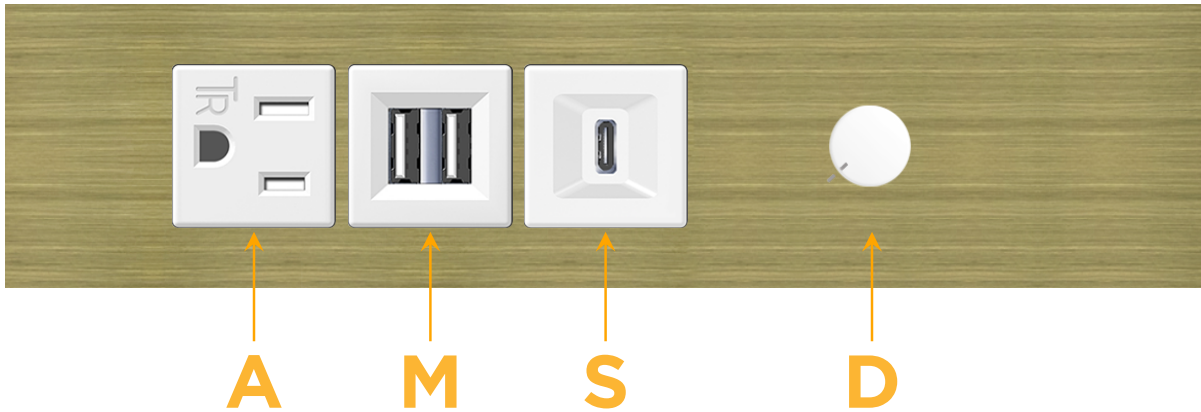

Trim Plate Finish: **BRASS ANTIQUED (ZINC/STEEL)**

Custom Finishes Available

M-POWER-5TW-AMSD-BRASP

Features:

Module/Port Options:

- A** Tamper Resistant AC Receptacle
- E** USB-A & USB-C (20W)
- M** Double USB-A (Fast Charging Ports - 18W)
- H** HDMI
- 6** CAT 6
- 12** RJ 12
- X** Switched AC
- Y** 3-Way Switch (Low Voltage)
- V** USB-C (45W High Speed Charging Port)
- S** USB-C (25W High Speed Charging Port)
- R** Switched AC (Rocker Switch)
- D** Dimmer Switch

Plug:

Supplied with Low Profile Flat 45° Angle 120 VAC Plug

Optional Standard Straight 120 VAC Plug

Optional Straight 120 VAC Pass-through Plug

- CLEAN, COMPACT DESIGN
- STREAMLINED
- LOW PROFILE
- SIDE-EXITING CORDS
- PLUG & PLAY
- 6' AC CORD & PLUG (FLAT PLUG STANDARD)
- CUSTOMIZABLE CONFIGURATIONS AND FINISHES
- ETL LISTED FOR MOUNTING IN FURNITURE
- 15A

M-POWER-5T

AC POWER & DATA CONNECTIVITY SOLUTION

M-POWER-5TW-AMSD-BRASP

Specs:

Modules/Ports:

- A** Tamper Resistant AC Receptacle
- M** Double USB-A (Fast Charging Ports - 18W)
- S** USB-C (25W High Speed Charging Port)
- D** Dimmer Switch