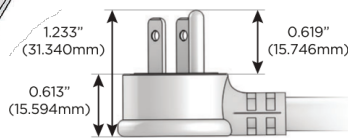

Plug:

Supplied with Low Profile Flat 45° Angle 120 VAC Plug

Optional Standard Straight 120 VAC Plug

Optional Straight 120 VAC Pass-through Plug

- CLEAN, COMPACT DESIGN
- STREAMLINED
- LOW PROFILE
- SIDE-EXITING CORDS
- PLUG & PLAY
- 6' AC CORD & PLUG (FLAT PLUG STANDARD)
- CUSTOMIZABLE CONFIGURATIONS AND FINISHES
- ETL LISTED FOR MOUNTING IN FURNITURE
- 15A

M-POWER-5T

AC POWER & DATA CONNECTIVITY SOLUTION

M-POWER-5TW-AMSD-BRASP

Specs:

Modules/Ports:

- A** Tamper Resistant AC Receptacle
- M** Double USB-A (Fast Charging Ports - 18W)
- S** USB-C (25W High Speed Charging Port)
- D** Dimmer Switch