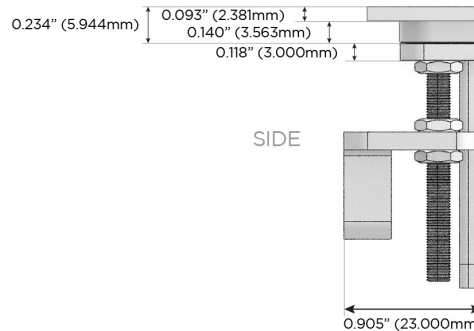

M-POWER-5T

AC POWER & DATA CONNECTIVITY SOLUTION

M-POWER-5TW-AMSD-BRASP

Specs:

Modules/Ports:

- **A** Tamper Resistant AC Receptacle
- **M** Double USB-A (Fast Charging Ports - 18W)
- **S** USB-C (25W High Speed Charging Port)
- **D** Dimmer Switch

TOP

Distributed by

Mormax Company, Inc.

8 Westchester Plaza

Elmsford, NY 10523

914-699-0101

sales@mormax.com

mormax.com