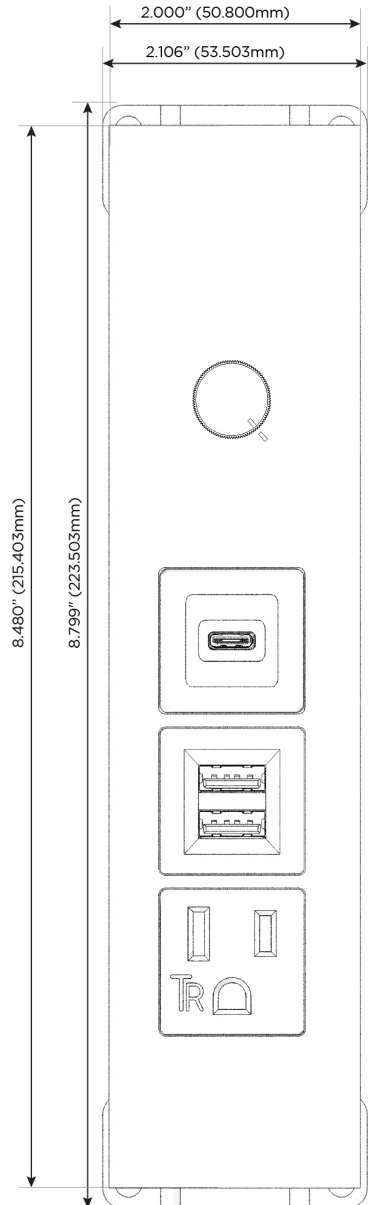

M-POWER-5T

AC POWER & DATA CONNECTIVITY SOLUTION

M-POWER-5TW-AMSD-BRASP

Specs:

Modules/Ports:

- **A** Tamper Resistant AC Receptacle
- **M** Double USB-A (Fast Charging Ports - 18W)
- **S** USB-C (25W High Speed Charging Port)
- **D** Dimmer Switch

TOP

Distributed by

Mormax Company, Inc.

8 Westchester Plaza

Elmsford, NY 10523

914-699-0101

sales@mormax.com

mormax.com