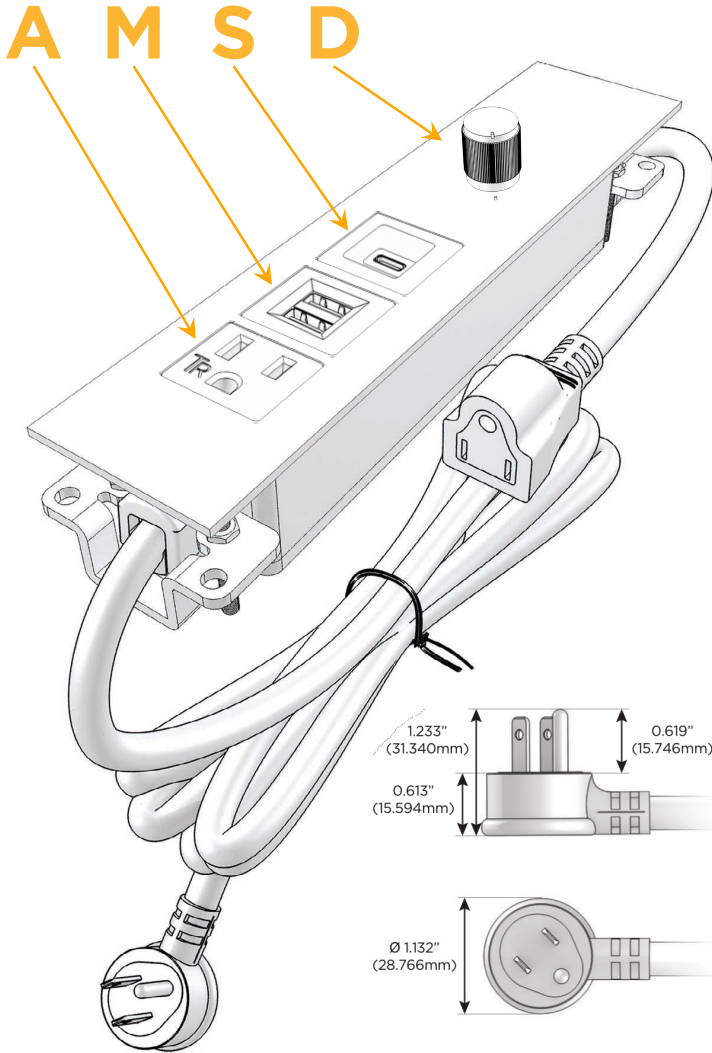

Trim Plate Finish: **BRASS ANTIQUED (ZINC/STEEL)**

Custom Finishes Available

M-POWER-5TW-AMSD-BRASP

Features:

Module/Port Options:

- A** Tamper Resistant AC Receptacle
- E** USB-A & USB-C (20W)
- M** Double USB-A (Fast Charging Ports - 18W)
- H** HDMI
- 6** CAT 6
- 12** RJ 12
- X** Switched AC
- Y** 3-Way Switch (Low Voltage)
- V** USB-C (45W High Speed Charging Port)
- S** USB-C (25W High Speed Charging Port)
- R** Switched AC (Rocker Switch)
- D** Dimmer Switch

Plug:

Supplied with Low Profile Flat 45° Angle 120 VAC Plug

Optional Standard Straight 120 VAC Plug

Optional Straight 120 VAC Pass-through Plug

- CLEAN, COMPACT DESIGN
- STREAMLINED
- LOW PROFILE
- SIDE-EXITING CORDS
- PLUG & PLAY
- 6' AC CORD & PLUG (FLAT PLUG STANDARD)
- CUSTOMIZABLE CONFIGURATIONS AND FINISHES
- ETL LISTED FOR MOUNTING IN FURNITURE
- 15A

M-POWER-5T

AC POWER & DATA CONNECTIVITY SOLUTION

M-POWER-5TW-AMSD-BRASP

Specs:

Modules/Ports:

- A** Tamper Resistant AC Receptacle
- M** Double USB-A (Fast Charging Ports - 18W)
- S** USB-C (25W High Speed Charging Port)
- D** Dimmer Switch