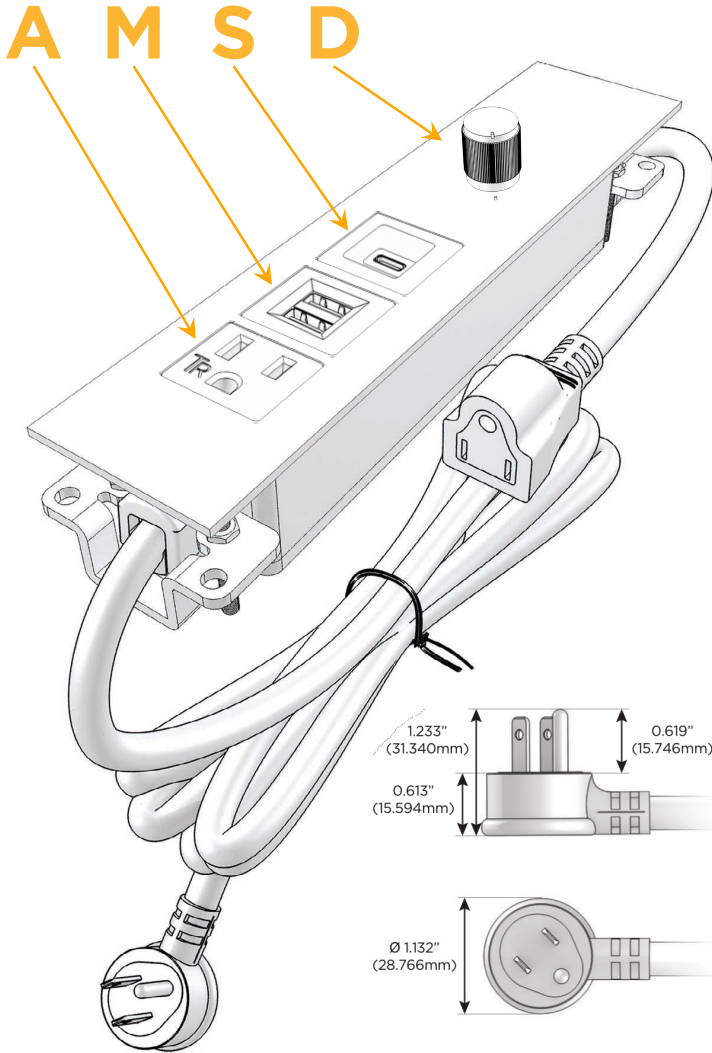

### Module/Port Options:

- A** Tamper Resistant AC Receptacle
- E** USB-A & USB-C (20W)
- M** Double USB-A (Fast Charging Ports - 18W)
- H** HDMI
- 6** CAT 6
- 12** RJ 12
- X** Switched AC
- Y** 3-Way Switch (Low Voltage)
- V** USB-C (45W High Speed Charging Port)
- S** USB-C (25W High Speed Charging Port)
- R** Switched AC (Rocker Switch)
- D** Dimmer Switch

### Plug:

Supplied with Low Profile Flat 45° Angle 120 VAC Plug

Optional Standard Straight 120 VAC Plug

Optional Straight 120 VAC Pass-through Plug

- CLEAN, COMPACT DESIGN
- STREAMLINED
- LOW PROFILE
- SIDE-EXITING CORDS
- PLUG & PLAY
- 6' AC CORD & PLUG (FLAT PLUG STANDARD)
- CUSTOMIZABLE CONFIGURATIONS AND FINISHES
- ETL LISTED FOR MOUNTING IN FURNITURE
- 15A

## AC POWER & DATA CONNECTIVITY SOLUTION

M-POWER-5TW-AMSD-BR4TP

Specs:

### Modules/Ports:

- A** Tamper Resistant AC Receptacle
- M** Double USB-A (Fast Charging Ports - 18W)
- S** USB-C (25W High Speed Charging Port)
- D** Dimmer Switch

TOP

Distributed by

Mormax Company, Inc.