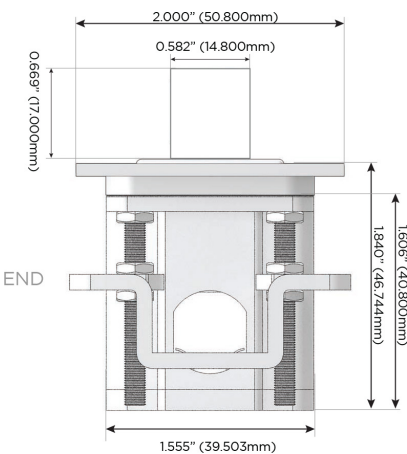

### Plug:

Supplied with Low Profile Flat 45° Angle 120 VAC Plug

Optional Standard Straight 120 VAC Plug

Optional Straight 120 VAC Pass-through Plug

- CLEAN, COMPACT DESIGN
- STREAMLINED
- LOW PROFILE
- SIDE-EXITING CORDS
- PLUG & PLAY
- 6' AC CORD & PLUG (FLAT PLUG STANDARD)
- CUSTOMIZABLE CONFIGURATIONS AND FINISHES
- ETL LISTED FOR MOUNTING IN FURNITURE
- 15A

## AC POWER & DATA CONNECTIVITY SOLUTION

M-POWER-5TW-AMSD-BR4TP

Specs:

### Modules/Ports:

- A** Tamper Resistant AC Receptacle
- M** Double USB-A (Fast Charging Ports - 18W)
- S** USB-C (25W High Speed Charging Port)
- D** Dimmer Switch

TOP

Distributed by

Mormax Company, Inc.