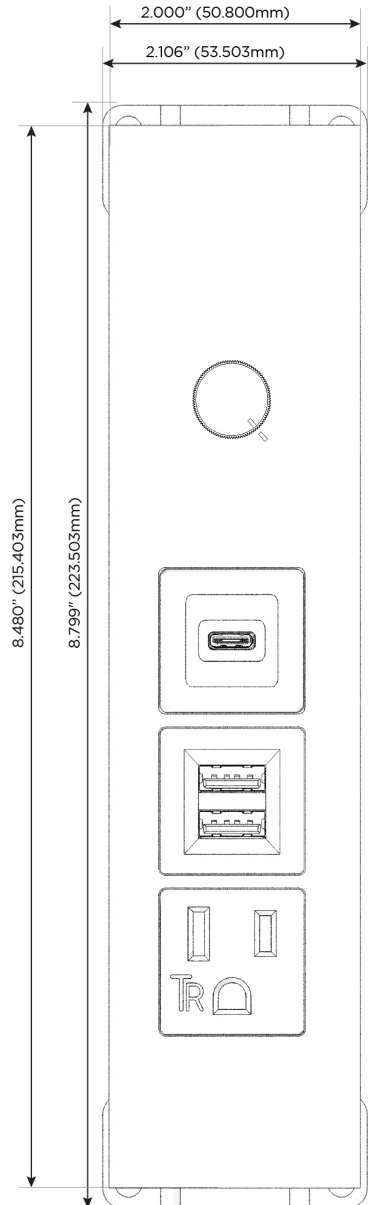

### Module/Port Options:

- A** Tamper Resistant AC Receptacle
- E** USB-A & USB-C (20W)
- M** Double USB-A (Fast Charging Ports - 18W)
- H** HDMI
- 6** CAT 6
- 12** RJ 12
- X** Switched AC
- Y** 3-Way Switch (Low Voltage)
- V** USB-C (45W High Speed Charging Port)
- S** USB-C (25W High Speed Charging Port)
- R** Switched AC (Rocker Switch)
- D** Dimmer Switch

### Plug:

Supplied with Low Profile Flat 45° Angle 120 VAC Plug

Optional Standard Straight 120 VAC Plug

Optional Straight 120 VAC Pass-through Plug

- CLEAN, COMPACT DESIGN
- STREAMLINED
- LOW PROFILE
- SIDE-EXITING CORDS
- PLUG & PLAY
- 6' AC CORD & PLUG (FLAT PLUG STANDARD)
- CUSTOMIZABLE CONFIGURATIONS AND FINISHES
- ETL LISTED FOR MOUNTING IN FURNITURE
- 15A

## AC POWER & DATA CONNECTIVITY SOLUTION

M-POWER-5TW-AMSD-BR4TP

Specs:

### Modules/Ports:

- A** Tamper Resistant AC Receptacle
- M** Double USB-A (Fast Charging Ports - 18W)
- S** USB-C (25W High Speed Charging Port)
- D** Dimmer Switch

TOP

Distributed by

Mormax Company, Inc.