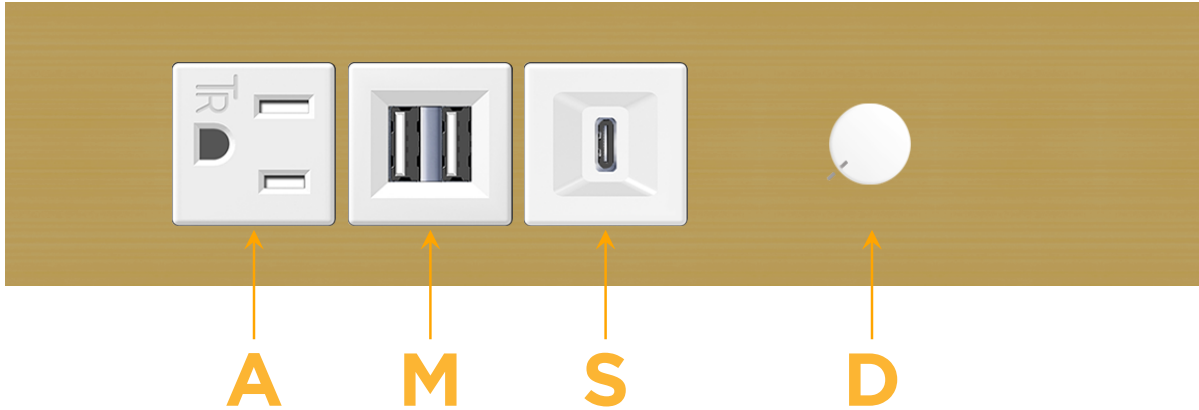

M-POWER-5T

AC POWER & DATA CONNECTIVITY SOLUTION

M-POWER-5TW-AMSD-BR4TP

Distributed by

Mormax Company, Inc.

8 Westchester Plaza

Elmsford, NY 10523

914-699-0101

sales@mormax.com

mormax.com

Metro Light & Power's line of power & data solutions offers sophisticated design elements combined with greater ease of installation. Streamlined and low-profile, enhanced by side-exiting cords, our outlets advance the industry with their cutting edge look and feel. We believe flexibility is key, and we provide a variety of mounting options, including the ability to mount in limited spaces. Our outlets are available in many finishes and configurations, in addition to a custom color and finish capability for our clients.

Trim Plate Finish: **SOLID BRASS BRUSHED**

Custom Finishes Available

M-POWER-5TW-AMSD-BR4TP

Features:

Module/Port Options:

- **A** Tamper Resistant AC Receptacle
- **E** USB-A & USB-C (20W)
- **M** Double USB-A (Fast Charging Ports - 18W)
- **H** HDMI
- **6** CAT 6
- **12** RJ 12
- **X** Switched AC
- **Y** 3-Way Switch (Low Voltage)
- **V** USB-C (45W High Speed Charging Port)
- **S** USB-C (25W High Speed Charging Port)
- **R** Switched AC (Rocker Switch)
- **D** Dimmer Switch

Plug:

Supplied with Low Profile Flat 45° Angle 120 VAC Plug

Optional Standard Straight 120 VAC Plug

Optional Straight 120 VAC Pass-through Plug

- CLEAN, COMPACT DESIGN
- STREAMLINED
- LOW PROFILE
- SIDE-EXITING CORDS
- PLUG & PLAY
- 6' AC CORD & PLUG (FLAT PLUG STANDARD)
- CUSTOMIZABLE CONFIGURATIONS AND FINISHES
- ETL LISTED FOR MOUNTING IN FURNITURE
- 15A