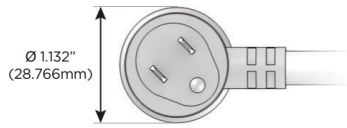

M-POWER-5T

AC POWER & DATA CONNECTIVITY SOLUTION

M-POWER-5TW-AMSAX-WATP

Specs:

Modules/Ports:

- **A** Tamper Resistant AC Receptacle
- **M** Double USB-A (Fast Charging Ports - 18W)
- **S** USB-C (25W High Speed Charging Port)
- **X** Switched AC

A M S X