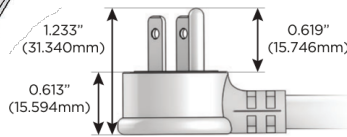

M-POWER-5T

AC POWER & DATA CONNECTIVITY SOLUTION

M-POWER-5TW-AMSAX-WATP

Specs:

Modules/Ports:

- **A** Tamper Resistant AC Receptacle
- **M** Double USB-A (Fast Charging Ports - 18W)
- **S** USB-C (25W High Speed Charging Port)
- **X** Switched AC

A M S X