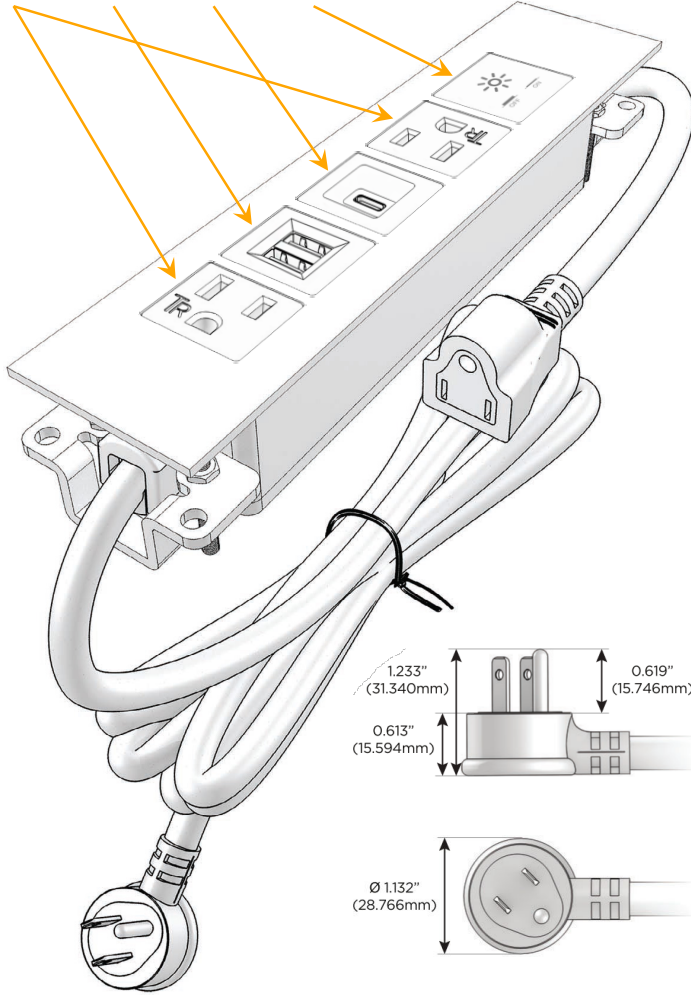

M-POWER-5T

AC POWER & DATA CONNECTIVITY SOLUTION

M-POWER-5TW-AMSAX-WATP

Specs:

Modules/Ports:

- **A** Tamper Resistant AC Receptacle
- **M** Double USB-A (Fast Charging Ports - 18W)
- **S** USB-C (25W High Speed Charging Port)
- **X** Switched AC

A M S X