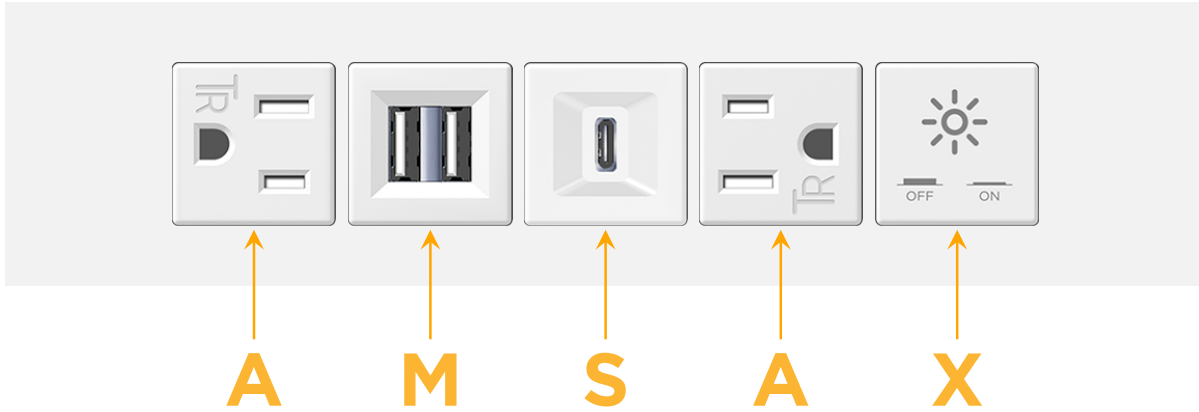

Trim Plate Finish: **WHITE (ABS)**

Custom Finishes Available

M-POWER-5TW-AMSAX-WATP

Features:

Module/Port Options:

- A** Tamper Resistant AC Receptacle
- E** USB-A & USB-C (20W)
- M** Double USB-A (Fast Charging Ports - 18W)
- H** HDMI
- 6** CAT 6
- 12** RJ 12
- X** Switched AC
- Y** 3-Way Switch (Low Voltage)
- V** USB-C (45W High Speed Charging Port)
- S** USB-C (25W High Speed Charging Port)
- R** Switched AC (Rocker Switch)
- D** Dimmer Switch

Plug:

Supplied with Low Profile Flat 45° Angle 120 VAC Plug

Optional Standard Straight 120 VAC Plug

Optional Straight 120 VAC Pass-through Plug

- CLEAN, COMPACT DESIGN
- STREAMLINED
- LOW PROFILE
- SIDE-EXITING CORDS
- PLUG & PLAY
- 6' AC CORD & PLUG (FLAT PLUG STANDARD)
- CUSTOMIZABLE CONFIGURATIONS AND FINISHES
- UL LISTED FOR MOUNTING IN FURNITURE
- 15A

M-POWER-5T

AC POWER & DATA CONNECTIVITY SOLUTION

M-POWER-5TW-AMSAX-WATP

Specs:

Modules/Ports:

- A** Tamper Resistant AC Receptacle
- M** Double USB-A (Fast Charging Ports - 18W)
- S** USB-C (25W High Speed Charging Port)
- X** Switched AC