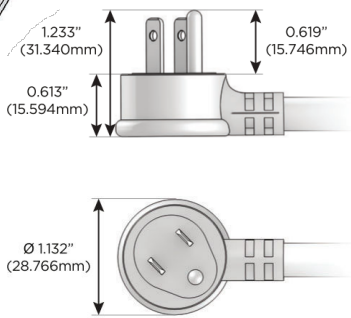

M-POWER-5T

AC POWER & DATA CONNECTIVITY SOLUTION

M-POWER-5TW-AMSAX-S3ATP

Specs:

Modules/Ports:

- **A** Tamper Resistant AC Receptacle
- **M** Double USB-A (Fast Charging Ports - 18W)
- **S** USB-C (25W High Speed Charging Port)
- **X** Switched AC

A M S X