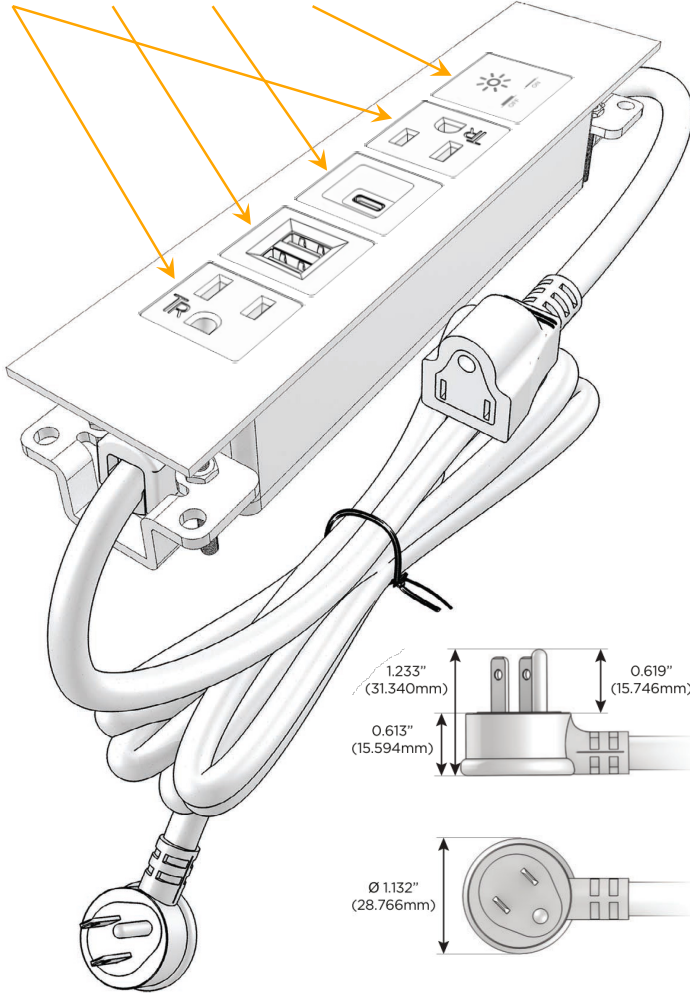

M-POWER-5T

AC POWER & DATA CONNECTIVITY SOLUTION

M-POWER-5TW-AMSAX-S3ATP

Specs:

Modules/Ports:

- **A** Tamper Resistant AC Receptacle
- **M** Double USB-A (Fast Charging Ports - 18W)
- **S** USB-C (25W High Speed Charging Port)
- **X** Switched AC

A M S X