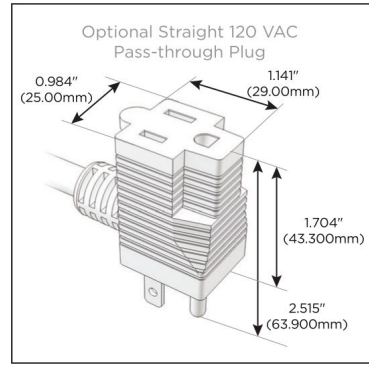

M-POWER-5T

AC POWER & DATA CONNECTIVITY SOLUTION

M-POWER-5TW-AMSAX-S3ATP

Specs:

Modules/Ports:

- **A** Tamper Resistant AC Receptacle
- **M** Double USB-A (Fast Charging Ports - 18W)
- **S** USB-C (25W High Speed Charging Port)
- **X** Switched AC

A M S X