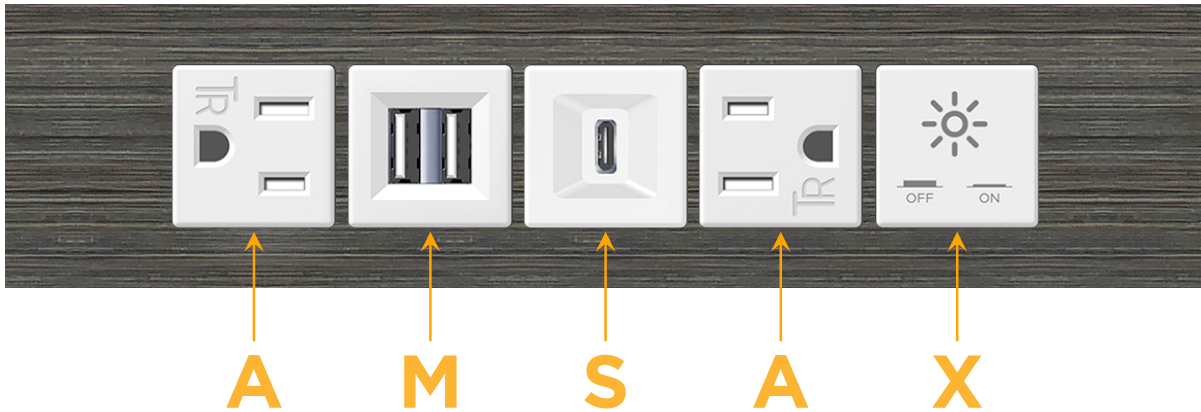

Trim Plate Finish: **GUNMETAL (ABS)**

Custom Finishes Available

M-POWER-5TW-AMSAX-S3ATP

Features:

Module/Port Options:

- A** Tamper Resistant AC Receptacle
- E** USB-A & USB-C (20W)
- M** Double USB-A (Fast Charging Ports - 18W)
- H** HDMI
- 6** CAT 6
- 12** RJ 12
- X** Switched AC
- Y** 3-Way Switch (Low Voltage)
- V** USB-C (45W High Speed Charging Port)
- S** USB-C (25W High Speed Charging Port)
- R** Switched AC (Rocker Switch)
- D** Dimmer Switch

Plug:

Supplied with Low Profile Flat 45° Angle 120 VAC Plug

Optional Standard Straight 120 VAC Plug

Optional Straight 120 VAC Pass-through Plug

- CLEAN, COMPACT DESIGN
- STREAMLINED
- LOW PROFILE
- SIDE-EXITING CORDS
- PLUG & PLAY
- 6' AC CORD & PLUG (FLAT PLUG STANDARD)
- CUSTOMIZABLE CONFIGURATIONS AND FINISHES
- UL LISTED FOR MOUNTING IN FURNITURE
- 15A

M-POWER-5T

AC POWER & DATA CONNECTIVITY SOLUTION

M-POWER-5TW-AMSAX-S3ATP

Specs:

Modules/Ports:

- A** Tamper Resistant AC Receptacle
- M** Double USB-A (Fast Charging Ports - 18W)
- S** USB-C (25W High Speed Charging Port)
- X** Switched AC