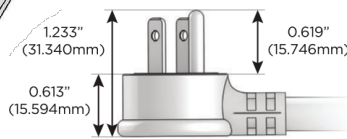

M-POWER-5T

AC POWER & DATA CONNECTIVITY SOLUTION

M-POWER-5TW-AMSAX-CRATP

Specs:

Modules/Ports:

- **A** Tamper Resistant AC Receptacle
- **M** Double USB-A (Fast Charging Ports - 18W)
- **S** USB-C (25W High Speed Charging Port)
- **X** Switched AC

A M S X