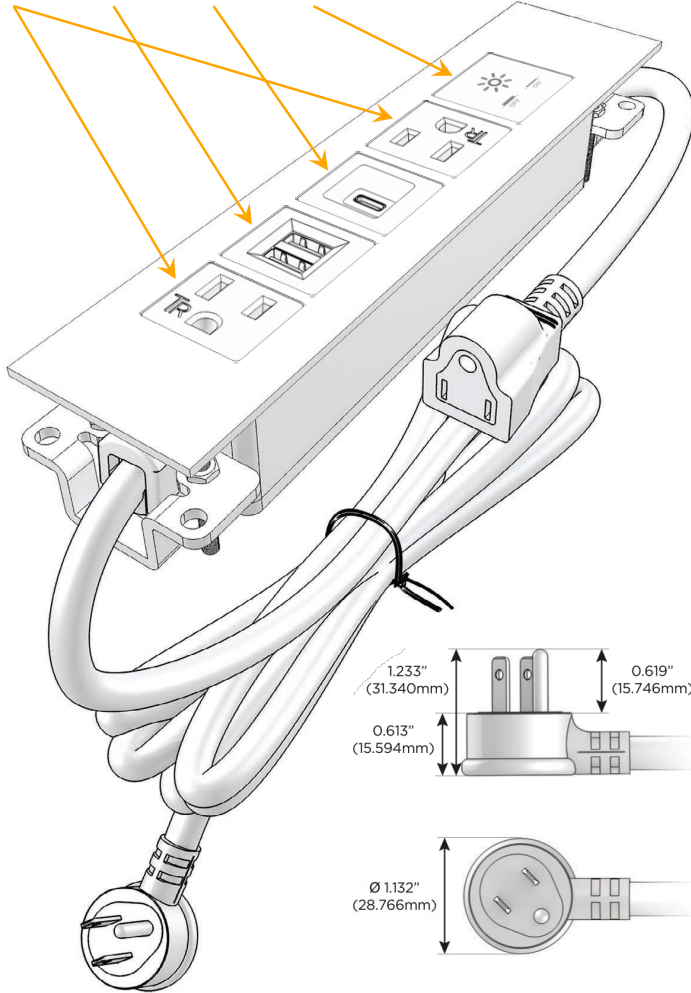

M-POWER-5T

AC POWER & DATA CONNECTIVITY SOLUTION

M-POWER-5TW-AMSAX-CRATP

Specs:

Modules/Ports:

- **A** Tamper Resistant AC Receptacle
- **M** Double USB-A (Fast Charging Ports - 18W)
- **S** USB-C (25W High Speed Charging Port)
- **X** Switched AC

A M S X