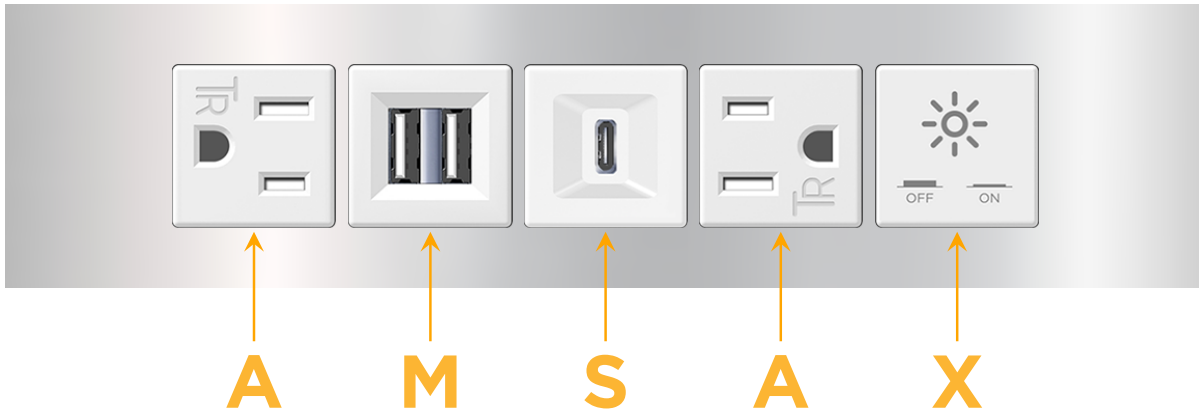

M-POWER-5T

AC POWER & DATA CONNECTIVITY SOLUTION

M-POWER-5TW-AMSAX-CRATP

Distributed by

Mormax Company, Inc.

8 Westchester Plaza

Elmsford, NY 10523

914-699-0101

sales@mormax.com

mormax.com

Metro Light & Power's line of power & data solutions offers sophisticated design elements combined with greater ease of installation. Streamlined and low-profile, enhanced by side-exiting cords, our outlets advance the industry with their cutting edge look and feel. We believe flexibility is key, and we provide a variety of mounting options, including the ability to mount in limited spaces. Our outlets are available in many finishes and configurations, in addition to a custom color and finish capability for our clients.

Trim Plate Finish: **CHROME (ABS)**

Custom Finishes Available

M-POWER-5TW-AMSAX-CRATP

Features:

Module/Port Options:

- **A** Tamper Resistant AC Receptacle
- **E** USB-A & USB-C (20W)
- **M** Double USB-A (Fast Charging Ports - 18W)
- **H** HDMI
- **6** CAT 6
- **12** RJ 12
- **X** Switched AC
- **Y** 3-Way Switch (Low Voltage)
- **V** USB-C (45W High Speed Charging Port)
- **S** USB-C (25W High Speed Charging Port)
- **R** Switched AC (Rocker Switch)
- **D** Dimmer Switch

Plug:

Supplied with Low Profile Flat 45° Angle 120 VAC Plug

Optional Standard Straight 120 VAC Plug

Optional Straight 120 VAC Pass-through Plug

- CLEAN, COMPACT DESIGN
- STREAMLINED
- LOW PROFILE
- SIDE-EXITING CORDS
- PLUG & PLAY
- 6' AC CORD & PLUG (FLAT PLUG STANDARD)
- CUSTOMIZABLE CONFIGURATIONS AND FINISHES
- UL LISTED FOR MOUNTING IN FURNITURE
- 15A