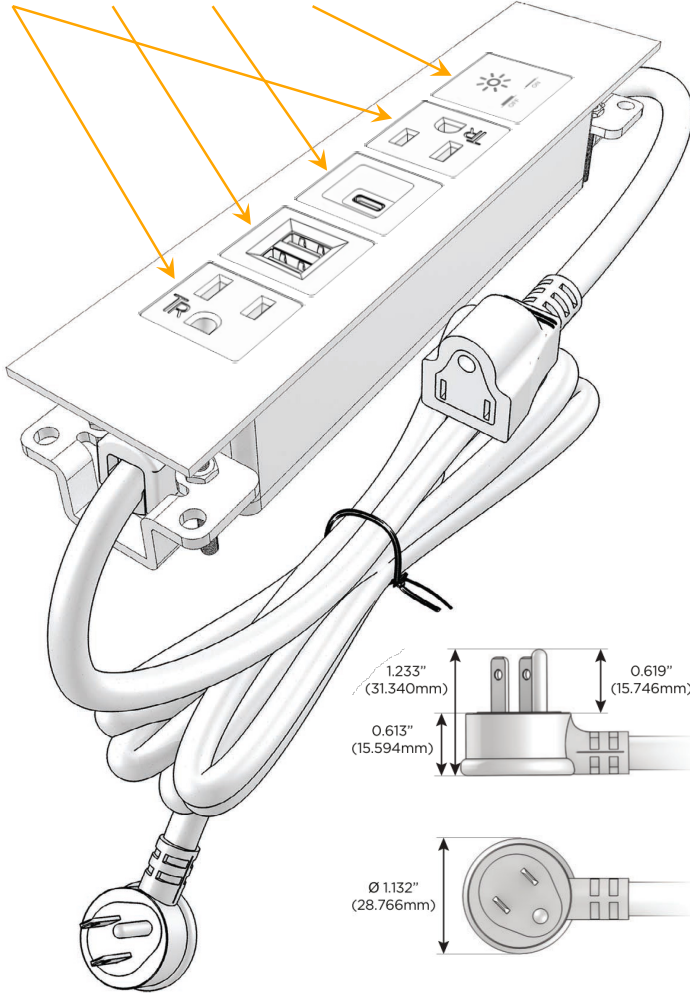

M-POWER-5T

AC POWER & DATA CONNECTIVITY SOLUTION

M-POWER-5TW-AMSAX-BZTP

Specs:

Modules/Ports:

- **A** Tamper Resistant AC Receptacle
- **M** Double USB-A (Fast Charging Ports - 18W)
- **S** USB-C (25W High Speed Charging Port)
- **X** Switched AC

A M S X