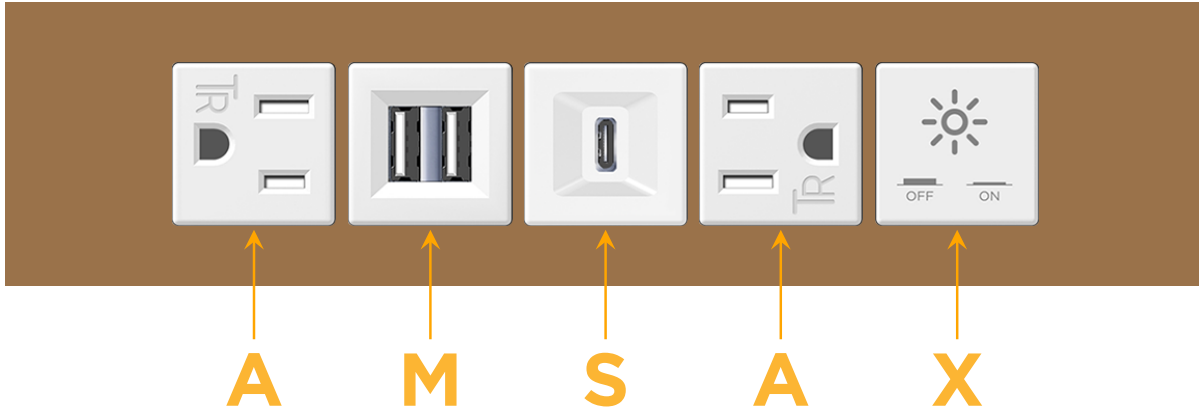

Trim Plate Finish: **SOLID BRONZE**

Custom Finishes Available

M-POWER-5TW-AMSAX-BZTP

Features:

**Module/Port Options:**

- A** Tamper Resistant AC Receptacle
- E** USB-A & USB-C (20W)
- M** Double USB-A (Fast Charging Ports - 18W)
- H** HDMI
- 6** CAT 6
- 12** RJ 12
- X** Switched AC
- Y** 3-Way Switch (Low Voltage)
- V** USB-C (45W High Speed Charging Port)
- S** USB-C (25W High Speed Charging Port)
- R** Switched AC (Rocker Switch)
- D** Dimmer Switch

**Plug:**

Supplied with Low Profile Flat 45° Angle 120 VAC Plug

Optional Standard Straight 120 VAC Plug

Optional Straight 120 VAC Pass-through Plug

- CLEAN, COMPACT DESIGN
- STREAMLINED
- LOW PROFILE
- SIDE-EXITING CORDS
- PLUG & PLAY
- 6' AC CORD & PLUG (FLAT PLUG STANDARD)
- CUSTOMIZABLE CONFIGURATIONS AND FINISHES
- UL LISTED FOR MOUNTING IN FURNITURE
- 15A

### Modules/Ports:

- A** Tamper Resistant AC Receptacle
- M** Double USB-A (Fast Charging Ports - 18W)
- S** USB-C (25W High Speed Charging Port)
- X** Switched AC