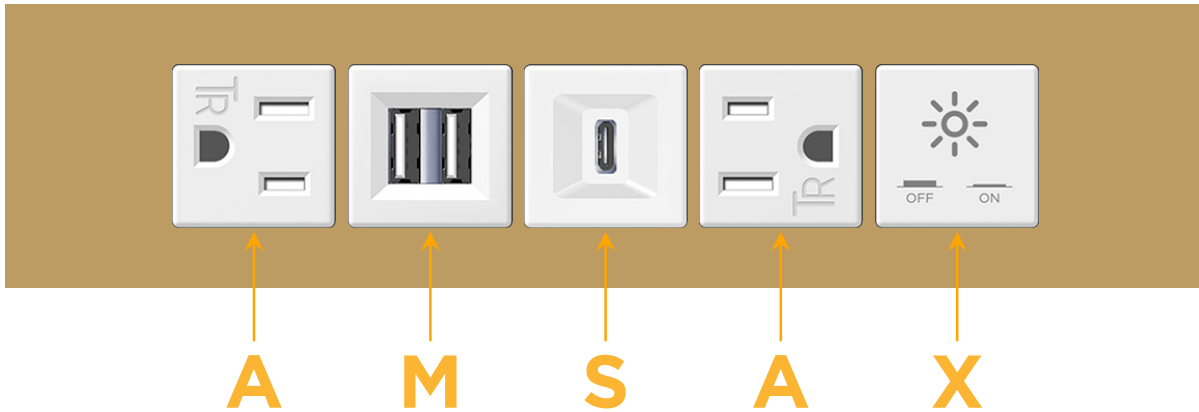

Trim Plate Finish: **STANDARD BRONZE (ABS)**

Custom Finishes Available

M-POWER-5TW-AMSAX-BZATP

Features:

Module/Port Options:

- A** Tamper Resistant AC Receptacle
- E** USB-A & USB-C (20W)
- M** Double USB-A (Fast Charging Ports - 18W)
- H** HDMI
- 6** CAT 6
- 12** RJ 12
- X** Switched AC
- Y** 3-Way Switch (Low Voltage)
- V** USB-C (45W High Speed Charging Port)
- S** USB-C (25W High Speed Charging Port)
- R** Switched AC (Rocker Switch)
- D** Dimmer Switch

Plug:

Supplied with Low Profile Flat 45° Angle 120 VAC Plug

Optional Standard Straight 120 VAC Plug

Optional Straight 120 VAC Pass-through Plug

- CLEAN, COMPACT DESIGN
- STREAMLINED
- LOW PROFILE
- SIDE-EXITING CORDS
- PLUG & PLAY
- 6' AC CORD & PLUG (FLAT PLUG STANDARD)
- CUSTOMIZABLE CONFIGURATIONS AND FINISHES
- UL LISTED FOR MOUNTING IN FURNITURE
- 15A

M-POWER-5T

AC POWER & DATA CONNECTIVITY SOLUTION

M-POWER-5TW-AMSAX-BZATP

Specs:

Modules/Ports:

- A** Tamper Resistant AC Receptacle
- M** Double USB-A (Fast Charging Ports - 18W)
- S** USB-C (25W High Speed Charging Port)
- X** Switched AC