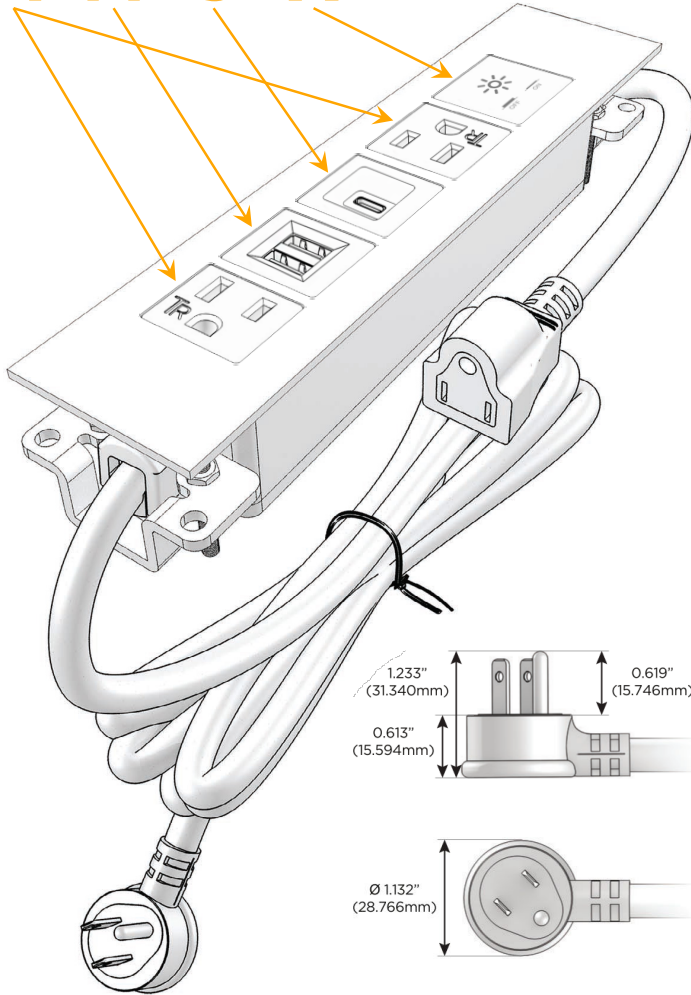

M-POWER-5T

AC POWER & DATA CONNECTIVITY SOLUTION

M-POWER-5TW-AMSAX-BZATP

Specs:

Modules/Ports:

- **A** Tamper Resistant AC Receptacle
- **M** Double USB-A (Fast Charging Ports - 18W)
- **S** USB-C (25W High Speed Charging Port)
- **X** Switched AC

A M S X