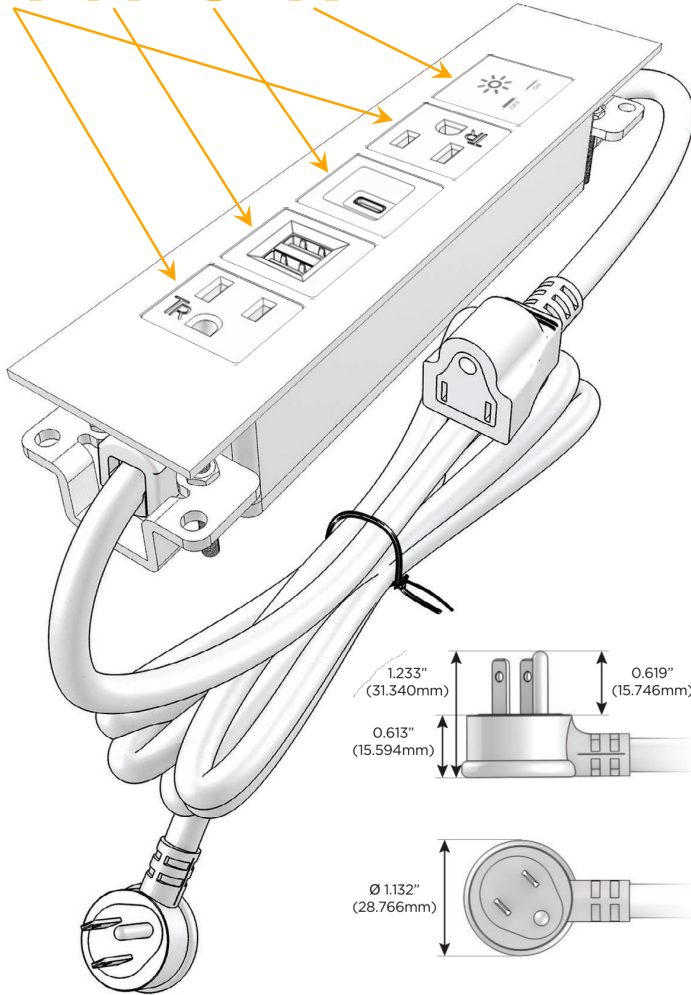

M-POWER-5T

AC POWER & DATA CONNECTIVITY SOLUTION

M-POWER-5TW-AMSAX-BZ5ATP

Specs:

Modules/Ports:

- **A** Tamper Resistant AC Receptacle
- **M** Double USB-A (Fast Charging Ports - 18W)
- **S** USB-C (25W High Speed Charging Port)
- **X** Switched AC

A M S X