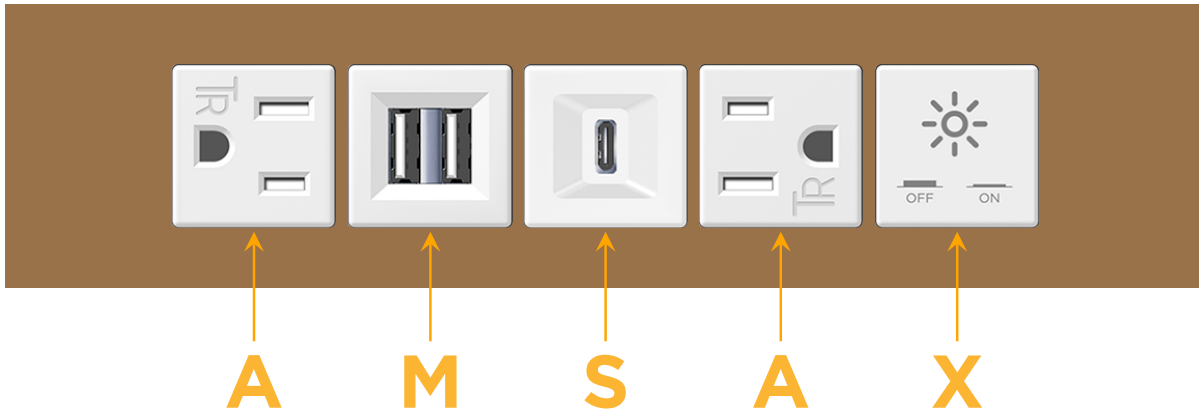

M-POWER-5T

AC POWER & DATA CONNECTIVITY SOLUTION

M-POWER-5TW-AMSAX-BZ5ATP

Distributed by

Mormax Company, Inc.

8 Westchester Plaza

Elmsford, NY 10523

914-699-0101

sales@mormax.com

mormax.com

Metro Light & Power's line of power & data solutions offers sophisticated design elements combined with greater ease of installation. Streamlined and low-profile, enhanced by side-exiting cords, our outlets advance the industry with their cutting edge look and feel. We believe flexibility is key, and we provide a variety of mounting options, including the ability to mount in limited spaces. Our outlets are available in many finishes and configurations, in addition to a custom color and finish capability for our clients.

Trim Plate Finish: **ARCHITECTURAL BRONZE (ABS)**

Custom Finishes Available

M-POWER-5TW-AMSAX-BZ5ATP

Features:

Module/Port Options:

- **A** Tamper Resistant AC Receptacle
- **E** USB-A & USB-C (20W)
- **M** Double USB-A (Fast Charging Ports - 18W)
- **H** HDMI
- **6** CAT 6
- **12** RJ 12
- **X** Switched AC
- **Y** 3-Way Switch (Low Voltage)
- **V** USB-C (45W High Speed Charging Port)
- **S** USB-C (25W High Speed Charging Port)
- **R** Switched AC (Rocker Switch)
- **D** Dimmer Switch

Plug:

Supplied with Low Profile Flat 45° Angle 120 VAC Plug

Optional Standard Straight 120 VAC Plug

Optional Straight 120 VAC Pass-through Plug

- CLEAN, COMPACT DESIGN
- STREAMLINED
- LOW PROFILE
- SIDE-EXITING CORDS
- PLUG & PLAY
- 6' AC CORD & PLUG (FLAT PLUG STANDARD)
- CUSTOMIZABLE CONFIGURATIONS AND FINISHES
- UL LISTED FOR MOUNTING IN FURNITURE
- 15A