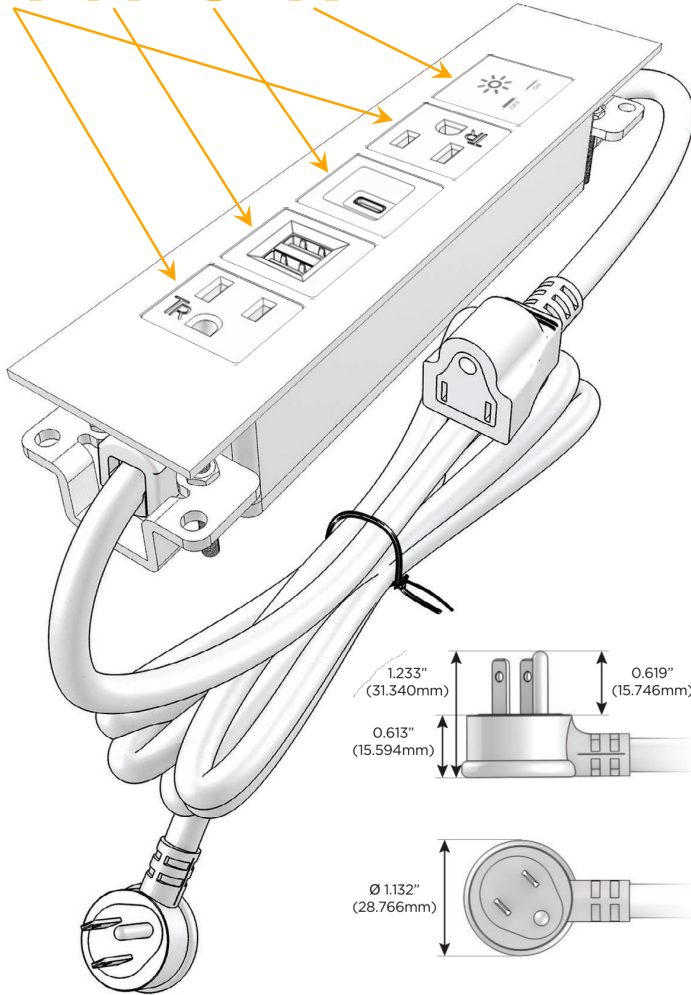

M-POWER-5T

AC POWER & DATA CONNECTIVITY SOLUTION

M-POWER-5TW-AMSAX-BZ5AATP

Specs:

Modules/Ports:

- **A** Tamper Resistant AC Receptacle
- **M** Double USB-A (Fast Charging Ports - 18W)
- **S** USB-C (25W High Speed Charging Port)
- **X** Switched AC

A M S X