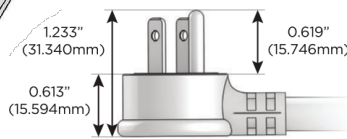

M-POWER-5T

AC POWER & DATA CONNECTIVITY SOLUTION

M-POWER-5TW-AMSAX-BZ5AATP

Specs:

Modules/Ports:

- **A** Tamper Resistant AC Receptacle
- **M** Double USB-A (Fast Charging Ports - 18W)
- **S** USB-C (25W High Speed Charging Port)
- **X** Switched AC

A M S X