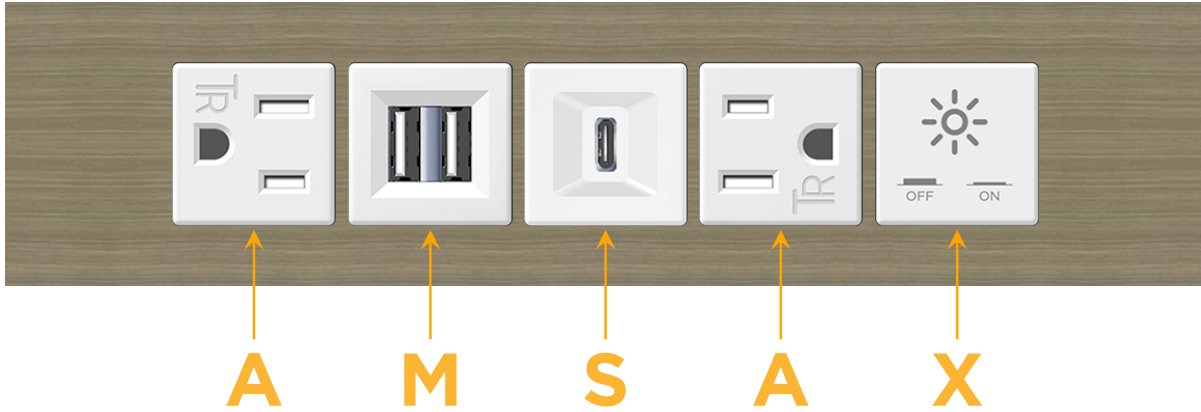

Trim Plate Finish: **ANTIQUED ARCHITECTURAL BRONZE (ABS)**

Custom Finishes Available

M-POWER-5TW-AMSAX-BZ5AATP

Features:

Module/Port Options:

- A** Tamper Resistant AC Receptacle
- E** USB-A & USB-C (20W)
- M** Double USB-A (Fast Charging Ports - 18W)
- H** HDMI
- 6** CAT 6
- 12** RJ 12
- X** Switched AC
- Y** 3-Way Switch (Low Voltage)
- V** USB-C (45W High Speed Charging Port)
- S** USB-C (25W High Speed Charging Port)
- R** Switched AC (Rocker Switch)
- D** Dimmer Switch

Plug:

Supplied with Low Profile Flat 45° Angle 120 VAC Plug

Optional Standard Straight 120 VAC Plug

Optional Straight 120 VAC Pass-through Plug

- CLEAN, COMPACT DESIGN
- STREAMLINED
- LOW PROFILE
- SIDE-EXITING CORDS
- PLUG & PLAY
- 6' AC CORD & PLUG (FLAT PLUG STANDARD)
- CUSTOMIZABLE CONFIGURATIONS AND FINISHES
- UL LISTED FOR MOUNTING IN FURNITURE
- 15A

M-POWER-5T

AC POWER & DATA CONNECTIVITY SOLUTION

M-POWER-5TW-AMSAX-BZ5AATP

Specs:

Modules/Ports:

- A** Tamper Resistant AC Receptacle
- M** Double USB-A (Fast Charging Ports - 18W)
- S** USB-C (25W High Speed Charging Port)
- X** Switched AC