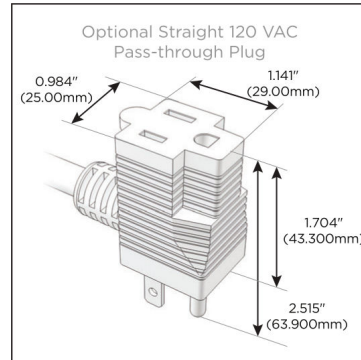

M-POWER-5T

AC POWER & DATA CONNECTIVITY SOLUTION

M-POWER-5TW-AMSAX-BZ4TP

Specs:

Modules/Ports:

- **A** Tamper Resistant AC Receptacle
- **M** Double USB-A (Fast Charging Ports - 18W)
- **S** USB-C (25W High Speed Charging Port)
- **X** Switched AC

A M S X