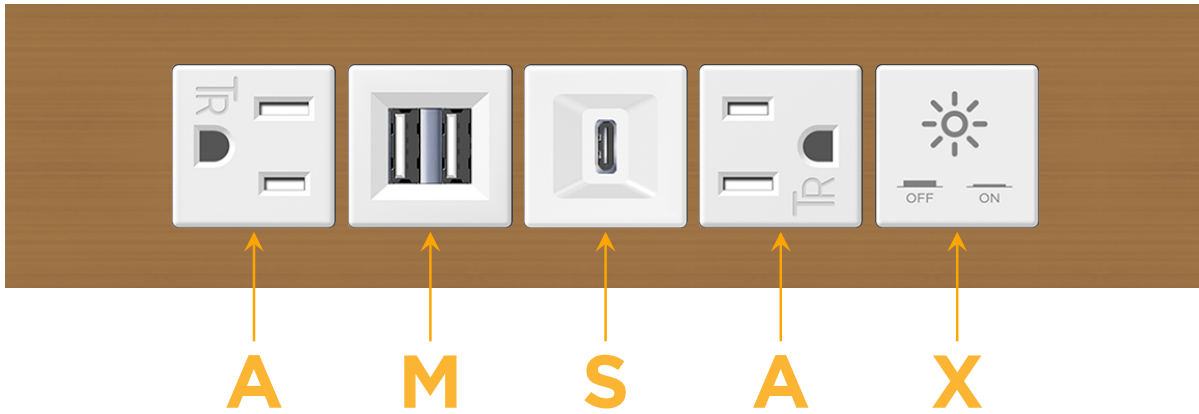

M-POWER-5T

AC POWER & DATA CONNECTIVITY SOLUTION

M-POWER-5TW-AMSAX-BZ4TP

Distributed by

Mormax Company, Inc.

8 Westchester Plaza

Elmsford, NY 10523

914-699-0101

sales@mormax.com

mormax.com

Metro Light & Power's line of power & data solutions offers sophisticated design elements combined with greater ease of installation. Streamlined and low-profile, enhanced by side-exiting cords, our outlets advance the industry with their cutting edge look and feel. We believe flexibility is key, and we provide a variety of mounting options, including the ability to mount in limited spaces. Our outlets are available in many finishes and configurations, in addition to a custom color and finish capability for our clients.

Trim Plate Finish: **SOLID BRONZE BRUSHED**

Custom Finishes Available

M-POWER-5TW-AMSAX-BZ4TP

Features:

Module/Port Options:

- **A** Tamper Resistant AC Receptacle
- **E** USB-A & USB-C (20W)
- **M** Double USB-A (Fast Charging Ports - 18W)
- **H** HDMI
- **6** CAT 6
- **12** RJ 12
- **X** Switched AC
- **Y** 3-Way Switch (Low Voltage)
- **V** USB-C (45W High Speed Charging Port)
- **S** USB-C (25W High Speed Charging Port)
- **R** Switched AC (Rocker Switch)
- **D** Dimmer Switch

Plug:

Supplied with Low Profile Flat 45° Angle 120 VAC Plug

Optional Standard Straight 120 VAC Plug

Optional Straight 120 VAC Pass-through Plug

- CLEAN, COMPACT DESIGN
- STREAMLINED
- LOW PROFILE
- SIDE-EXITING CORDS
- PLUG & PLAY
- 6' AC CORD & PLUG (FLAT PLUG STANDARD)
- CUSTOMIZABLE CONFIGURATIONS AND FINISHES
- UL LISTED FOR MOUNTING IN FURNITURE
- 15A