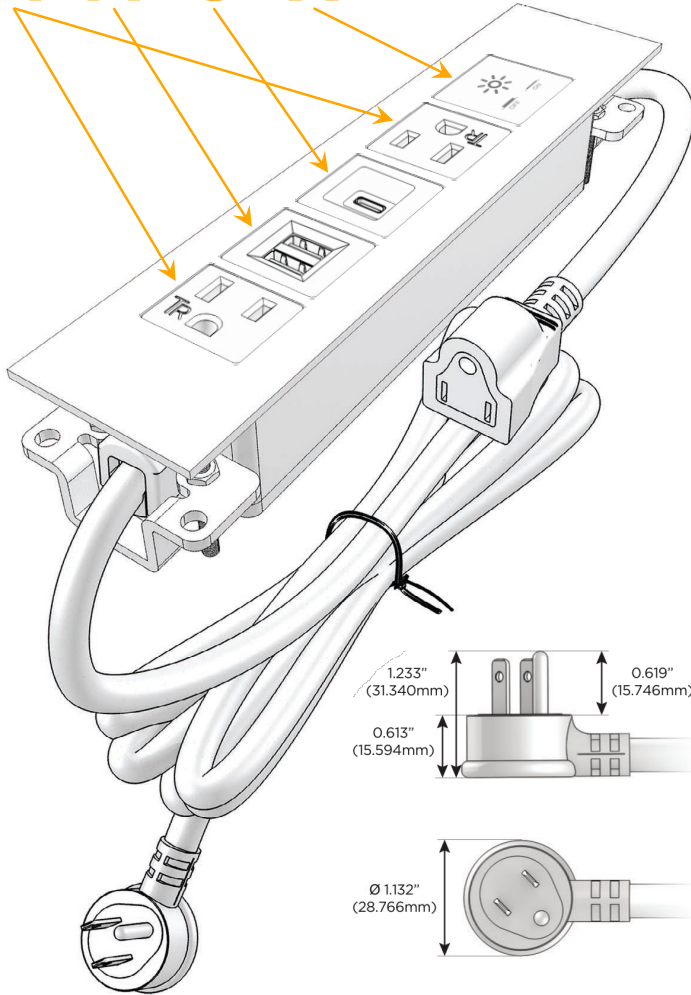

M-POWER-5T

AC POWER & DATA CONNECTIVITY SOLUTION

M-POWER-5TW-AMSAX-BZ4TP

Specs:

Modules/Ports:

- **A** Tamper Resistant AC Receptacle
- **M** Double USB-A (Fast Charging Ports - 18W)
- **S** USB-C (25W High Speed Charging Port)
- **X** Switched AC

A M S X