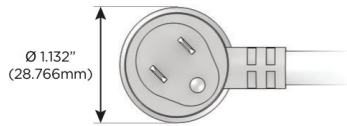

M-POWER-5T

AC POWER & DATA CONNECTIVITY SOLUTION

M-POWER-5TW-AMSAX-BZ4TP

Specs:

Modules/Ports:

- **A** Tamper Resistant AC Receptacle
- **M** Double USB-A (Fast Charging Ports - 18W)
- **S** USB-C (25W High Speed Charging Port)
- **X** Switched AC

A M S X