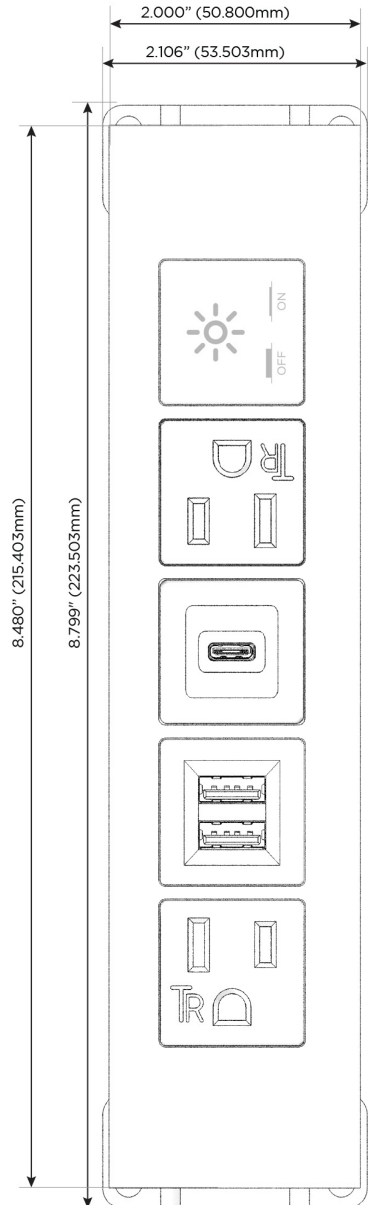

M-POWER-5T

AC POWER & DATA CONNECTIVITY SOLUTION

M-POWER-5TW-AMSAX-BRTP

Specs:

Modules/Ports:

- **A** Tamper Resistant AC Receptacle
- **M** Double USB-A (Fast Charging Ports - 18W)
- **S** USB-C (25W High Speed Charging Port)
- **X** Switched AC

A M S X

TOP

Distributed by

Mormax Company, Inc.

8 Westchester Plaza

Elmsford, NY 10523

914-699-0101

sales@mormax.com

mormax.com