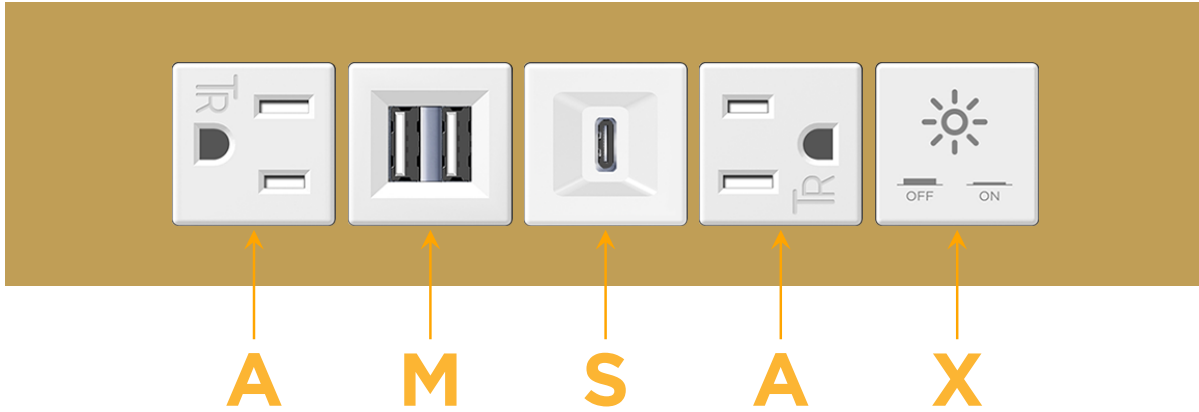

Trim Plate Finish: **SOLID BRASS**

Custom Finishes Available

M-POWER-5TW-AMSAX-BRTP

Features:

Module/Port Options:

- A** Tamper Resistant AC Receptacle
- E** USB-A & USB-C (20W)
- M** Double USB-A (Fast Charging Ports - 18W)
- H** HDMI
- 6** CAT 6
- 12** RJ 12
- X** Switched AC
- Y** 3-Way Switch (Low Voltage)
- V** USB-C (45W High Speed Charging Port)
- S** USB-C (25W High Speed Charging Port)
- R** Switched AC (Rocker Switch)
- D** Dimmer Switch

Plug:

Supplied with Low Profile Flat 45° Angle 120 VAC Plug

Optional Standard Straight 120 VAC Plug

Optional Straight 120 VAC Pass-through Plug

- CLEAN, COMPACT DESIGN
- STREAMLINED
- LOW PROFILE
- SIDE-EXITING CORDS
- PLUG & PLAY
- 6' AC CORD & PLUG (FLAT PLUG STANDARD)
- CUSTOMIZABLE CONFIGURATIONS AND FINISHES
- UL LISTED FOR MOUNTING IN FURNITURE
- 15A

M-POWER-5T

AC POWER & DATA CONNECTIVITY SOLUTION

M-POWER-5TW-AMSAX-BRTP

Specs:

Modules/Ports:

- A** Tamper Resistant AC Receptacle
- M** Double USB-A (Fast Charging Ports - 18W)
- S** USB-C (25W High Speed Charging Port)
- X** Switched AC