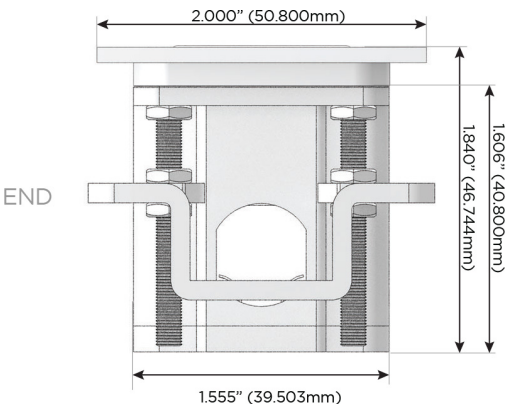

M-POWER-5T

AC POWER & DATA CONNECTIVITY SOLUTION

M-POWER-5TW-AMSAX-BRTP

Specs:

Modules/Ports:

- **A** Tamper Resistant AC Receptacle
- **M** Double USB-A (Fast Charging Ports - 18W)
- **S** USB-C (25W High Speed Charging Port)
- **X** Switched AC

A M S X

TOP

Distributed by

Mormax Company, Inc.

8 Westchester Plaza

Elmsford, NY 10523

914-699-0101

sales@mormax.com

mormax.com