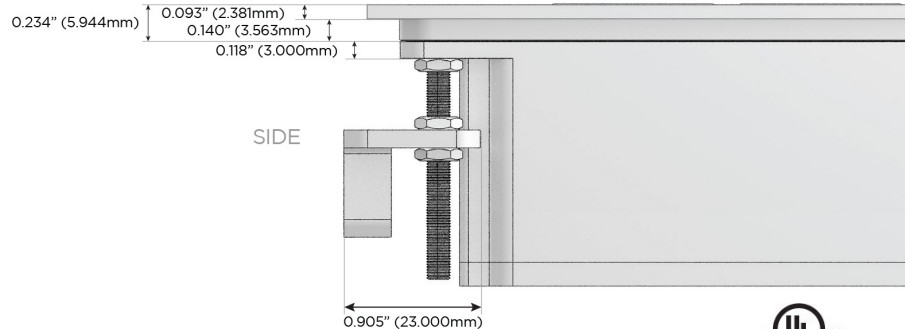

M-POWER-5T

AC POWER & DATA CONNECTIVITY SOLUTION

M-POWER-5TW-AMSAX-BRTP

Specs:

Modules/Ports:

- **A** Tamper Resistant AC Receptacle
- **M** Double USB-A (Fast Charging Ports - 18W)
- **S** USB-C (25W High Speed Charging Port)
- **X** Switched AC

A M S X

TOP

Distributed by

Mormax Company, Inc.

8 Westchester Plaza

Elmsford, NY 10523

914-699-0101

sales@mormax.com

mormax.com