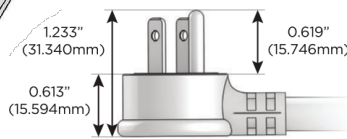

M-POWER-5T

AC POWER & DATA CONNECTIVITY SOLUTION

M-POWER-5TW-AMSAX-BRTP

Specs:

Modules/Ports:

- **A** Tamper Resistant AC Receptacle
- **M** Double USB-A (Fast Charging Ports - 18W)
- **S** USB-C (25W High Speed Charging Port)
- **X** Switched AC

A M S X