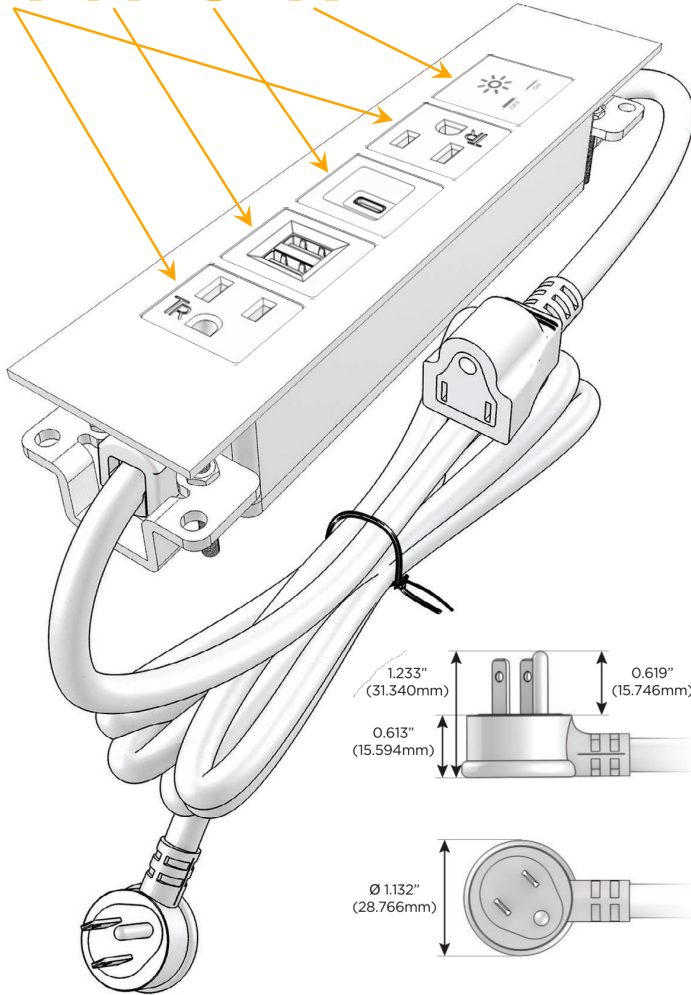

M-POWER-5T

AC POWER & DATA CONNECTIVITY SOLUTION

M-POWER-5TW-AMSAX-BRTP

Specs:

Modules/Ports:

- **A** Tamper Resistant AC Receptacle
- **M** Double USB-A (Fast Charging Ports - 18W)
- **S** USB-C (25W High Speed Charging Port)
- **X** Switched AC

A M S X