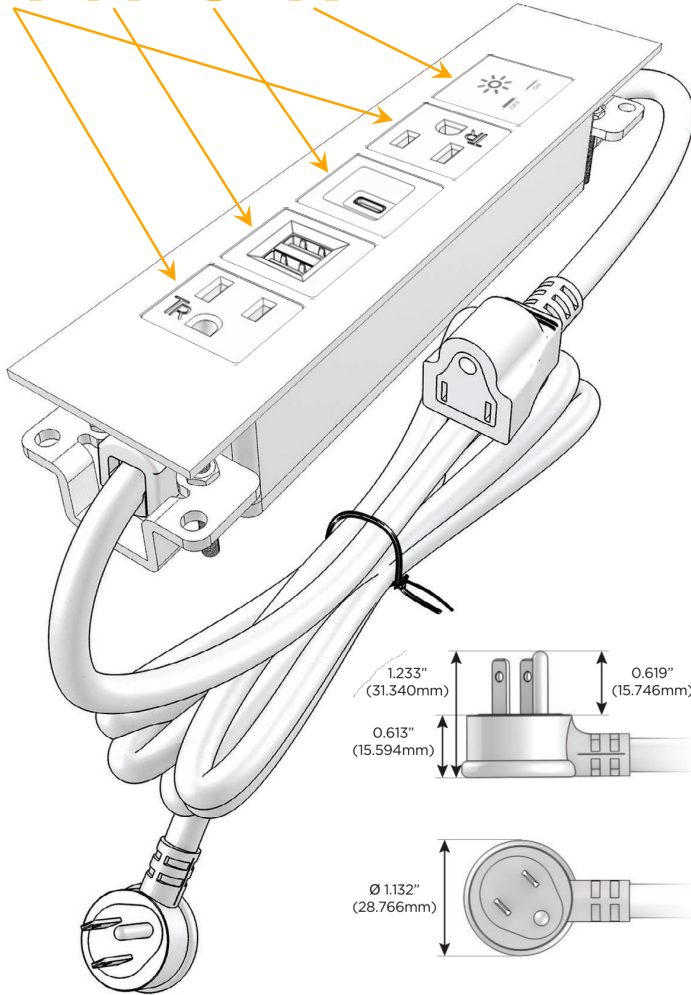

M-POWER-5T

AC POWER & DATA CONNECTIVITY SOLUTION

M-POWER-5TW-AMSAX-BRATP

Specs:

Modules/Ports:

- **A** Tamper Resistant AC Receptacle
- **M** Double USB-A (Fast Charging Ports - 18W)
- **S** USB-C (25W High Speed Charging Port)
- **X** Switched AC

A M S X