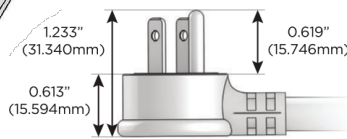

M-POWER-5T

AC POWER & DATA CONNECTIVITY SOLUTION

M-POWER-5TW-AMSAX-BRATP

Specs:

Modules/Ports:

- **A** Tamper Resistant AC Receptacle
- **M** Double USB-A (Fast Charging Ports - 18W)
- **S** USB-C (25W High Speed Charging Port)
- **X** Switched AC

A M S X