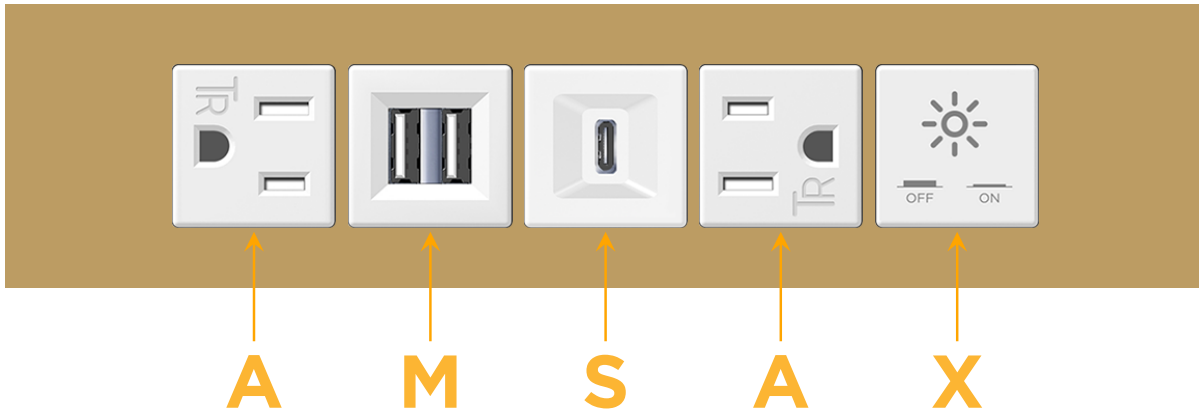

M-POWER-5T

AC POWER & DATA CONNECTIVITY SOLUTION

M-POWER-5TW-AMSAX-BRATP

Distributed by

Mormax Company, Inc.

8 Westchester Plaza

Elmsford, NY 10523

914-699-0101

sales@mormax.com

mormax.com

Metro Light & Power's line of power & data solutions offers sophisticated design elements combined with greater ease of installation. Streamlined and low-profile, enhanced by side-exiting cords, our outlets advance the industry with their cutting edge look and feel. We believe flexibility is key, and we provide a variety of mounting options, including the ability to mount in limited spaces. Our outlets are available in many finishes and configurations, in addition to a custom color and finish capability for our clients.

Trim Plate Finish: **BRASS (ABS)**

Custom Finishes Available

M-POWER-5TW-AMSAX-BRATP

Features:

Module/Port Options:

- **A** Tamper Resistant AC Receptacle
- **E** USB-A & USB-C (20W)
- **M** Double USB-A (Fast Charging Ports - 18W)
- **H** HDMI
- **6** CAT 6
- **12** RJ 12
- **X** Switched AC
- **Y** 3-Way Switch (Low Voltage)
- **V** USB-C (45W High Speed Charging Port)
- **S** USB-C (25W High Speed Charging Port)
- **R** Switched AC (Rocker Switch)
- **D** Dimmer Switch

Plug:

Supplied with Low Profile Flat 45° Angle 120 VAC Plug

Optional Standard Straight 120 VAC Plug

Optional Straight 120 VAC Pass-through Plug

- CLEAN, COMPACT DESIGN
- STREAMLINED
- LOW PROFILE
- SIDE-EXITING CORDS
- PLUG & PLAY
- 6' AC CORD & PLUG (FLAT PLUG STANDARD)
- CUSTOMIZABLE CONFIGURATIONS AND FINISHES
- UL LISTED FOR MOUNTING IN FURNITURE
- 15A