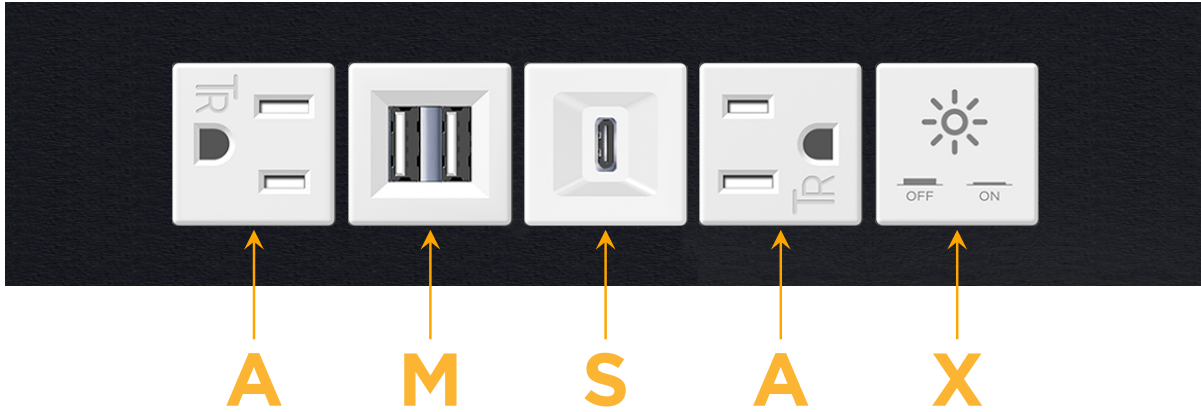

Trim Plate Finish: **SATIN BLACK (ABS)**

Custom Finishes Available

M-POWER-5TW-AMSAX-B2ATP

Features:

Module/Port Options:

- A** Tamper Resistant AC Receptacle
- E** USB-A & USB-C (20W)
- M** Double USB-A (Fast Charging Ports - 18W)
- H** HDMI
- 6** CAT 6
- 12** RJ 12
- X** Switched AC
- Y** 3-Way Switch (Low Voltage)
- V** USB-C (45W High Speed Charging Port)
- S** USB-C (25W High Speed Charging Port)
- R** Switched AC (Rocker Switch)
- D** Dimmer Switch

Plug:

Supplied with Low Profile Flat 45° Angle 120 VAC Plug

Optional Standard Straight 120 VAC Plug

Optional Straight 120 VAC Pass-through Plug

- CLEAN, COMPACT DESIGN
- STREAMLINED
- LOW PROFILE
- SIDE-EXITING CORDS
- PLUG & PLAY
- 6' AC CORD & PLUG (FLAT PLUG STANDARD)
- CUSTOMIZABLE CONFIGURATIONS AND FINISHES
- UL LISTED FOR MOUNTING IN FURNITURE
- 15A

M-POWER-5T

AC POWER & DATA CONNECTIVITY SOLUTION

M-POWER-5TW-AMSAX-B2ATP

Specs:

Modules/Ports:

- A** Tamper Resistant AC Receptacle
- M** Double USB-A (Fast Charging Ports - 18W)
- S** USB-C (25W High Speed Charging Port)
- X** Switched AC