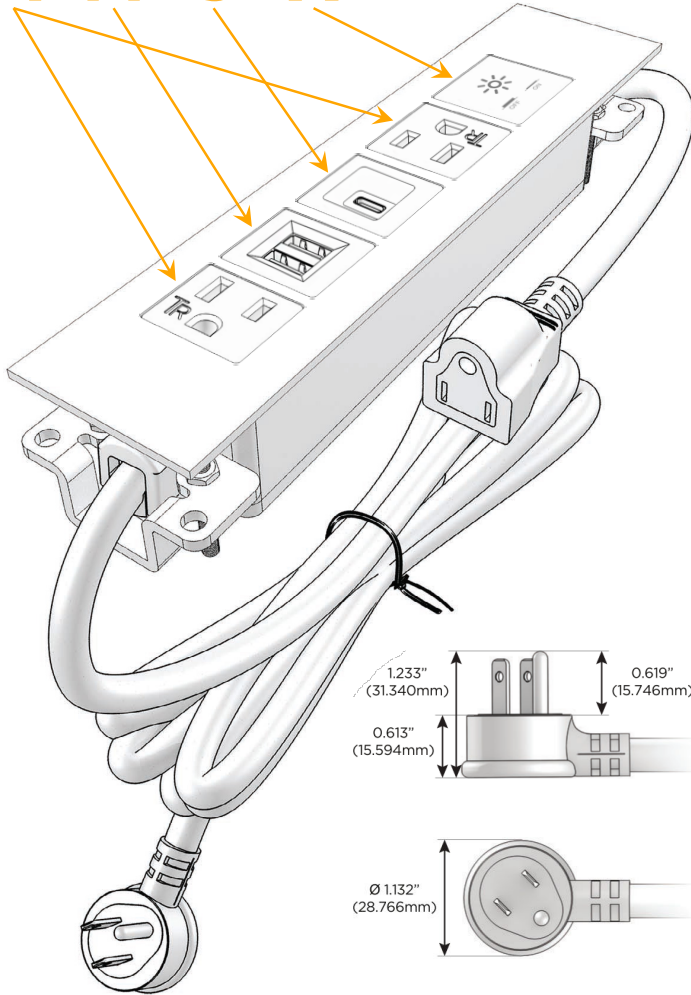

M-POWER-5T

AC POWER & DATA CONNECTIVITY SOLUTION

M-POWER-5TW-AMSAX-B2ATP

Specs:

Modules/Ports:

- **A** Tamper Resistant AC Receptacle
- **M** Double USB-A (Fast Charging Ports - 18W)
- **S** USB-C (25W High Speed Charging Port)
- **X** Switched AC

A M S X