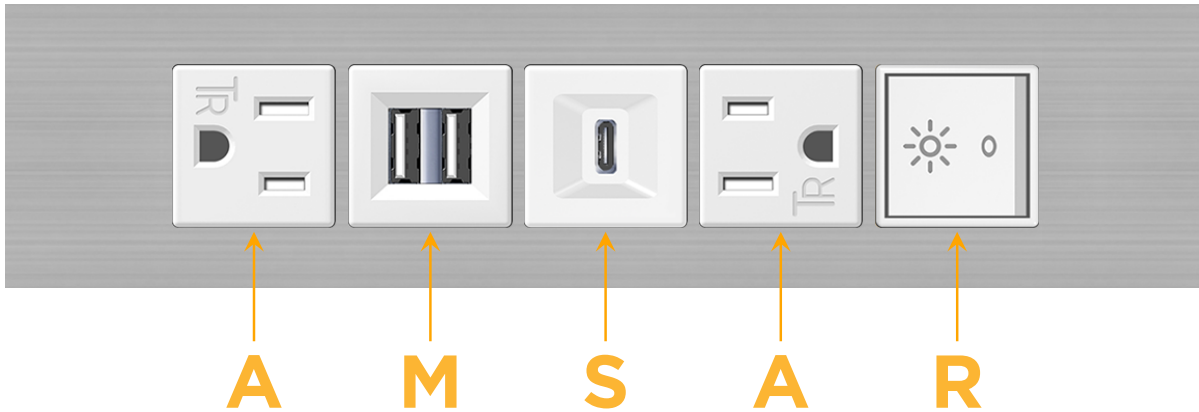

Trim Plate Finish: **BRUSHED STAINLESS (ABS)**

Custom Finishes Available

M-POWER-5TW-AMSAR-SS4ATP

Features:

Module/Port Options:

- A** Tamper Resistant AC Receptacle
- E** USB-A & USB-C (20W)
- M** Double USB-A (Fast Charging Ports - 18W)
- H** HDMI
- 6** CAT 6
- 12** RJ 12
- X** Switched AC
- Y** 3-Way Switch (Low Voltage)
- V** USB-C (45W High Speed Charging Port)
- S** USB-C (25W High Speed Charging Port)
- R** Switched AC (Rocker Switch)
- D** Dimmer Switch

Plug:

Supplied with Low Profile Flat 45° Angle 120 VAC Plug

Optional Standard Straight 120 VAC Plug

Optional Straight 120 VAC Pass-through Plug

- CLEAN, COMPACT DESIGN
- STREAMLINED
- LOW PROFILE
- SIDE-EXITING CORDS
- PLUG & PLAY
- 6' AC CORD & PLUG (FLAT PLUG STANDARD)
- CUSTOMIZABLE CONFIGURATIONS AND FINISHES
- UL LISTED FOR MOUNTING IN FURNITURE
- 15A

M-POWER-5T

AC POWER & DATA CONNECTIVITY SOLUTION

M-POWER-5TW-AMSAR-SS4ATP

Specs:

Modules/Ports:

- A** Tamper Resistant AC Receptacle
- M** Double USB-A (Fast Charging Ports - 18W)
- S** USB-C (25W High Speed Charging Port)
- R** Switched AC (Rocker Switch)