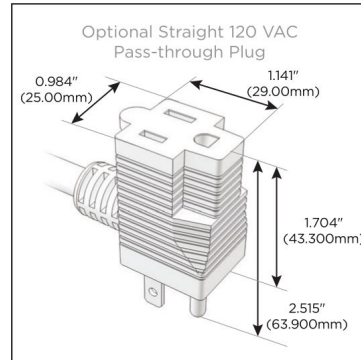

Plug:

Supplied with Low Profile Flat 45° Angle 120 VAC Plug

Optional Standard Straight 120 VAC Plug

Optional Straight 120 VAC Pass-through Plug

- CLEAN, COMPACT DESIGN
- STREAMLINED
- LOW PROFILE
- SIDE-EXITING CORDS
- PLUG & PLAY
- 6' AC CORD & PLUG (FLAT PLUG STANDARD)
- CUSTOMIZABLE CONFIGURATIONS AND FINISHES
- UL LISTED FOR MOUNTING IN FURNITURE
- 15A

M-POWER-5T

AC POWER & DATA CONNECTIVITY SOLUTION

M-POWER-5TW-AMSAR-SS4ATP

Specs:

Modules/Ports:

- A** Tamper Resistant AC Receptacle
- M** Double USB-A (Fast Charging Ports - 18W)
- S** USB-C (25W High Speed Charging Port)
- R** Switched AC (Rocker Switch)