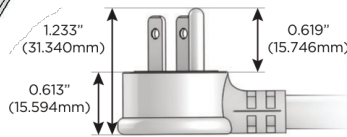

Plug:

Supplied with Low Profile Flat 45° Angle 120 VAC Plug

Optional Standard Straight 120 VAC Plug

Optional Straight 120 VAC Pass-through Plug

- CLEAN, COMPACT DESIGN
- STREAMLINED
- LOW PROFILE
- SIDE-EXITING CORDS
- PLUG & PLAY
- 6' AC CORD & PLUG (FLAT PLUG STANDARD)
- CUSTOMIZABLE CONFIGURATIONS AND FINISHES
- UL LISTED FOR MOUNTING IN FURNITURE
- 15A

M-POWER-5T

AC POWER & DATA CONNECTIVITY SOLUTION

M-POWER-5TW-AMSAR-SS4ATP

Specs:

Modules/Ports:

- A** Tamper Resistant AC Receptacle
- M** Double USB-A (Fast Charging Ports - 18W)
- S** USB-C (25W High Speed Charging Port)
- R** Switched AC (Rocker Switch)