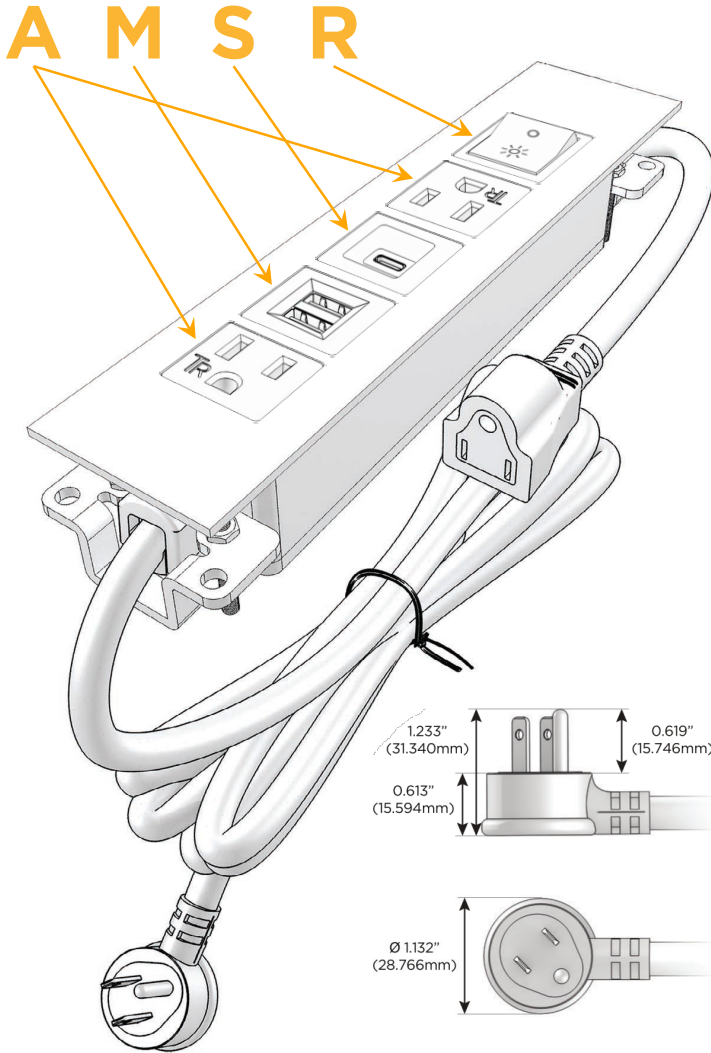

Trim Plate Finish: **BRUSHED STAINLESS (ABS)**

Custom Finishes Available

M-POWER-5TW-AMSAR-SS4ATP

Features:

Module/Port Options:

- A** Tamper Resistant AC Receptacle
- E** USB-A & USB-C (20W)
- M** Double USB-A (Fast Charging Ports - 18W)
- H** HDMI
- 6** CAT 6
- 12** RJ 12
- X** Switched AC
- Y** 3-Way Switch (Low Voltage)
- V** USB-C (45W High Speed Charging Port)
- S** USB-C (25W High Speed Charging Port)
- R** Switched AC (Rocker Switch)
- D** Dimmer Switch

Plug:

Supplied with Low Profile Flat 45° Angle 120 VAC Plug

Optional Standard Straight 120 VAC Plug

Optional Straight 120 VAC Pass-through Plug

- CLEAN, COMPACT DESIGN
- STREAMLINED
- LOW PROFILE
- SIDE-EXITING CORDS
- PLUG & PLAY
- 6' AC CORD & PLUG (FLAT PLUG STANDARD)
- CUSTOMIZABLE CONFIGURATIONS AND FINISHES
- UL LISTED FOR MOUNTING IN FURNITURE
- 15A

M-POWER-5T

AC POWER & DATA CONNECTIVITY SOLUTION

M-POWER-5TW-AMSAR-SS4ATP

Specs:

Modules/Ports:

- A** Tamper Resistant AC Receptacle
- M** Double USB-A (Fast Charging Ports - 18W)
- S** USB-C (25W High Speed Charging Port)
- R** Switched AC (Rocker Switch)