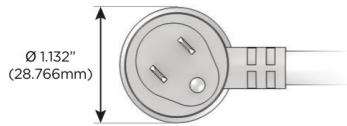

Plug:

Supplied with Low Profile Flat 45° Angle 120 VAC Plug

Optional Standard Straight 120 VAC Plug

Optional Straight 120 VAC Pass-through Plug

- CLEAN, COMPACT DESIGN
- STREAMLINED
- LOW PROFILE
- SIDE-EXITING CORDS
- PLUG & PLAY
- 6' AC CORD & PLUG (FLAT PLUG STANDARD)
- CUSTOMIZABLE CONFIGURATIONS AND FINISHES
- UL LISTED FOR MOUNTING IN FURNITURE
- 15A

M-POWER-5T

AC POWER & DATA CONNECTIVITY SOLUTION

M-POWER-5TW-AMSAR-SS4ATP

Specs:

Modules/Ports:

- A** Tamper Resistant AC Receptacle
- M** Double USB-A (Fast Charging Ports - 18W)
- S** USB-C (25W High Speed Charging Port)
- R** Switched AC (Rocker Switch)