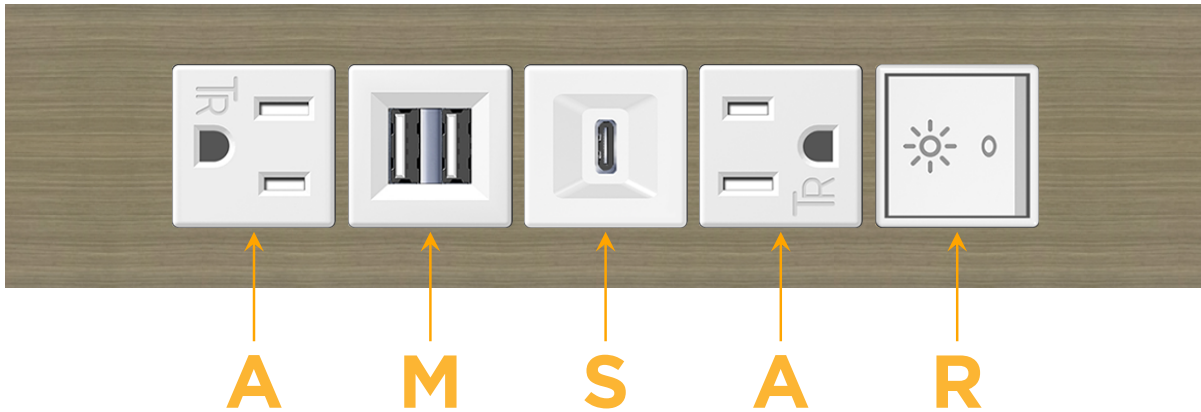

M-POWER-5T

AC POWER & DATA CONNECTIVITY SOLUTION

M-POWER-5TW-AMSAR-BZ5AATP

Distributed by

Mormax Company, Inc.

8 Westchester Plaza

Elmsford, NY 10523

914-699-0101

sales@mormax.com

mormax.com

Metro Light & Power's line of power & data solutions offers sophisticated design elements combined with greater ease of installation. Streamlined and low-profile, enhanced by side-exiting cords, our outlets advance the industry with their cutting edge look and feel. We believe flexibility is key, and we provide a variety of mounting options, including the ability to mount in limited spaces. Our outlets are available in many finishes and configurations, in addition to a custom color and finish capability for our clients.

Trim Plate Finish: **ANTIQUED ARCHITECTURAL BRONZE (ABS)**

Custom Finishes Available

M-POWER-5TW-AMSAR-BZ5AATP

Features:

Module/Port Options:

- **A** Tamper Resistant AC Receptacle
- **E** USB-A & USB-C (20W)
- **M** Double USB-A (Fast Charging Ports - 18W)
- **H** HDMI
- **6** CAT 6
- **12** RJ 12
- **X** Switched AC
- **Y** 3-Way Switch (Low Voltage)
- **V** USB-C (45W High Speed Charging Port)
- **S** USB-C (25W High Speed Charging Port)
- **R** Switched AC (Rocker Switch)
- **D** Dimmer Switch

Plug:

Supplied with Low Profile Flat 45° Angle 120 VAC Plug

Optional Standard Straight 120 VAC Plug

Optional Straight 120 VAC Pass-through Plug

- CLEAN, COMPACT DESIGN
- STREAMLINED
- LOW PROFILE
- SIDE-EXITING CORDS
- PLUG & PLAY
- 6' AC CORD & PLUG (FLAT PLUG STANDARD)
- CUSTOMIZABLE CONFIGURATIONS AND FINISHES
- UL LISTED FOR MOUNTING IN FURNITURE
- 15A