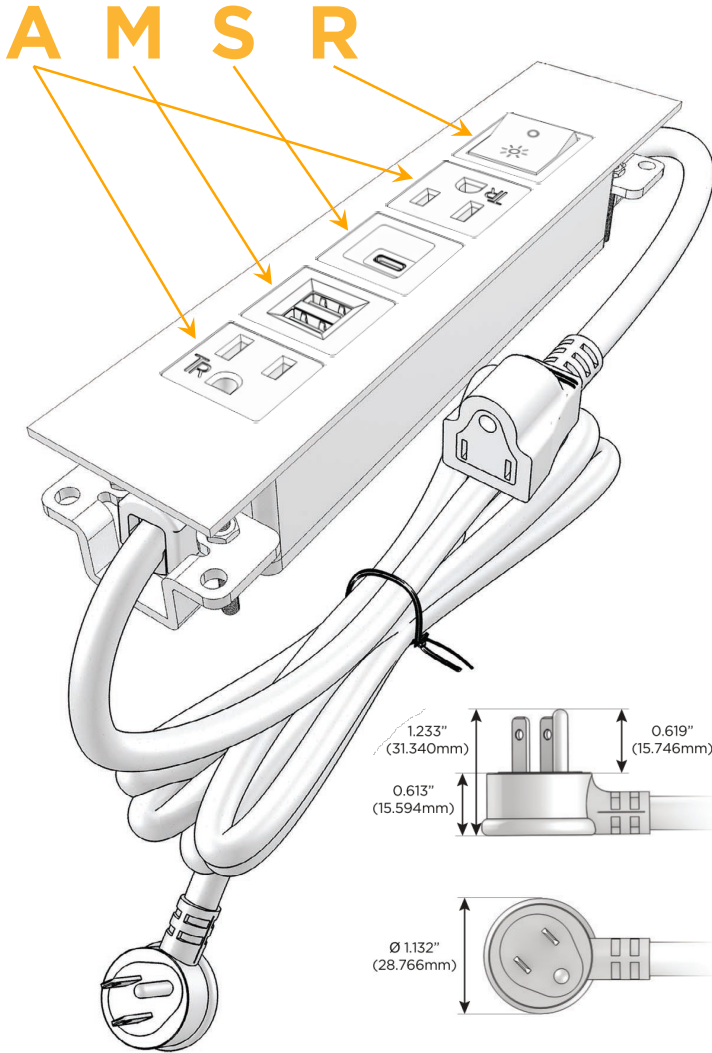

### Module/Port Options:

- A** Tamper Resistant AC Receptacle
- E** USB-A & USB-C (20W)
- M** Double USB-A (Fast Charging Ports - 18W)
- H** HDMI
- 6** CAT 6
- 12** RJ 12
- X** Switched AC
- Y** 3-Way Switch (Low Voltage)
- V** USB-C (45W High Speed Charging Port)
- S** USB-C (25W High Speed Charging Port)
- R** Switched AC (Rocker Switch)
- D** Dimmer Switch

### Plug:

Supplied with Low Profile Flat 45° Angle 120 VAC Plug

Optional Standard Straight 120 VAC Plug

Optional Straight 120 VAC Pass-through Plug

- CLEAN, COMPACT DESIGN
- STREAMLINED
- LOW PROFILE
- SIDE-EXITING CORDS
- PLUG & PLAY
- 6' AC CORD & PLUG (FLAT PLUG STANDARD)
- CUSTOMIZABLE CONFIGURATIONS AND FINISHES
- UL LISTED FOR MOUNTING IN FURNITURE
- 15A

# M-POWER-5T

AC POWER & DATA CONNECTIVITY SOLUTION

M-POWER-5TW-AMSAR-BZ5AATP

Specs:

**Modules/Ports:**

- A** Tamper Resistant AC Receptacle
- M** Double USB-A (Fast Charging Ports - 18W)
- S** USB-C (25W High Speed Charging Port)
- R** Switched AC (Rocker Switch)