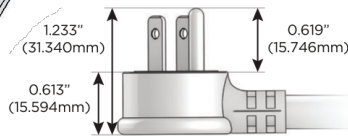

Plug:

Supplied with Low Profile Flat 45° Angle 120 VAC Plug

Optional Standard Straight 120 VAC Plug

Optional Straight 120 VAC Pass-through Plug

- CLEAN, COMPACT DESIGN
- STREAMLINED
- LOW PROFILE
- SIDE-EXITING CORDS
- PLUG & PLAY
- 6' AC CORD & PLUG (FLAT PLUG STANDARD)
- CUSTOMIZABLE CONFIGURATIONS AND FINISHES
- UL LISTED FOR MOUNTING IN FURNITURE
- 15A

M-POWER-5T

AC POWER & DATA CONNECTIVITY SOLUTION

M-POWER-5TW-AMSAR-BRAATP

Specs:

Modules/Ports:

- A** Tamper Resistant AC Receptacle
- M** Double USB-A (Fast Charging Ports - 18W)
- S** USB-C (25W High Speed Charging Port)
- R** Switched AC (Rocker Switch)