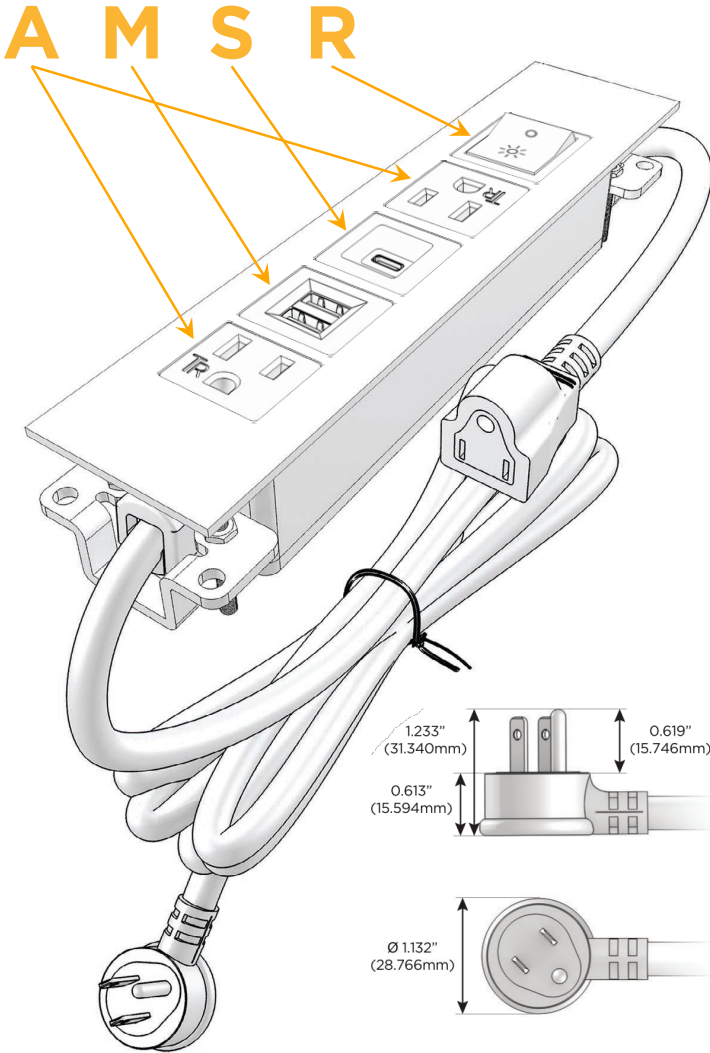

Trim Plate Finish: **BRASS ANTIQUED (ABS)**

Custom Finishes Available

M-POWER-5TW-AMSAR-BRAATP

Features:

Module/Port Options:

- A** Tamper Resistant AC Receptacle
- E** USB-A & USB-C (20W)
- M** Double USB-A (Fast Charging Ports - 18W)
- H** HDMI
- 6** CAT 6
- 12** RJ 12
- X** Switched AC
- Y** 3-Way Switch (Low Voltage)
- V** USB-C (45W High Speed Charging Port)
- S** USB-C (25W High Speed Charging Port)
- R** Switched AC (Rocker Switch)
- D** Dimmer Switch

Plug:

Supplied with Low Profile Flat 45° Angle 120 VAC Plug

Optional Standard Straight 120 VAC Plug

Optional Straight 120 VAC Pass-through Plug

- CLEAN, COMPACT DESIGN
- STREAMLINED
- LOW PROFILE
- SIDE-EXITING CORDS
- PLUG & PLAY
- 6' AC CORD & PLUG (FLAT PLUG STANDARD)
- CUSTOMIZABLE CONFIGURATIONS AND FINISHES
- UL LISTED FOR MOUNTING IN FURNITURE
- 15A

M-POWER-5T

AC POWER & DATA CONNECTIVITY SOLUTION

M-POWER-5TW-AMSAR-BRAATP

Specs:

Modules/Ports:

- A** Tamper Resistant AC Receptacle
- M** Double USB-A (Fast Charging Ports - 18W)
- S** USB-C (25W High Speed Charging Port)
- R** Switched AC (Rocker Switch)