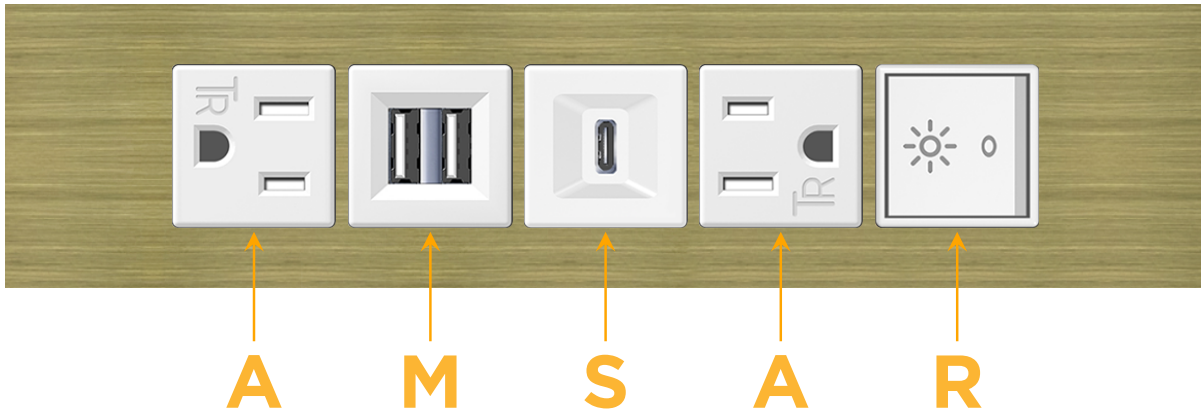

Trim Plate Finish: **BRASS ANTIQUED (ABS)**

Custom Finishes Available

M-POWER-5TW-AMSAR-BRAATP

Features:

Module/Port Options:

- A** Tamper Resistant AC Receptacle
- E** USB-A & USB-C (20W)
- M** Double USB-A (Fast Charging Ports - 18W)
- H** HDMI
- 6** CAT 6
- 12** RJ 12
- X** Switched AC
- Y** 3-Way Switch (Low Voltage)
- V** USB-C (45W High Speed Charging Port)
- S** USB-C (25W High Speed Charging Port)
- R** Switched AC (Rocker Switch)
- D** Dimmer Switch

Plug:

Supplied with Low Profile Flat 45° Angle 120 VAC Plug

Optional Standard Straight 120 VAC Plug

Optional Straight 120 VAC Pass-through Plug

- CLEAN, COMPACT DESIGN
- STREAMLINED
- LOW PROFILE
- SIDE-EXITING CORDS
- PLUG & PLAY
- 6' AC CORD & PLUG (FLAT PLUG STANDARD)
- CUSTOMIZABLE CONFIGURATIONS AND FINISHES
- UL LISTED FOR MOUNTING IN FURNITURE
- 15A

M-POWER-5T

AC POWER & DATA CONNECTIVITY SOLUTION

M-POWER-5TW-AMSAR-BRAATP

Specs:

Modules/Ports:

- A** Tamper Resistant AC Receptacle
- M** Double USB-A (Fast Charging Ports - 18W)
- S** USB-C (25W High Speed Charging Port)
- R** Switched AC (Rocker Switch)