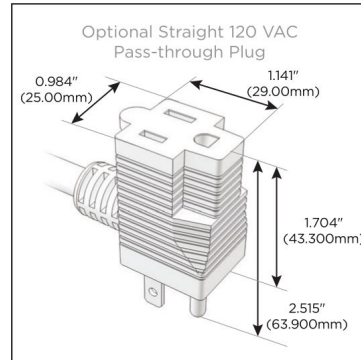

Plug:

Supplied with Low Profile Flat 45° Angle 120 VAC Plug

Optional Standard Straight 120 VAC Plug

Optional Straight 120 VAC Pass-through Plug

- CLEAN, COMPACT DESIGN
- STREAMLINED
- LOW PROFILE
- SIDE-EXITING CORDS
- PLUG & PLAY
- 6' AC CORD & PLUG (FLAT PLUG STANDARD)
- CUSTOMIZABLE CONFIGURATIONS AND FINISHES
- UL LISTED FOR MOUNTING IN FURNITURE
- 15A

M-POWER-5T

AC POWER & DATA CONNECTIVITY SOLUTION

M-POWER-5TW-AMSAR-BRAATP

Specs:

Modules/Ports:

- A** Tamper Resistant AC Receptacle
- M** Double USB-A (Fast Charging Ports - 18W)
- S** USB-C (25W High Speed Charging Port)
- R** Switched AC (Rocker Switch)