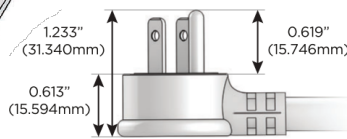

M-POWER-5T

AC POWER & DATA CONNECTIVITY SOLUTION

M-POWER-5TW-AMSAAR-APATP

Specs:

Modules/Ports:

- **A** Tamper Resistant AC Receptacle
- **M** Double USB-A (Fast Charging Ports - 18W)
- **S** USB-C (25W High Speed Charging Port)
- **R** Switched AC (Rocker Switch)

A M S R