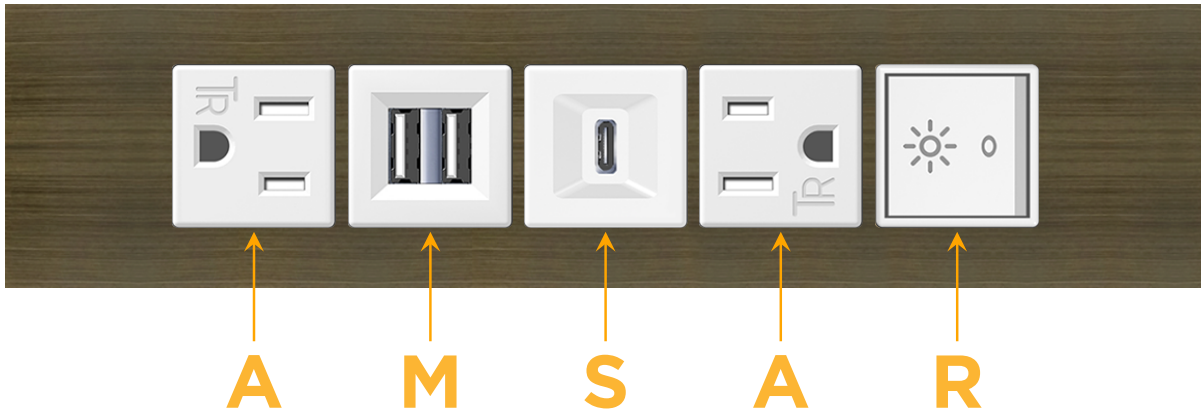

M-POWER-5T

AC POWER & DATA CONNECTIVITY SOLUTION

M-POWER-5TW-AMSAR-APATP

Distributed by

Mormax Company, Inc.

8 Westchester Plaza

Elmsford, NY 10523

914-699-0101

sales@mormax.com

mormax.com

Metro Light & Power's line of power & data solutions offers sophisticated design elements combined with greater ease of installation. Streamlined and low-profile, enhanced by side-exiting cords, our outlets advance the industry with their cutting edge look and feel. We believe flexibility is key, and we provide a variety of mounting options, including the ability to mount in limited spaces. Our outlets are available in many finishes and configurations, in addition to a custom color and finish capability for our clients.

Trim Plate Finish: **SPECIAL ANTIQUE BRONZE (ABS)**

Custom Finishes Available

M-POWER-5TW-AMSAR-APATP

Features:

Module/Port Options:

- **A** Tamper Resistant AC Receptacle
- **E** USB-A & USB-C (20W)
- **M** Double USB-A (Fast Charging Ports - 18W)
- **H** HDMI
- **6** CAT 6
- **12** RJ 12
- **X** Switched AC
- **Y** 3-Way Switch (Low Voltage)
- **V** USB-C (45W High Speed Charging Port)
- **S** USB-C (25W High Speed Charging Port)
- **R** Switched AC (Rocker Switch)
- **D** Dimmer Switch

Plug:

Supplied with Low Profile Flat 45° Angle 120 VAC Plug

Optional Standard Straight 120 VAC Plug

Optional Straight 120 VAC Pass-through Plug

- CLEAN, COMPACT DESIGN
- STREAMLINED
- LOW PROFILE
- SIDE-EXITING CORDS
- PLUG & PLAY
- 6' AC CORD & PLUG (FLAT PLUG STANDARD)
- CUSTOMIZABLE CONFIGURATIONS AND FINISHES
- UL LISTED FOR MOUNTING IN FURNITURE
- 15A