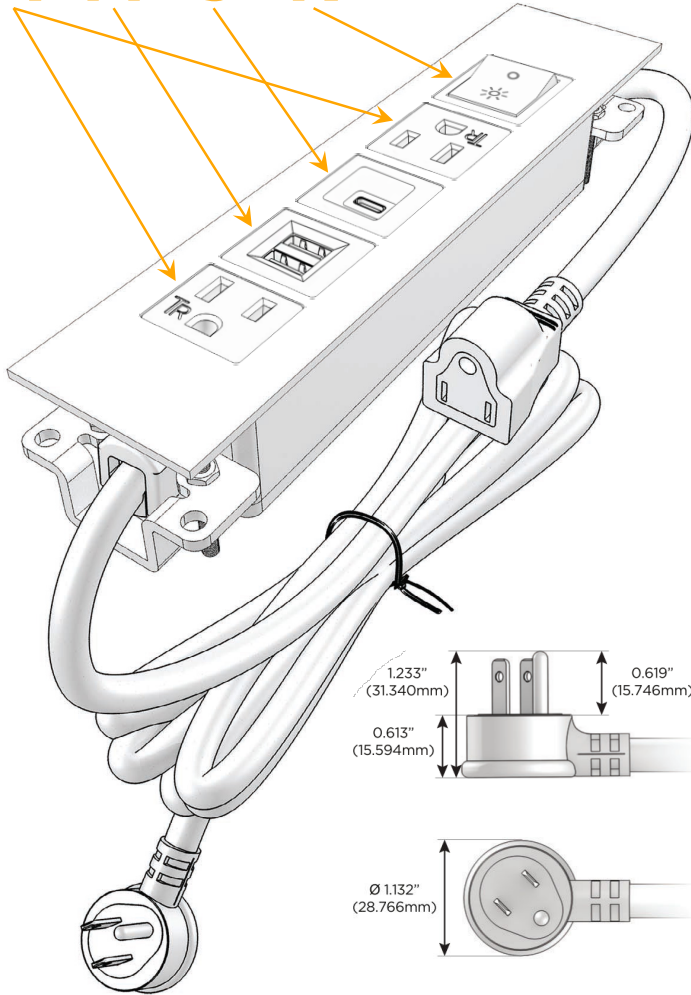

M-POWER-5T

AC POWER & DATA CONNECTIVITY SOLUTION

M-POWER-5TW-AMSAAR-APATP

Specs:

Modules/Ports:

- **A** Tamper Resistant AC Receptacle
- **M** Double USB-A (Fast Charging Ports - 18W)
- **S** USB-C (25W High Speed Charging Port)
- **R** Switched AC (Rocker Switch)

A M S R