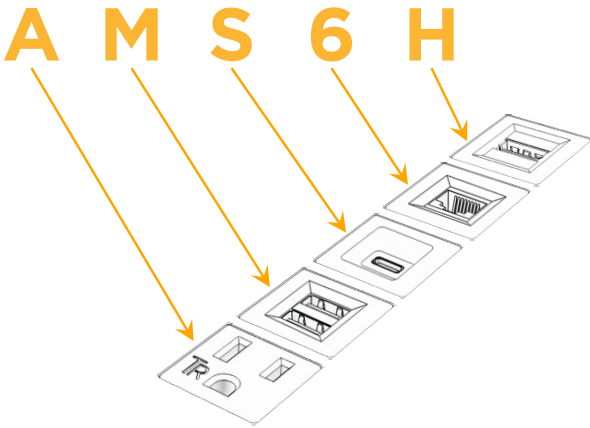

### Plug:

Supplied with Low Profile Flat 45° Angle 120 VAC Plug

Optional Standard Straight 120 VAC Plug

Optional Straight 120 VAC Pass-through Plug

- CLEAN, COMPACT DESIGN
- STREAMLINED
- LOW PROFILE
- SIDE-EXITING CORDS
- PLUG & PLAY
- 6' AC CORD & PLUG (FLAT PLUG STANDARD)
- CUSTOMIZABLE CONFIGURATIONS AND FINISHES
- UL LISTED FOR MOUNTING IN FURNITURE
- 15A

## AC POWER & DATA CONNECTIVITY SOLUTION

M-POWER-5TW-AMS6H-WTP

Specs:

**Modules/Ports:**

- A** Tamper Resistant AC Receptacle
- M** Double USB-A (Fast Charging Ports - 18W)
- S** USB-C (25W High Speed Charging Port)
- 6** CAT 6
- H** HDMI