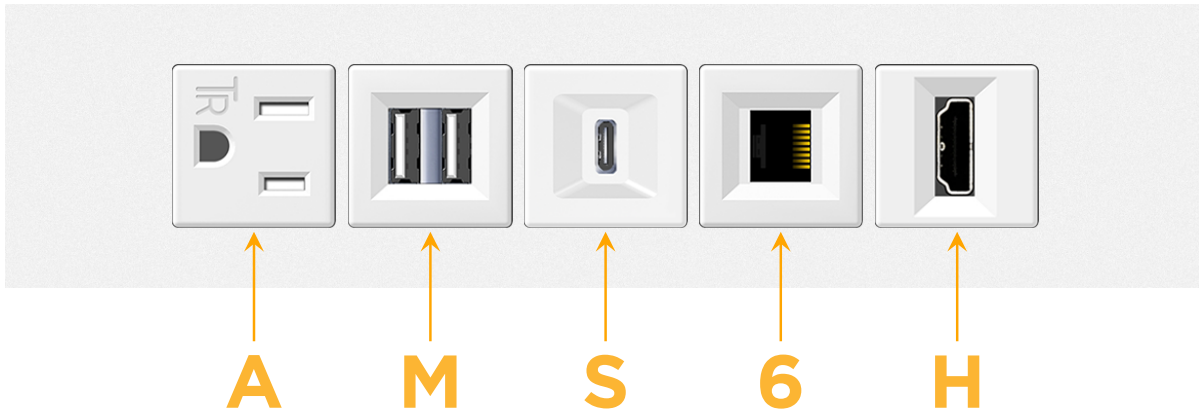

M-POWER-5T

AC POWER & DATA CONNECTIVITY SOLUTION

M-POWER-5TW-AMS6H-WTP

Distributed by

Mormax Company, Inc.

8 Westchester Plaza

Elmsford, NY 10523

914-699-0101

sales@mormax.com

mormax.com

Metro Light & Power's line of power & data solutions offers sophisticated design elements combined with greater ease of installation. Streamlined and low-profile, enhanced by side-exiting cords, our outlets advance the industry with their cutting edge look and feel. We believe flexibility is key, and we provide a variety of mounting options, including the ability to mount in limited spaces. Our outlets are available in many finishes and configurations, in addition to a custom color and finish capability for our clients.

Trim Plate Finish: **WHITE (STEEL)**

Custom Finishes Available

M-POWER-5TW-AMS6H-WTP

Features:

Module/Port Options:

- **A** Tamper Resistant AC Receptacle
- **E** USB-A & USB-C (20W)
- **M** Double USB-A (Fast Charging Ports - 18W)
- **H** HDMI
- **6** CAT 6
- **12** RJ 12
- **X** Switched AC
- **Y** 3-Way Switch (Low Voltage)
- **V** USB-C (45W High Speed Charging Port)
- **S** USB-C (25W High Speed Charging Port)
- **R** Switched AC (Rocker Switch)
- **D** Dimmer Switch

Plug:

Supplied with Low Profile Flat 45° Angle 120 VAC Plug

Optional Standard Straight 120 VAC Plug

Optional Straight 120 VAC Pass-through Plug

- CLEAN, COMPACT DESIGN
- STREAMLINED
- LOW PROFILE
- SIDE-EXITING CORDS
- PLUG & PLAY
- 6' AC CORD & PLUG (FLAT PLUG STANDARD)
- CUSTOMIZABLE CONFIGURATIONS AND FINISHES
- UL LISTED FOR MOUNTING IN FURNITURE
- 15A