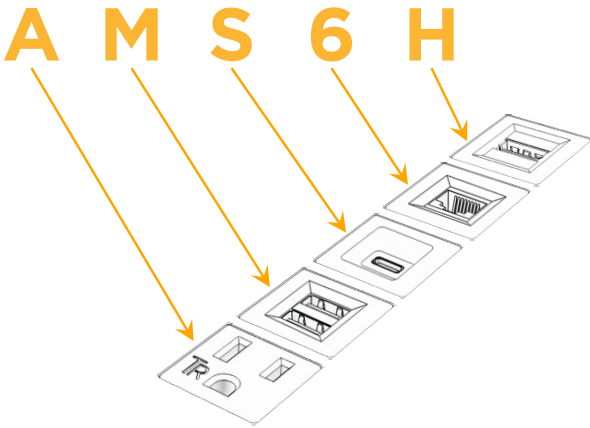

### Plug:

Supplied with Low Profile Flat 45° Angle 120 VAC Plug

Optional Standard Straight 120 VAC Plug

Optional Straight 120 VAC Pass-through Plug

- CLEAN, COMPACT DESIGN
- STREAMLINED
- LOW PROFILE
- SIDE-EXITING CORDS
- PLUG & PLAY
- 6' AC CORD & PLUG (FLAT PLUG STANDARD)
- CUSTOMIZABLE CONFIGURATIONS AND FINISHES
- UL LISTED FOR MOUNTING IN FURNITURE
- 15A

## AC POWER & DATA CONNECTIVITY SOLUTION

M-POWER-5TW-AMS6H-WATP

Specs:

**Modules/Ports:**

- A** Tamper Resistant AC Receptacle
- M** Double USB-A (Fast Charging Ports - 18W)
- S** USB-C (25W High Speed Charging Port)
- 6** CAT 6
- H** HDMI