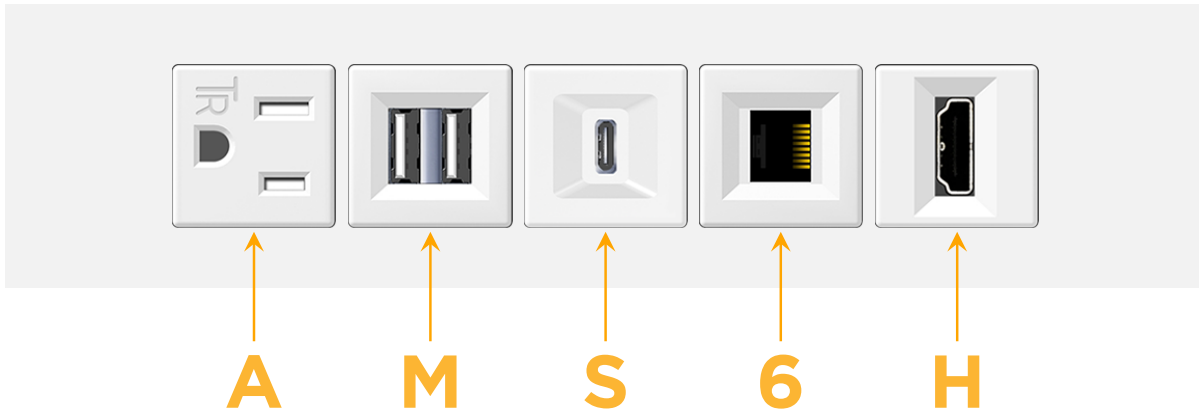

M-POWER-5T

AC POWER & DATA CONNECTIVITY SOLUTION

M-POWER-5TW-AMS6H-WATP

Distributed by

Mormax Company, Inc.

8 Westchester Plaza

Elmsford, NY 10523

914-699-0101

sales@mormax.com

mormax.com

Metro Light & Power's line of power & data solutions offers sophisticated design elements combined with greater ease of installation. Streamlined and low-profile, enhanced by side-exiting cords, our outlets advance the industry with their cutting edge look and feel. We believe flexibility is key, and we provide a variety of mounting options, including the ability to mount in limited spaces. Our outlets are available in many finishes and configurations, in addition to a custom color and finish capability for our clients.

Trim Plate Finish: **WHITE (ABS)**

Custom Finishes Available

M-POWER-5TW-AMS6H-WATP

Features:

Module/Port Options:

- **A** Tamper Resistant AC Receptacle
- **E** USB-A & USB-C (20W)
- **M** Double USB-A (Fast Charging Ports - 18W)
- **H** HDMI
- **6** CAT 6
- **12** RJ 12
- **X** Switched AC
- **Y** 3-Way Switch (Low Voltage)
- **V** USB-C (45W High Speed Charging Port)
- **S** USB-C (25W High Speed Charging Port)
- **R** Switched AC (Rocker Switch)
- **D** Dimmer Switch

Plug:

Supplied with Low Profile Flat 45° Angle 120 VAC Plug

Optional Standard Straight 120 VAC Plug

Optional Straight 120 VAC Pass-through Plug

- CLEAN, COMPACT DESIGN
- STREAMLINED
- LOW PROFILE
- SIDE-EXITING CORDS
- PLUG & PLAY
- 6' AC CORD & PLUG (FLAT PLUG STANDARD)
- CUSTOMIZABLE CONFIGURATIONS AND FINISHES
- UL LISTED FOR MOUNTING IN FURNITURE
- 15A