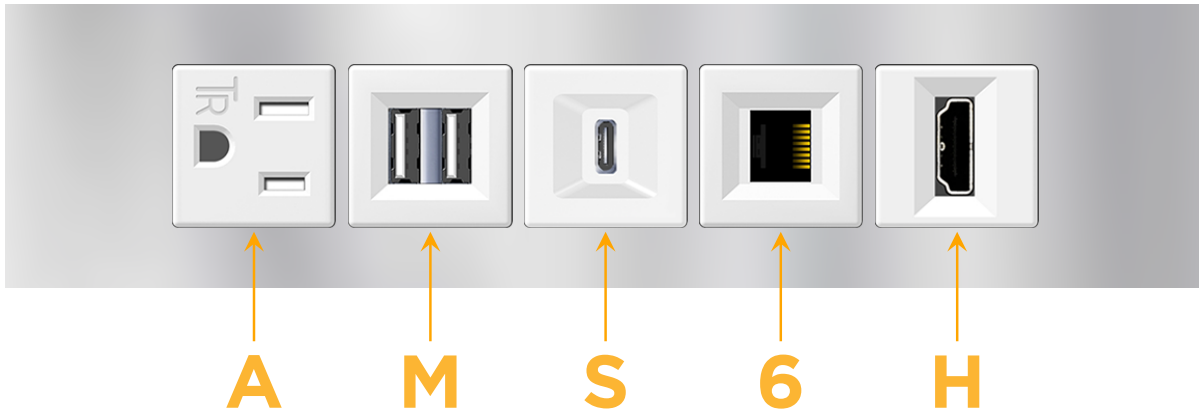

M-POWER-5T

AC POWER & DATA CONNECTIVITY SOLUTION

M-POWER-5TW-AMS6H-SS8TP

Distributed by

Mormax Company, Inc.

8 Westchester Plaza

Elmsford, NY 10523

914-699-0101

sales@mormax.com

mormax.com

Metro Light & Power's line of power & data solutions offers sophisticated design elements combined with greater ease of installation. Streamlined and low-profile, enhanced by side-exiting cords, our outlets advance the industry with their cutting edge look and feel. We believe flexibility is key, and we provide a variety of mounting options, including the ability to mount in limited spaces. Our outlets are available in many finishes and configurations, in addition to a custom color and finish capability for our clients.

Trim Plate Finish: **STAINLESS STEEL MIRROR FINISH**

Custom Finishes Available

M-POWER-5TW-AMS6H-SS8TP

Features:

Module/Port Options:

- **A** Tamper Resistant AC Receptacle
- **E** USB-A & USB-C (20W)
- **M** Double USB-A (Fast Charging Ports - 18W)
- **H** HDMI
- **6** CAT 6
- **12** RJ 12
- **X** Switched AC
- **Y** 3-Way Switch (Low Voltage)
- **V** USB-C (45W High Speed Charging Port)
- **S** USB-C (25W High Speed Charging Port)
- **R** Switched AC (Rocker Switch)
- **D** Dimmer Switch

Plug:

Supplied with Low Profile Flat 45° Angle 120 VAC Plug

Optional Standard Straight 120 VAC Plug

Optional Straight 120 VAC Pass-through Plug

- CLEAN, COMPACT DESIGN
- STREAMLINED
- LOW PROFILE
- SIDE-EXITING CORDS
- PLUG & PLAY
- 6' AC CORD & PLUG (FLAT PLUG STANDARD)
- CUSTOMIZABLE CONFIGURATIONS AND FINISHES
- UL LISTED FOR MOUNTING IN FURNITURE
- 15A