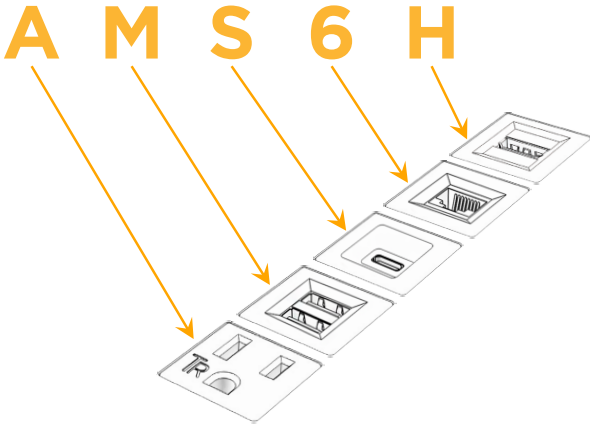

##### Plug:

Supplied with Low Profile Flat 45° Angle 120 VAC Plug

Optional Standard Straight 120 VAC Plug

Optional Straight 120 VAC Pass-through Plug

- CLEAN, COMPACT DESIGN
- STREAMLINED
- LOW PROFILE
- SIDE-EXITING CORDS
- PLUG & PLAY
- 6' AC CORD & PLUG (FLAT PLUG STANDARD)
- CUSTOMIZABLE CONFIGURATIONS AND FINISHES
- UL LISTED FOR MOUNTING IN FURNITURE
- 15A

## AC POWER & DATA CONNECTIVITY SOLUTION

M-POWER-5TW-AMS6H-SS8TP

Specs:

**Modules/Ports:**

- A** Tamper Resistant AC Receptacle
- M** Double USB-A (Fast Charging Ports - 18W)
- S** USB-C (25W High Speed Charging Port)
- 6** CAT 6
- H** HDMI