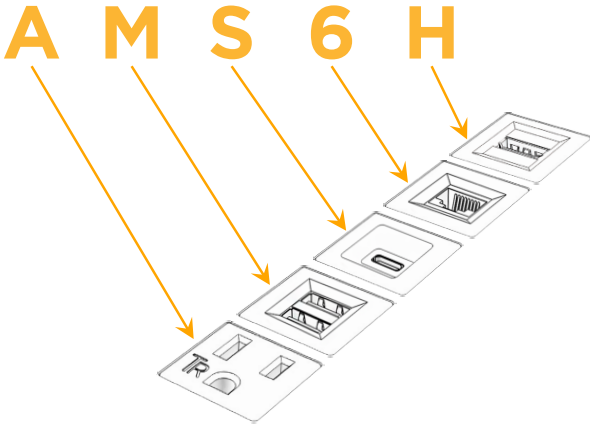

### Plug:

Supplied with Low Profile Flat 45° Angle 120 VAC Plug

Optional Standard Straight 120 VAC Plug

Optional Straight 120 VAC Pass-through Plug

- CLEAN, COMPACT DESIGN
- STREAMLINED
- LOW PROFILE
- SIDE-EXITING CORDS
- PLUG & PLAY
- 6' AC CORD & PLUG (FLAT PLUG STANDARD)
- CUSTOMIZABLE CONFIGURATIONS AND FINISHES
- UL LISTED FOR MOUNTING IN FURNITURE
- 15A

## AC POWER & DATA CONNECTIVITY SOLUTION

M-POWER-5TW-AMS6H-SS4TP

Specs:

**Modules/Ports:**

- A** Tamper Resistant AC Receptacle
- M** Double USB-A (Fast Charging Ports - 18W)
- S** USB-C (25W High Speed Charging Port)
- 6** CAT 6
- H** HDMI