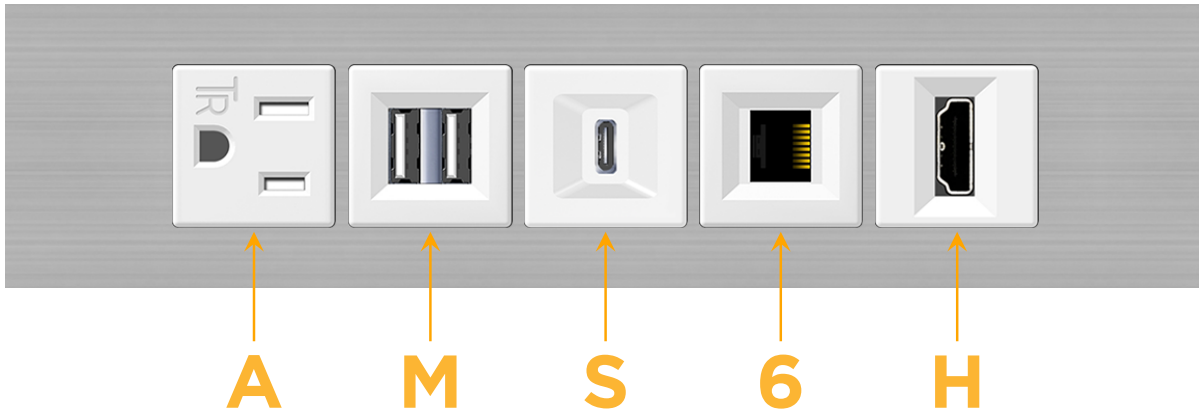

M-POWER-5T

AC POWER & DATA CONNECTIVITY SOLUTION

M-POWER-5TW-AMS6H-SS4TP

Distributed by

Mormax Company, Inc.

8 Westchester Plaza

Elmsford, NY 10523

914-699-0101

sales@mormax.com

mormax.com

Metro Light & Power's line of power & data solutions offers sophisticated design elements combined with greater ease of installation. Streamlined and low-profile, enhanced by side-exiting cords, our outlets advance the industry with their cutting edge look and feel. We believe flexibility is key, and we provide a variety of mounting options, including the ability to mount in limited spaces. Our outlets are available in many finishes and configurations, in addition to a custom color and finish capability for our clients.

Trim Plate Finish: **STAINLESS STEEL BRUSHED**

Custom Finishes Available

M-POWER-5TW-AMS6H-SS4TP

Features:

Module/Port Options:

- **A** Tamper Resistant AC Receptacle
- **E** USB-A & USB-C (20W)
- **M** Double USB-A (Fast Charging Ports - 18W)
- **H** HDMI
- **6** CAT 6
- **12** RJ 12
- **X** Switched AC
- **Y** 3-Way Switch (Low Voltage)
- **V** USB-C (45W High Speed Charging Port)
- **S** USB-C (25W High Speed Charging Port)
- **R** Switched AC (Rocker Switch)
- **D** Dimmer Switch

Plug:

Supplied with Low Profile Flat 45° Angle 120 VAC Plug

Optional Standard Straight 120 VAC Plug

Optional Straight 120 VAC Pass-through Plug

- CLEAN, COMPACT DESIGN
- STREAMLINED
- LOW PROFILE
- SIDE-EXITING CORDS
- PLUG & PLAY
- 6' AC CORD & PLUG (FLAT PLUG STANDARD)
- CUSTOMIZABLE CONFIGURATIONS AND FINISHES
- UL LISTED FOR MOUNTING IN FURNITURE
- 15A