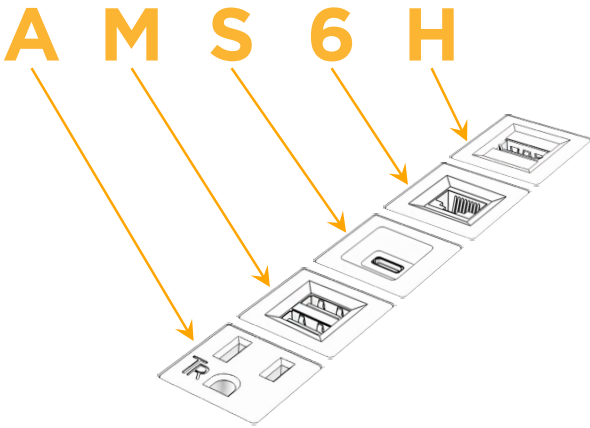

### Plug:

Supplied with Low Profile Flat 45° Angle 120 VAC Plug

Optional Standard Straight 120 VAC Plug

Optional Straight 120 VAC Pass-through Plug

- CLEAN, COMPACT DESIGN
- STREAMLINED
- LOW PROFILE
- SIDE-EXITING CORDS
- PLUG & PLAY
- 6' AC CORD & PLUG (FLAT PLUG STANDARD)
- CUSTOMIZABLE CONFIGURATIONS AND FINISHES
- UL LISTED FOR MOUNTING IN FURNITURE
- 15A

## AC POWER & DATA CONNECTIVITY SOLUTION

M-POWER-5TW-AMS6H-SATP

Specs:

**Modules/Ports:**

- A** Tamper Resistant AC Receptacle
- M** Double USB-A (Fast Charging Ports - 18W)
- S** USB-C (25W High Speed Charging Port)
- 6** CAT 6
- H** HDMI