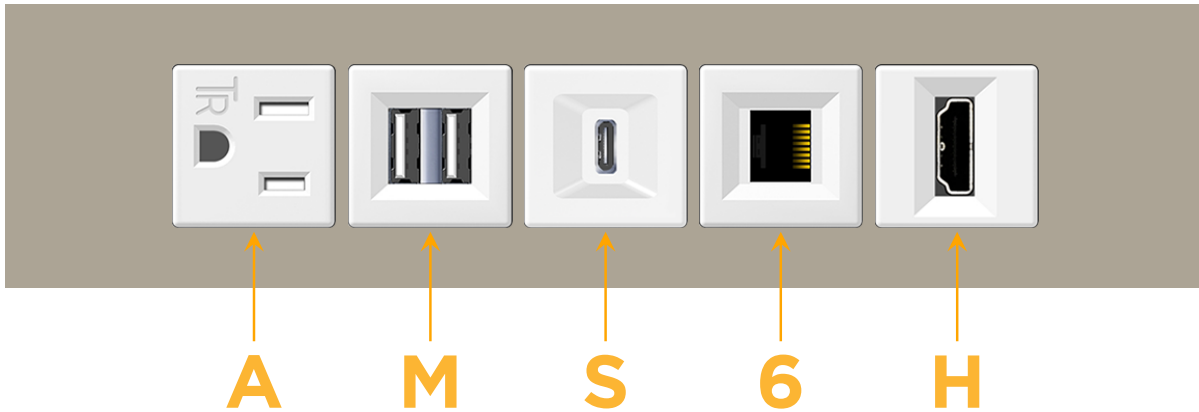

M-POWER-5T

AC POWER & DATA CONNECTIVITY SOLUTION

M-POWER-5TW-AMS6H-SATP

Distributed by

Mormax Company, Inc.

8 Westchester Plaza

Elmsford, NY 10523

914-699-0101

sales@mormax.com

mormax.com

Metro Light & Power's line of power & data solutions offers sophisticated design elements combined with greater ease of installation. Streamlined and low-profile, enhanced by side-exiting cords, our outlets advance the industry with their cutting edge look and feel. We believe flexibility is key, and we provide a variety of mounting options, including the ability to mount in limited spaces. Our outlets are available in many finishes and configurations, in addition to a custom color and finish capability for our clients.

Trim Plate Finish: **SATIN NICKEL (ABS)**

Custom Finishes Available

M-POWER-5TW-AMS6H-SATP

Features:

Module/Port Options:

- **A** Tamper Resistant AC Receptacle
- **E** USB-A & USB-C (20W)
- **M** Double USB-A (Fast Charging Ports - 18W)
- **H** HDMI
- **6** CAT 6
- **12** RJ 12
- **X** Switched AC
- **Y** 3-Way Switch (Low Voltage)
- **V** USB-C (45W High Speed Charging Port)
- **S** USB-C (25W High Speed Charging Port)
- **R** Switched AC (Rocker Switch)
- **D** Dimmer Switch

Plug:

Supplied with Low Profile Flat 45° Angle 120 VAC Plug

Optional Standard Straight 120 VAC Plug

Optional Straight 120 VAC Pass-through Plug

- CLEAN, COMPACT DESIGN
- STREAMLINED
- LOW PROFILE
- SIDE-EXITING CORDS
- PLUG & PLAY
- 6' AC CORD & PLUG (FLAT PLUG STANDARD)
- CUSTOMIZABLE CONFIGURATIONS AND FINISHES
- UL LISTED FOR MOUNTING IN FURNITURE
- 15A