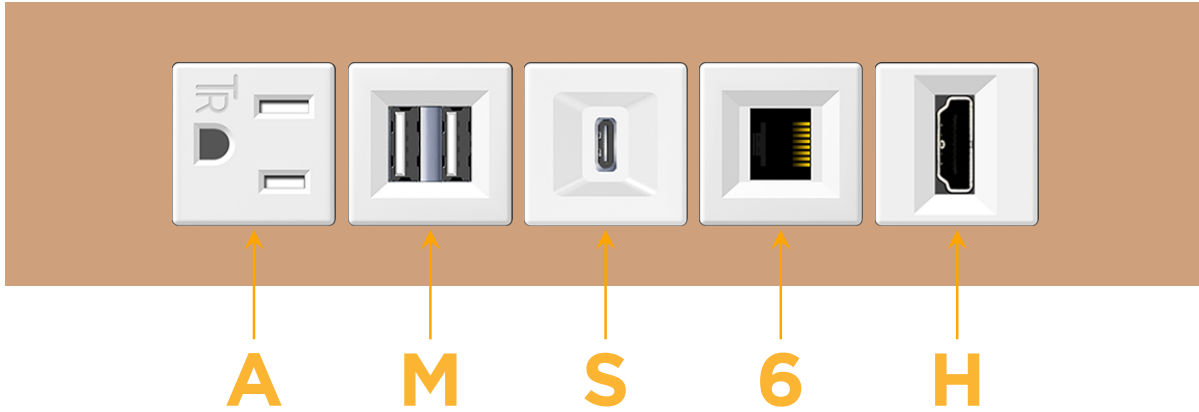

mormax.com

Metro Light & Power's line of power & data solutions offers sophisticated design elements combined with greater ease of installation. Streamlined and low-profile, enhanced by side-exiting cords, our outlets advance the industry with their cutting edge look and feel. We believe flexibility is key, and we provide a variety of mounting options, including the ability to mount in limited spaces. Our outlets are available in many finishes and configurations, in addition to a custom color and finish capability for our clients.

Trim Plate Finish: **COPPER (ABS)**

Custom Finishes Available

M-POWER-5TW-AMS6H-CUATP

Features:

**Module/Port Options:**

- A** Tamper Resistant AC Receptacle
- E** USB-A & USB-C (20W)
- M** Double USB-A (Fast Charging Ports - 18W)
- H** HDMI
- 6** CAT 6
- 12** RJ 12
- X** Switched AC
- Y** 3-Way Switch (Low Voltage)
- V** USB-C (45W High Speed Charging Port)
- S** USB-C (25W High Speed Charging Port)
- R** Switched AC (Rocker Switch)
- D** Dimmer Switch

**Plug:**

Supplied with Low Profile Flat 45° Angle 120 VAC Plug

Optional Standard Straight 120 VAC Plug

Optional Straight 120 VAC Pass-through Plug

- CLEAN, COMPACT DESIGN
- STREAMLINED
- LOW PROFILE
- SIDE-EXITING CORDS
- PLUG & PLAY
- 6' AC CORD & PLUG (FLAT PLUG STANDARD)
- CUSTOMIZABLE CONFIGURATIONS AND FINISHES
- UL LISTED FOR MOUNTING IN FURNITURE
- 15A

## AC POWER & DATA CONNECTIVITY SOLUTION

M-POWER-5TW-AMS6H-CUATP

Specs:

**Modules/Ports:**

- A** Tamper Resistant AC Receptacle
- M** Double USB-A (Fast Charging Ports - 18W)
- S** USB-C (25W High Speed Charging Port)
- 6** CAT 6
- H** HDMI