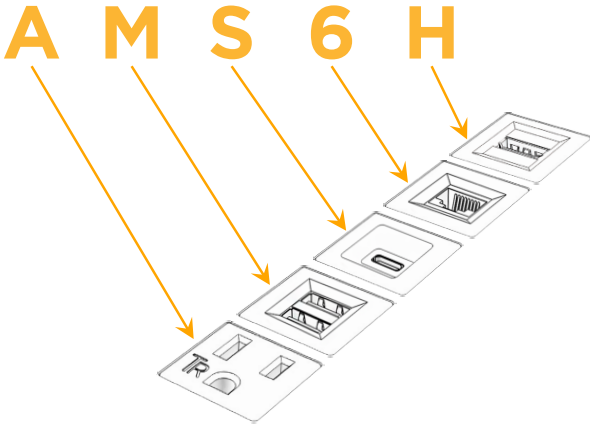

**Plug:**

Supplied with Low Profile Flat 45° Angle 120 VAC Plug

Optional Standard Straight 120 VAC Plug

Optional Straight 120 VAC Pass-through Plug

- CLEAN, COMPACT DESIGN
- STREAMLINED
- LOW PROFILE
- SIDE-EXITING CORDS
- PLUG & PLAY
- 6' AC CORD & PLUG (FLAT PLUG STANDARD)
- CUSTOMIZABLE CONFIGURATIONS AND FINISHES
- UL LISTED FOR MOUNTING IN FURNITURE
- 15A

## AC POWER & DATA CONNECTIVITY SOLUTION

M-POWER-5TW-AMS6H-CUATP

Specs:

**Modules/Ports:**

- A** Tamper Resistant AC Receptacle
- M** Double USB-A (Fast Charging Ports - 18W)
- S** USB-C (25W High Speed Charging Port)
- 6** CAT 6
- H** HDMI